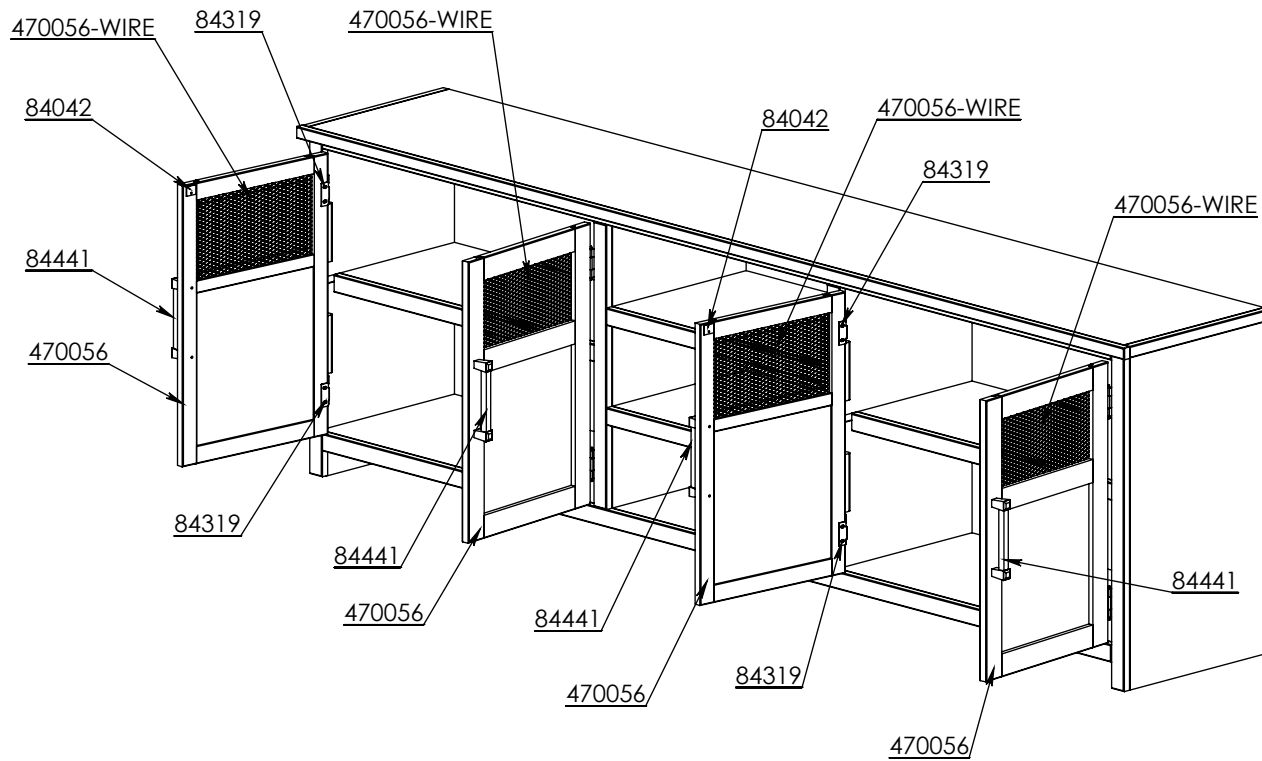

Legends Furniture

MS1222

Some Items In The List To The Right
May Not Show In The Diagrams Below.

PART NUMBER	DESCRIPTION
MS1222-K	MS1222 Luan Backing
MS1222-HL-RL	MS1222 Hinged Left Door
470056	470056 S/A Oak S&C Glass Door Frame
84319	84319 Hinge FF Mount Free Swing
MS1222-HR-RR	MS1222 Hinged Right Door
470056	470056 S/A Oak S&C Glass Door Frame
84319	84319 Hinge FF Mount Free Swing
84298	84298 Threaded Floor Glide 1/4-20 x 2
84441	84441 Oil Rubbed Bronze Pull 6" Centers
84036	Single Magnet Door Touch Latch
84042	84042 21mm x 26mm Metal Strike Plate
84070	Plastic Glass Clip - Cats Paw 3/16"
470056-WIRE	470056 Diamond Pattern Wire Mesh
84214	Furniture Tipping Restraint Kit