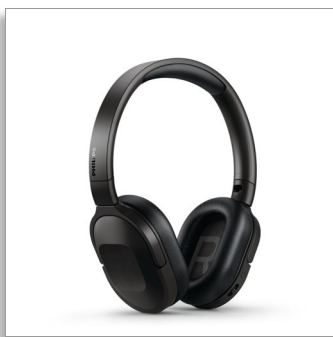

Philips
Wireless Headphone

Active Noise Canceling

Slim and lightweight
Multipoint pairing

TAH6506BK

Every moment. Every day.

These strikingly slender wireless headphones are all about focus. Wherever you listen, Active Noise Canceling lets you sink into the music you love. Multitasking is easy too—you can pair simultaneously with two devices.

Sleek design. Seamless control.

- Focused on your music. Active Noise Canceling
- Slim over-ear design. Distinctive looks
- Bluetooth multipoint connectivity. Work better
- 30 hours play time. 25 with Active Noise Canceling

Lightweight comfort for music and calls

- Powerful 32 mm neodymium drivers
- Integrated controls. Clear calls
- Easily wake your phone's voice assistant

From home office to commute

- Charge for 15 minutes, get 2 hours extra play time
- Easy storage. Flat-folding and compact-folding design
- Compatible with an audio cable (3.5 mm jack)
- Included soft pouch

Convenience

- Type of controls: Button
- Automatic power off

Design

- Color: Black
- Foldable design: Flat / In-ward
- Wearing style: Headband

Power

- Music play time (ANC off): 30 hr
- Music play time (ANC on): 25 hr
- Talk time: 30 hr
- Battery type(Headphones): Lithium Polymer (built-in)
- Battery capacity(Headphones): 300 mAh