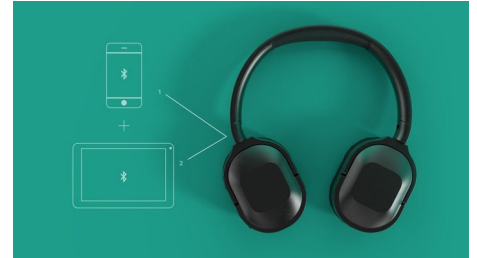

Bluetooth multipoint

Streamline your working day. These wireless headphones can connect to two Bluetooth devices at the same time-and switch between them as you need. So you can listen to music from your laptop and take calls from your phone.

30 hours play time

With 30 hours play time from a single charge-or 25 hours with Active Noise Canceling activated-these wireless on-ear headphones are with you all day long. A full charge takes 2 hours. Need an extra boost? 15 minutes charging gives you 2 hours more play time.

Easy control and pairing

Buttons and a dial on the ear cups let you pause your playlist, take calls, control volume, and wake your phone's voice assistant. Calls are nice and clear, and you can pair your headphones with two devices simultaneously.

Easy storage

The ear cups swivel to allow the headphones to fold flat-perfect for storing in your office drawer. Or you can fold them flat and inwards, creating a compact bundle that easily fits into the included soft pouch.

Issue date 2022-01-24

Version: 6.1.3

12 NC: 8670 001 73898
EAN: 48 95229 11759 4

© 2022 Koninklijke Philips N.V.
All Rights reserved.

Specifications are subject to change without notice.
Trademarks are the property of Koninklijke Philips N.V.
or their respective owners.

www.philips.com

* Battery life of playtime is approximate and may vary depending on application condition.