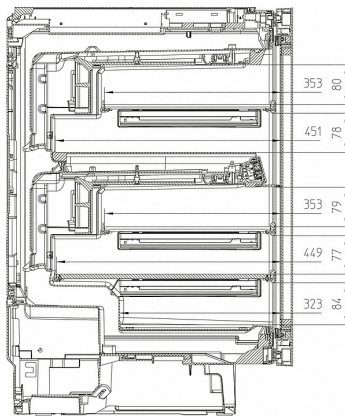

EAN: 4002516344209 / material number: 11545800

Construction type	
Built-in	•
Built-in integrated	•
Built-in built-under	•
Door hinge side	right
Convertible hinging	•
Can be installed side-by-side	•
Design	
Front color	Glass door
Type of lighting	LED
Control panel	
DynaCool	•
SoftClose door closing damper	•
Concealed door opener	Push2open
Push2open	•
No. of wooden shelves	4
Flexible wooden shelves FlexiFrame	3
Low vibration storage	•
Control	
Electronic temperature display and control	TouchControl
No. of temperature zones	2
Appliance networking	
Required accessories	XKS 3130 W
MobileControl	•
Safety	
Lock function	•
Acoustic door alarm	•
Technical data	
Appliance width in in.(mm)	23 5/8 (597)
Appliance height in in.(mm)	32 3/8 (820)
Appliance depth in in.(mm)	22 3/4 (577)
Weight in lbs.(kg)	109 (49)
Wine conditioning zone volume in l	126
No. of 0.75 l Bordeaux bottles that can be stored	34 bottles
Current consumption in milliampere (mA)	2,000
Voltage in V	115
Fuse rating in A	10
Wire length in ft (m)	7 (2.4)
Standard accessories	
Active AirClean filter	•

KWT 6322 UG

Built-under wine storage unit with FlexiFrame and Push2open for greater versatility and top-quality design.

KWT6312UGS, KWT6322UG, KWT6322UG edt/cs
(installation drawings)

KWT6312UGS, KWT6322UG, KSK6300, Side by Side
(installation drawings)

KWT6322UG, KWT6322UG edt/cs, Interior dimensions
(Installation drawings)

KWT6312UGS, KWT6322UG, KWT6322UG edt/cs
(installation drawings)