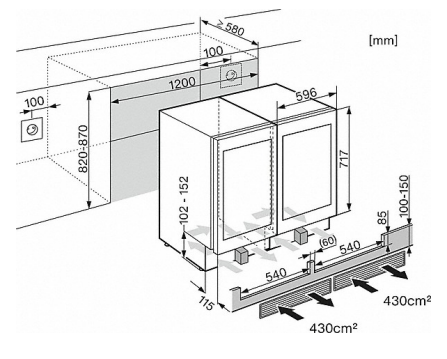

EAN: 4002516344209 / material number: 11545800

Construction type	
Built-in	•
Built-in integrated	•
Built-in built-under	•
Door hinge side	right
Convertible hinging	•
Can be installed side-by-side	•
Design	
Front color	Glass door
Type of lighting	LED
Control panel	
DynaCool	•
SoftClose door closing damper	•
Concealed door opener	Push2open
Push2open	•
No. of wooden shelves	4
Flexible wooden shelves FlexiFrame	3
Low vibration storage	•
Control	
Electronic temperature display and control	TouchControl
No. of temperature zones	2
Appliance networking	
Required accessories	XKS 3130 W
MobileControl	•
Safety	
Lock function	•
Acoustic door alarm	•
Technical data	
Appliance width in in.(mm)	23 5/8 (597)
Appliance height in in.(mm)	32 3/8 (820)
Appliance depth in in.(mm)	22 3/4 (577)
Weight in lbs.(kg)	109 (49)
Wine conditioning zone volume in l	126
No. of 0.75 l Bordeaux bottles that can be stored	34 bottles
Current consumption in milliampere (mA)	2,000
Voltage in V	115
Fuse rating in A	10
Wire length in ft (m)	7 (2.4)
Standard accessories	
Active AirClean filter	•

KWT 6322 UG

Built-under wine storage unit with FlexiFrame and Push2open for greater versatility and top-quality design.

KWT6312UGS, KWT6322UG, KWT6322UG edt/cs
(installation drawings)

KWT6312UGS, KWT6322UG, KSK6300, Side by Side
(installation drawings)