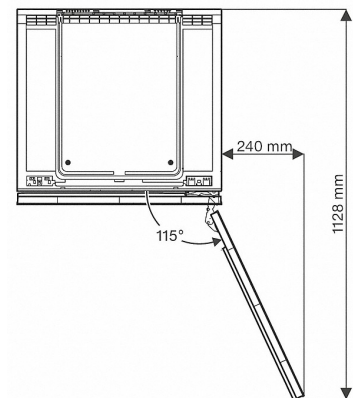

KWT 6322 UG

Built-under wine storage unit with FlexiFrame and Push2open for greater versatility and top-quality design.

KWT6312UGS, KWT6322UG, KWT6322UG edt/cs
(installation drawings)

KWT6312UGS, KWT6322UG, KSK6300, Side by Side
(installation drawings)

KWT6322UG, KWT6322UG edt/cs, Interior dimensions
(Installation drawings)

KWT6312UGS, KWT6322UG, KWT6322UG edt/cs
(installation drawings)