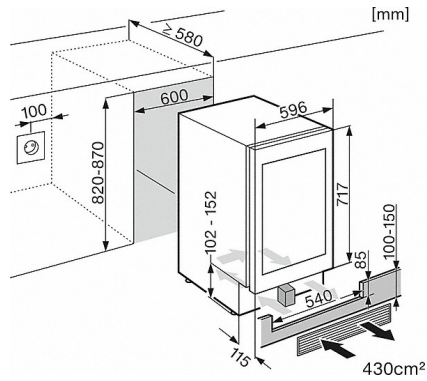

KWT 6322 UG

Built-under wine storage unit with FlexiFrame and Push2open for greater versatility and top-quality design.

KWT6312UGS, KWT6322UG, KWT6322UG edt/cs
(installation drawings)