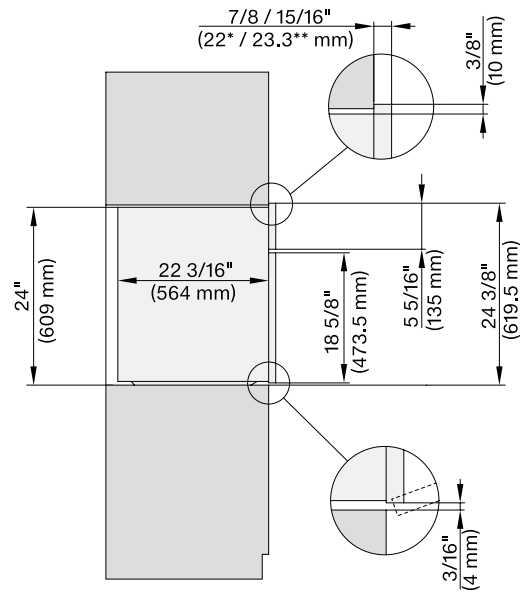

MATERIAL

11876350

SPECIFICATIONS	
Overall Unit Dimensions	29 ¹³ / ₁₆ " (757 mm) W x 24 ³ / ₈ " (619.5 mm) H x 23 ¹ / ₈ " (587 mm) D
Niche	
Minimum Cabinet Niche Opening	28 ¹ / ₂ " (724 mm) W x 24" (610 mm) H x 24" (610 mm) D
Electrical	
Electrical Requirements	208 - 240V, 60Hz, 20 Amps
Power Cord	NEMA 6-20 plug, 5 ft (1.52 m)
Shipping	
Shipping Weight	159 lbs (72 kg)
Shipping Dimensions	28 ⁵ / ₈ " (726 mm) W x 29 ¹ / ₄ " (743 mm) H x 32 ¹ / ₂ " (825 mm) D

PRODUCT DIMENSIONS

FLUSH CUTOUT DIMENSIONS

Front View

Side View

- A - Cut-out (4" x 28" [100 mm x 720 mm]) in the bottom of the cabinet for the power cord and Ventilation
- ⓘ - Electrical and water supplies are recommended to be placed in adjacent cabinetry.
Additional cabinet depth is required when placing the electrical and water supplies behind the appliance.

PROUD CUTOUT DIMENSIONS

Front View

Side View

A - Cut-out (4" x 28" [100 mm x 720 mm]) in the bottom of the cabinet for the power cord and Ventilation

⚠ - Electrical and water supplies are recommended to be placed in adjacent cabinetry.