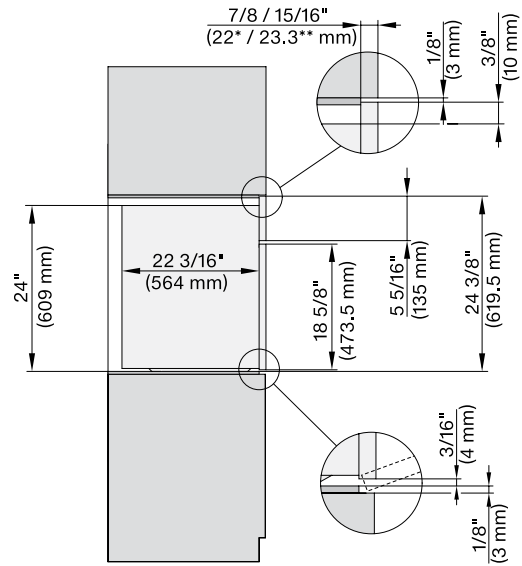

MATERIAL

11876350

SPECIFICATIONS	
Overall Unit Dimensions	29 ¹³ / ₁₆ " (757 mm) W x 24 ³ / ₈ " (619.5 mm) H x 23 ¹ / ₈ " (587 mm) D
Niche	
Minimum Cabinet Niche Opening	28 ¹ / ₂ " (724 mm) W x 24" (610 mm) H x 24" (610 mm) D
Electrical	
Electrical Requirements	208 - 240V, 60Hz, 20 Amps
Power Cord	NEMA 6-20 plug, 5 ft (1.52 m)
Shipping	
Shipping Weight	159 lbs (72 kg)
Shipping Dimensions	28 ⁵ / ₈ " (726 mm) W x 29 ¹ / ₄ " (743 mm) H x 32 ¹ / ₂ " (825 mm) D

PRODUCT DIMENSIONS

FLUSH CUTOUT DIMENSIONS

Front View

Side View

- A - Cut-out (4" x 28" [100 mm x 720 mm]) in the bottom of the cabinet for the power cord and Ventilation
- ⓘ - Electrical and water supplies are recommended to be placed in adjacent cabinetry.
Additional cabinet depth is required when placing the electrical and water supplies behind the appliance.

PROUD CUTOUT DIMENSIONS

Front View

Side View

A - Cut-out (4" x 28" [100 mm x 720 mm]) in the bottom of the cabinet for the power cord and Ventilation

⚠ - Electrical and water supplies are recommended to be placed in adjacent cabinetry.