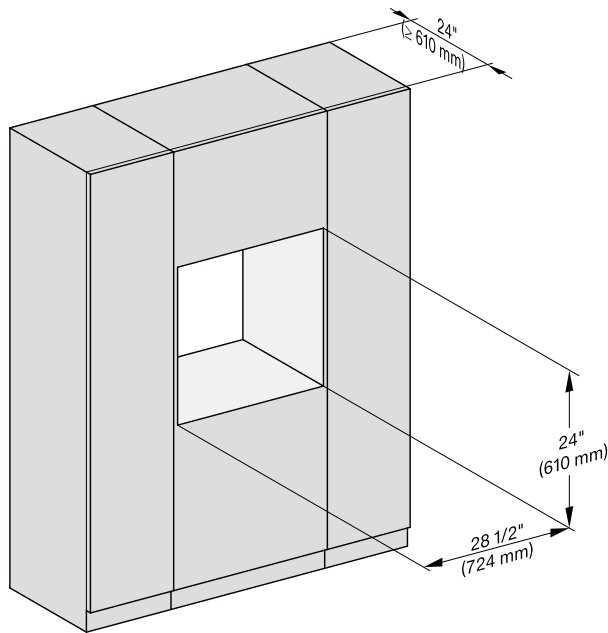

MATERIAL

11876350

SPECIFICATIONS	
Overall Unit Dimensions	29 ¹³ / ₁₆ " (757 mm) W x 24 ³ / ₈ " (619.5 mm) H x 23 ¹ / ₈ " (587 mm) D
Niche	
Minimum Cabinet Niche Opening	28 ¹ / ₂ " (724 mm) W x 24" (610 mm) H x 24" (610 mm) D
Electrical	
Electrical Requirements	208 - 240V, 60Hz, 20 Amps
Power Cord	NEMA 6-20 plug, 5 ft (1.52 m)
Shipping	
Shipping Weight	159 lbs (72 kg)
Shipping Dimensions	28 ⁵ / ₈ " (726 mm) W x 29 ¹ / ₄ " (743 mm) H x 32 ¹ / ₂ " (825 mm) D

PRODUCT DIMENSIONS

FLUSH CUTOUT DIMENSIONS

Front View

Side View

- A - Cut-out (4" x 28" [100 mm x 720 mm]) in the bottom of the cabinet for the power cord and Ventilation
- ⓘ - Electrical and water supplies are recommended to be placed in adjacent cabinetry.
Additional cabinet depth is required when placing the electrical and water supplies behind the appliance.

PROUD CUTOUT DIMENSIONS

Front View

Side View

A - Cut-out (4" x 28" [100 mm x 720 mm]) in the bottom of the cabinet for the power cord and Ventilation

⚠ - Electrical and water supplies are recommended to be placed in adjacent cabinetry.