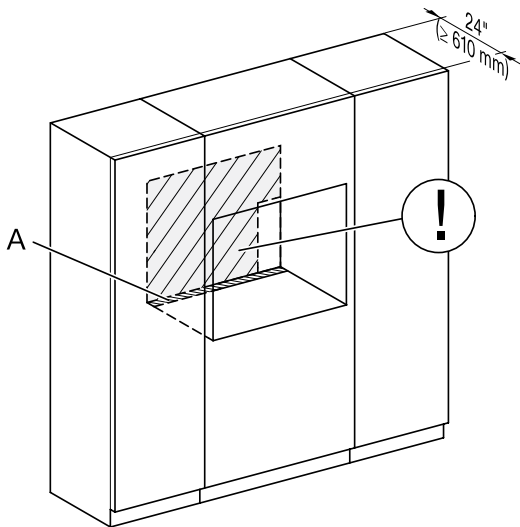

MATERIAL

11876350

SPECIFICATIONS	
Overall Unit Dimensions	29 ¹³ / ₁₆ " (757 mm) W x 24 ³ / ₈ " (619.5 mm) H x 23 ¹ / ₈ " (587 mm) D
Niche	
Minimum Cabinet Niche Opening	28 ¹ / ₂ " (724 mm) W x 24" (610 mm) H x 24" (610 mm) D
Electrical	
Electrical Requirements	208 - 240V, 60Hz, 20 Amps
Power Cord	NEMA 6-20 plug, 5 ft (1.52 m)
Shipping	
Shipping Weight	159 lbs (72 kg)
Shipping Dimensions	28 ⁵ / ₈ " (726 mm) W x 29 ¹ / ₄ " (743 mm) H x 32 ¹ / ₂ " (825 mm) D

PRODUCT DIMENSIONS

FLUSH CUTOUT DIMENSIONS

Front View

Side View

- A - Cut-out (4" x 28" [100 mm x 720 mm]) in the bottom of the cabinet for the power cord and Ventilation
- ⓘ - Electrical and water supplies are recommended to be placed in adjacent cabinetry.
Additional cabinet depth is required when placing the electrical and water supplies behind the appliance.

PROUD CUTOUT DIMENSIONS

Front View

Side View

A - Cut-out (4" x 28" [100 mm x 720 mm]) in the bottom of the cabinet for the power cord and Ventilation

⚠ - Electrical and water supplies are recommended to be placed in adjacent cabinetry.