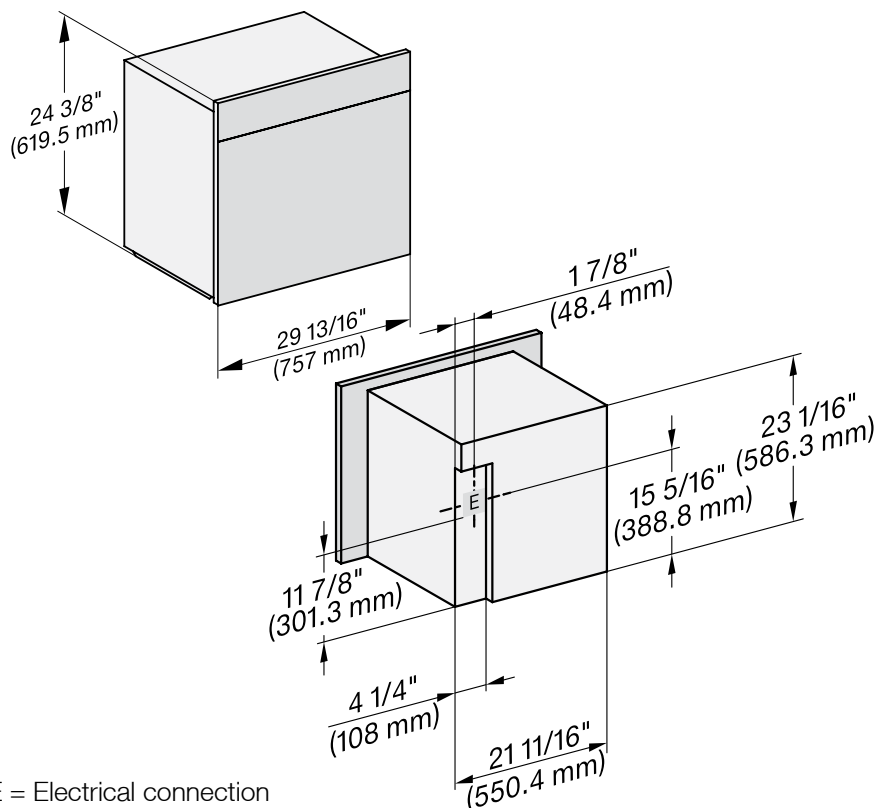

MATERIAL

11876350

SPECIFICATIONS	
Overall Unit Dimensions	29 ¹³ / ₁₆ " (757 mm) W x 24 ³ / ₈ " (619.5 mm) H x 23 ¹ / ₈ " (587 mm) D
Niche	
Minimum Cabinet Niche Opening	28 ¹ / ₂ " (724 mm) W x 24" (610 mm) H x 24" (610 mm) D
Electrical	
Electrical Requirements	208 - 240V, 60Hz, 20 Amps
Power Cord	NEMA 6-20 plug, 5 ft (1.52 m)
Shipping	
Shipping Weight	159 lbs (72 kg)
Shipping Dimensions	28 ⁵ / ₈ " (726 mm) W x 29 ¹ / ₄ " (743 mm) H x 32 ¹ / ₂ " (825 mm) D

PRODUCT DIMENSIONS

FLUSH CUTOUT DIMENSIONS

Front View

Side View

- A - Cut-out (4" x 28" [100 mm x 720 mm]) in the bottom of the cabinet for the power cord and Ventilation
- ⓘ - Electrical and water supplies are recommended to be placed in adjacent cabinetry.
Additional cabinet depth is required when placing the electrical and water supplies behind the appliance.

PROUD CUTOUT DIMENSIONS

Front View

Side View

A - Cut-out (4" x 28" [100 mm x 720 mm]) in the bottom of the cabinet for the power cord and Ventilation

⚠ - Electrical and water supplies are recommended to be placed in adjacent cabinetry.