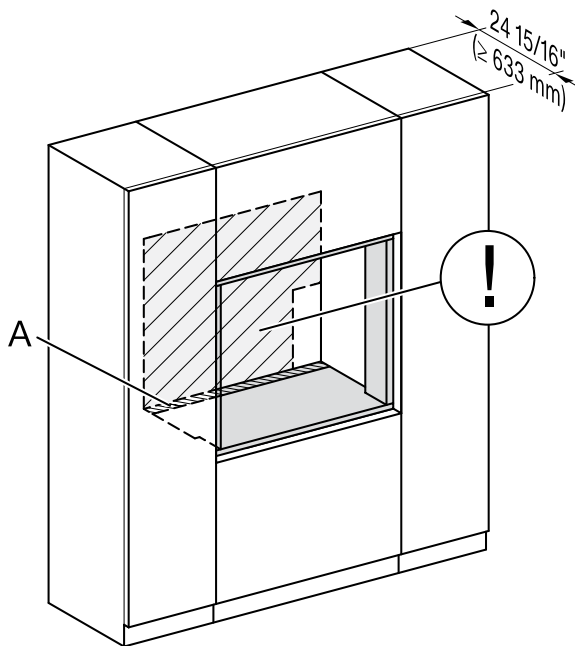

MATERIAL

11876350

SPECIFICATIONS	
Overall Unit Dimensions	29 ¹³ / ₁₆ " (757 mm) W x 24 ³ / ₈ " (619.5 mm) H x 23 ¹ / ₈ " (587 mm) D
Niche	
Minimum Cabinet Niche Opening	28 ¹ / ₂ " (724 mm) W x 24" (610 mm) H x 24" (610 mm) D
Electrical	
Electrical Requirements	208 - 240V, 60Hz, 20 Amps
Power Cord	NEMA 6-20 plug, 5 ft (1.52 m)
Shipping	
Shipping Weight	159 lbs (72 kg)
Shipping Dimensions	28 ⁵ / ₈ " (726 mm) W x 29 ¹ / ₄ " (743 mm) H x 32 ¹ / ₂ " (825 mm) D

PRODUCT DIMENSIONS

FLUSH CUTOUT DIMENSIONS

Front View

Side View

- A - Cut-out (4" x 28" [100 mm x 720 mm]) in the bottom of the cabinet for the power cord and Ventilation
- ⓘ - Electrical and water supplies are recommended to be placed in adjacent cabinetry.
Additional cabinet depth is required when placing the electrical and water supplies behind the appliance.

PROUD CUTOUT DIMENSIONS

Front View

Side View

A - Cut-out (4" x 28" [100 mm x 720 mm]) in the bottom of the cabinet for the power cord and Ventilation

⚠ - Electrical and water supplies are recommended to be placed in adjacent cabinetry.