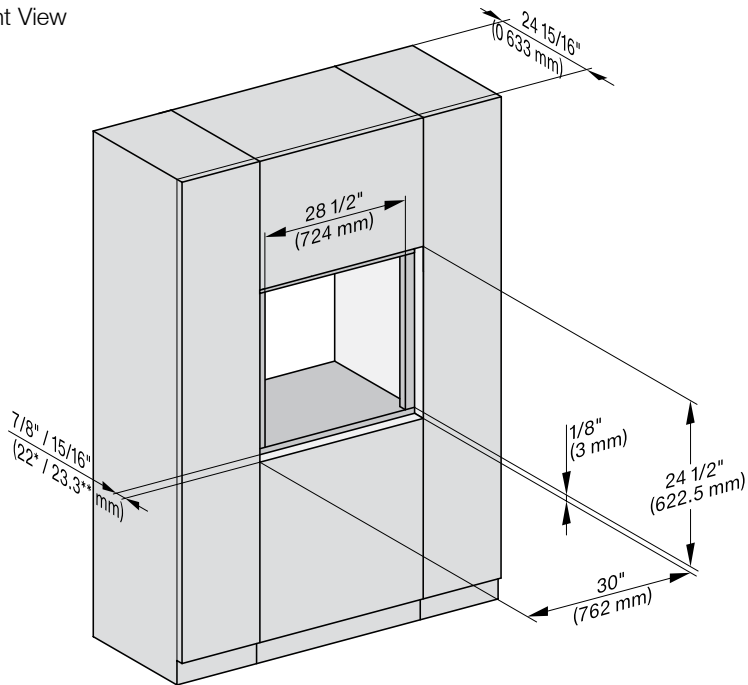

MATERIAL

11876350

SPECIFICATIONS	
Overall Unit Dimensions	29 ¹³ / ₁₆ " (757 mm) W x 24 ³ / ₈ " (619.5 mm) H x 23 ¹ / ₈ " (587 mm) D
Niche	
Minimum Cabinet Niche Opening	28 ¹ / ₂ " (724 mm) W x 24" (610 mm) H x 24" (610 mm) D
Electrical	
Electrical Requirements	208 - 240V, 60Hz, 20 Amps
Power Cord	NEMA 6-20 plug, 5 ft (1.52 m)
Shipping	
Shipping Weight	159 lbs (72 kg)
Shipping Dimensions	28 ⁵ / ₈ " (726 mm) W x 29 ¹ / ₄ " (743 mm) H x 32 ¹ / ₂ " (825 mm) D

PRODUCT DIMENSIONS

FLUSH CUTOUT DIMENSIONS

Front View

Side View

- A - Cut-out (4" x 28" [100 mm x 720 mm]) in the bottom of the cabinet for the power cord and Ventilation
- ⓘ - Electrical and water supplies are recommended to be placed in adjacent cabinetry.
Additional cabinet depth is required when placing the electrical and water supplies behind the appliance.

PROUD CUTOUT DIMENSIONS

Front View

Side View

A - Cut-out (4" x 28" [100 mm x 720 mm]) in the bottom of the cabinet for the power cord and Ventilation

⚠ - Electrical and water supplies are recommended to be placed in adjacent cabinetry.