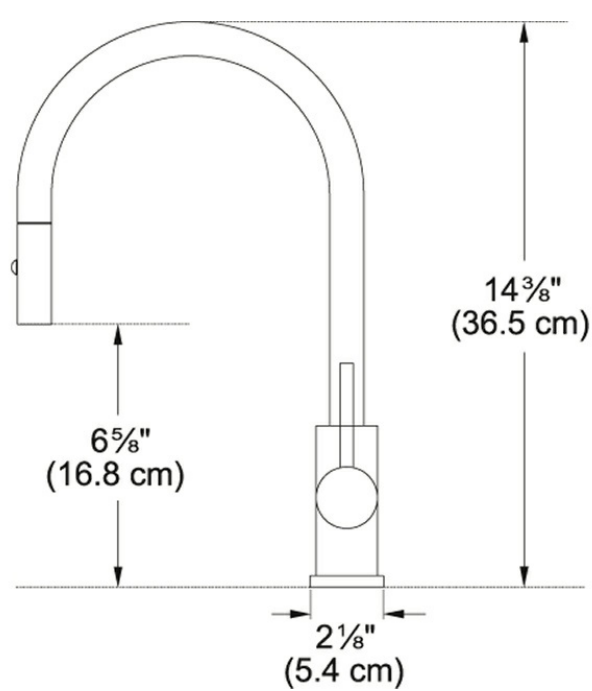

### FEATURES

- Solid 304 stainless steel construction delivers corrosion resistance inside and out
- Pull-down 360-degree swivel spout provides a full range of motion to reach almost any area of the sink
- Dual functioning spray head can toggle between powerful spray and stream, making clean-up effortless
- Single handle effortlessly controls water temperature and pressure
- ADA Compliant
- Pair with other faucets in the Franke Cube series for a consistent look throughout the kitchen

### Product Picture

### Product Information

Version	Bar/Prep
Spray Type	Spray & Stream
Faucet Operation	Side Lever
Flow Rate	1.75 gpm
Cartridge	35mm Ceramic Cartridge
Where to buy	Showroom
Countertop hole diameter	1 3/8"

### Technical Drawing