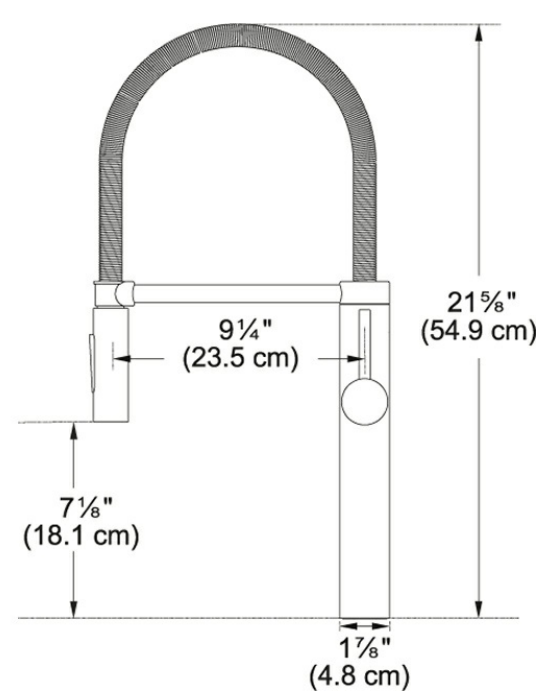

### FEATURES

- Intuitive, ergonomic design allows easy toggling between spray and stream.
- Arch design offers exceptional space for cleaning or filling large pots and pans.
- Magnetic docking system provides an intuitive, quick release and keeps the spray head securely in place when not in use.
- Solid brass construction ensures long-lasting performance.

### Technical Drawing

### Product Information

Version	SEMI-PRO XL
Spray Type	Spray & Stream
Faucet Operation	Side Lever
Flow Rate	1.75 gpm
Cartridge	35mm Ceramic Cartridge
Where to buy	Showroom
Countertop hole diameter	1 3/8"