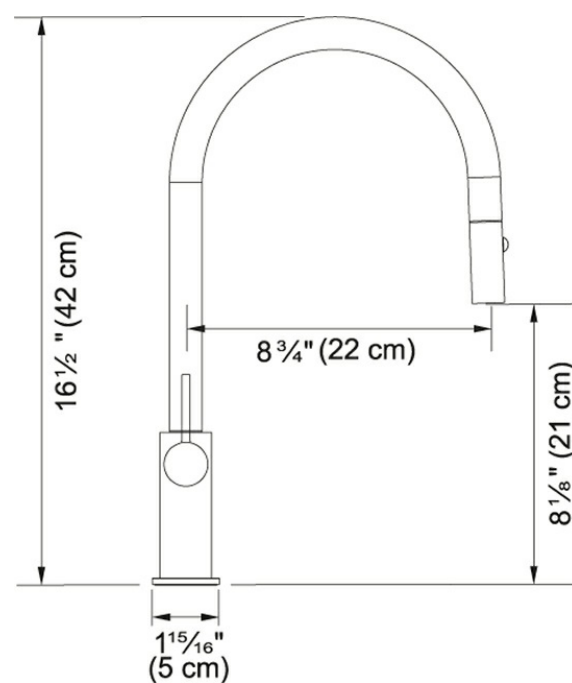

### Technical Drawing

### Product Information

Version	Arc Spout
Spray Type	Spray & Stream
Faucet Operation	Side Lever
Flow Rate	1.75 gpm
Cartridge	Ceramic Cartridge
Where to buy	Showroom
Countertop hole diameter	1 3/8"