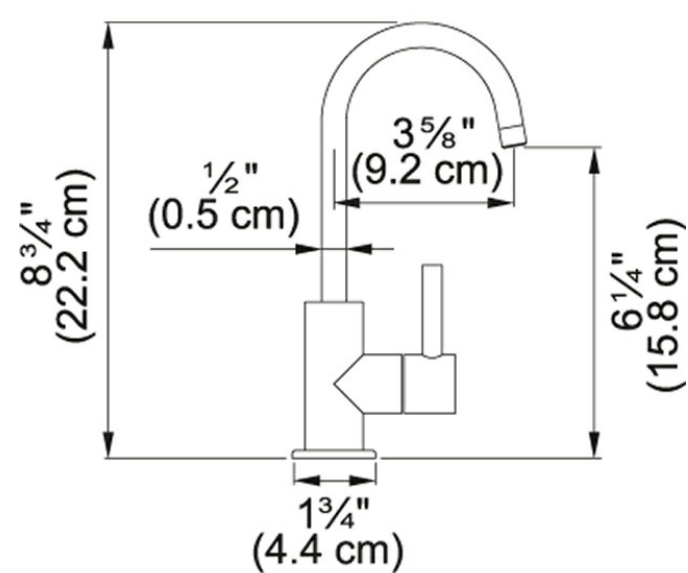

DW13050 Stainless Steel

Steel collection faucets blend the modern look and inherent sturdiness of solid stainless steel and are perfect for today's hard-working kitchens.

FEATURES

- Solid 304 stainless steel construction delivers corrosion resistance inside and out
- Optimized for use with Franke filtration systems
- 360-degree swivel spout provides a full range of motion
- Pair with other faucets and accessories in the Franke Steel series for a consistent look throughout the kitchen

Product Picture

Technical Drawing

Product Information

Version	Cold Water Dispenser
Flow Rate	0.5 gpm
Spray Type	Stream
Faucet Operation	Single Lever
Spout Swivel Range	360 °
Where to buy	Showroom
Countertop hole diameter	1 3/8"

Article Numbers

FUN#	120.0355.508
US Part Number	DW13050