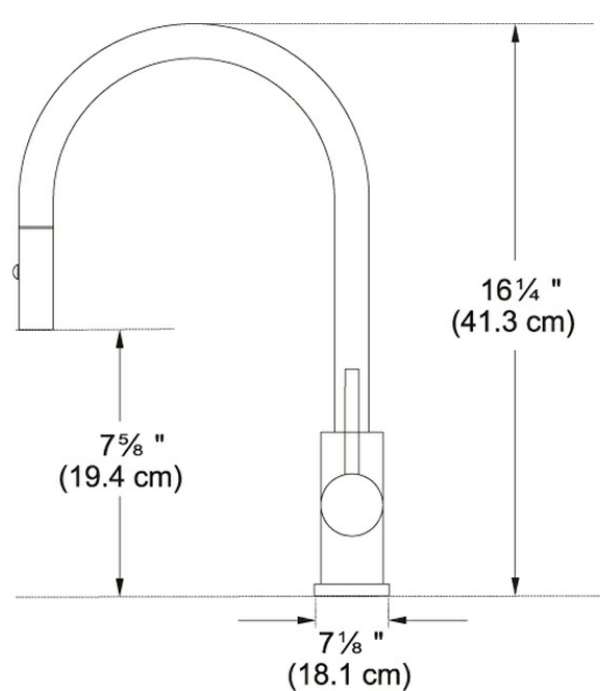

Cube FF3350 Stainless Steel

The sleek steel styling of Cube faucets brings a modern touch to any kitchen workspace.

FEATURES

- Solid 304 stainless steel construction delivers corrosion resistance inside and out
- Pull-down 360-degree swivel spout provides a full range of motion to reach almost any area of the sink
- Dual functioning spray head can toggle between powerful spray and stream, making clean-up effortless
- Single handle effortlessly controls water temperature and pressure
- ADA Compliant
- Pair with other faucets in the Franke Cube series for a consistent look throughout the kitchen

Product Picture

Technical Drawing

Product Information

Version	Pull-Down Spray
Spray Type	Spray & Stream
Faucet Operation	Side Lever
Flow Rate	1.75 gpm
Cartridge	35mm Ceramic Cartridge
Where to buy	Showroom
Countertop hole diameter	1 3/8"