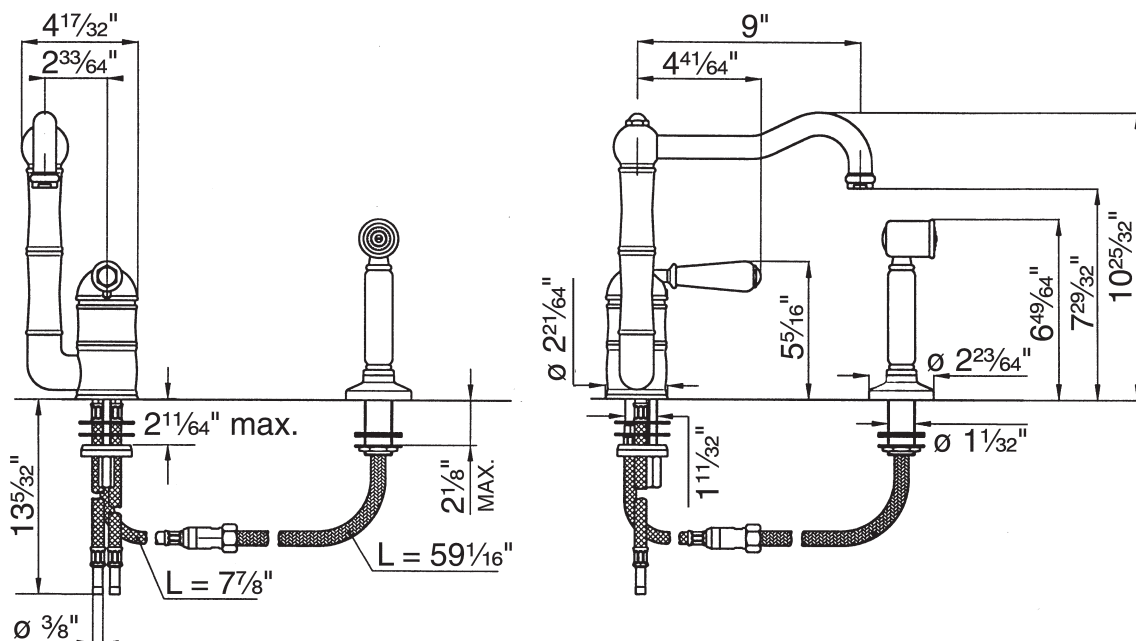

WARRANTY

Limited lifetime