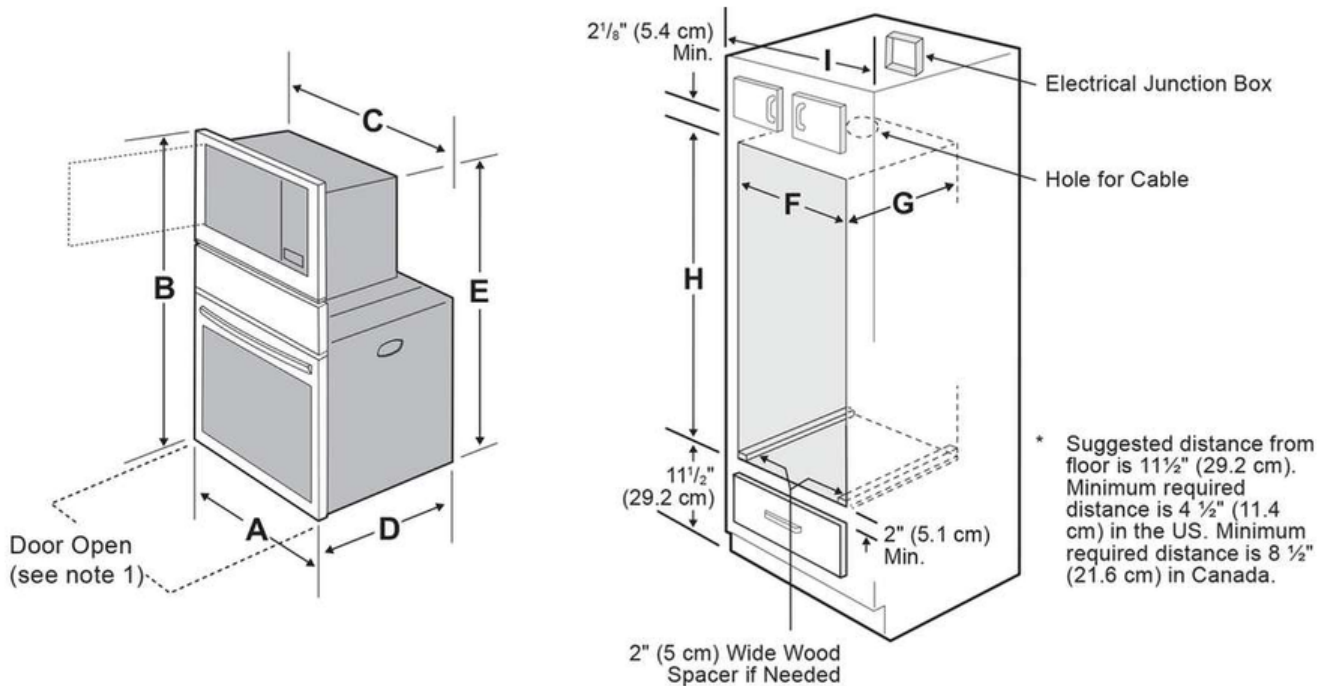

Frigidaire

30" Electric Microwave Combination Oven with Fan Convection

FCWM3027AS, FCWM3027AB, FCWM3027AD

Version : 01/22

NOTES:

1. Allow at least 22" (55.9cm) clearance in front of oven for door depth when it is open.
2. Dimension G (cutout depth) is critical to the proper installation of the built-in oven. If the oven decorative trim does not butt against the cabinet verify dimension G to assure it is the required depth.
3. For a cutout height greater than the maximum (H), add one 2"(5 cm) wide wood shim of appropriate height to each side of the opening under the appliance side rails. A trim kit may be purchased through a dealer, service, or on the brand website.

PRODUCT DIMENSIONS					
A	B	C	D		E
30" (76.2 cm)	42" (106.6 cm)	28⁷/₁₆" (72.2 cm)	25³/₁₆" (63.9 cm)		41¹/₈" (104.6 cm)
CUTOUT DIMENSIONS AND CABINET WIDTH					
F		G. Min.	H		I
Min.	Max.		Min.	Max.	
28¹/₂" (72.4 cm)	28³/₄" (72.9 cm)	23⁵/₈" (60.0 cm)	41¹/₄" (104.6 cm)	42¹/₈" (107.0 cm)	30¹/₈" (76.5 cm) Min

Note: For planning purposes only. Always consult local and national electric, gas and plumbing codes.

Refer to Product Installation Guide for detailed installation instructions on the web at frigidaire.com / frigidaire.ca

Specifications subject to change. Accessories information available on the web at frigidaire.com / frigidaire.ca