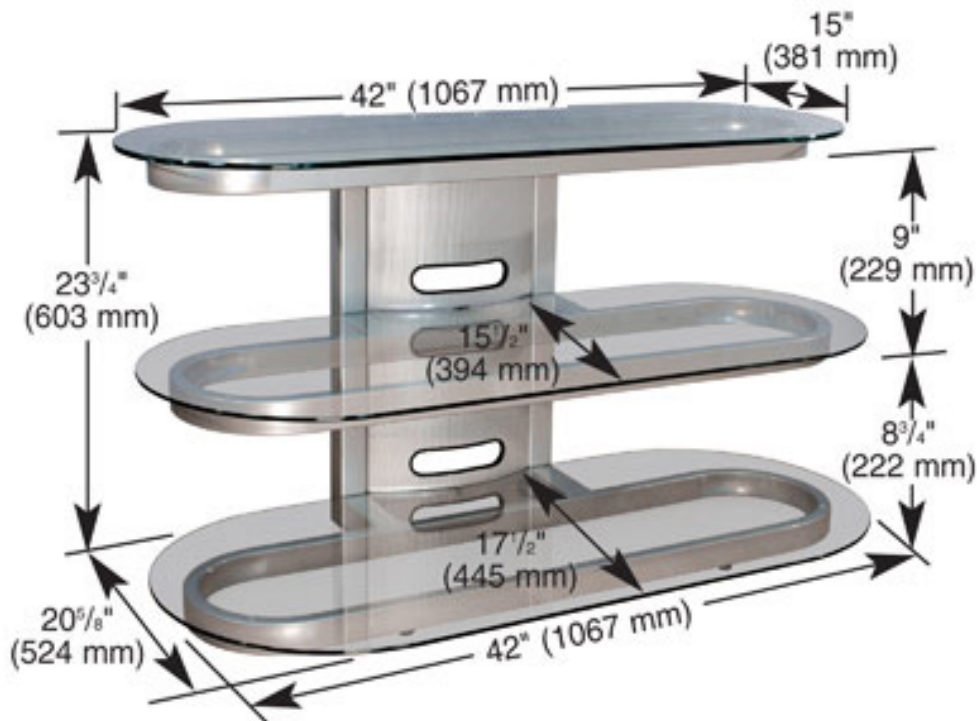

FP-4224

Metallic Finish Flat Panel Audio Video Systems

Overall:

42"w x 23³/₄"h x 20⁵/₈"d

Top Shelf:

42"w x 15"d

Usable Middle Shelf:

42"w x 9"h x 15¹/₂"d

Usable Lower Shelf:

42"w x 8³/₄"h x 17¹/₂"d

FP-4224S in Silver shown. FP-4224B in Black with clear glass and FP-4224HG in Black with gloss black glass also available.

Weight Capacity of each lower shelf: 50 lbs. (22.7 kg)

Accommodates most Flat Panel Plasma or LCD TVs up to 42", plus at least four audio video components

Bell'O
simply...beautiful®

All measurements are nominal usable space. Specifications are subject to change without notice.