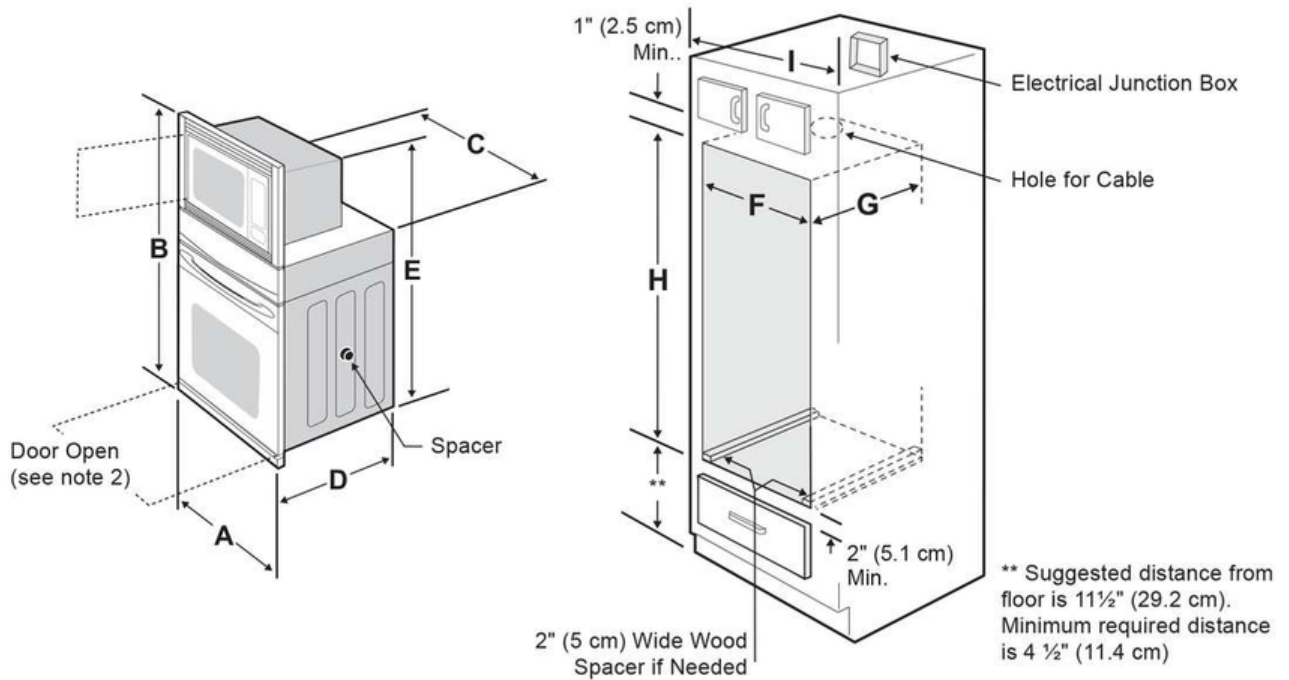

NOTES:

1. Allow at least 21" (53.3cm) clearance in front of oven for door depth when it is open.
2. Dimension G (cutout depth) is critical to the proper installation of the built-in oven. If the oven decorative trim does not butt against the cabinet verify dimension G to assure it is the required depth.
3. For a cutout height greater than H maximum, add 2" (5 cm) wide wood shims of appropriate height to each side of the opening under the appliance side rails. You can order a larger bottom trim through a service center.
4. If the junction box is below the oven, longer conduit cables are available through a service center.

Figure 1: Product and Cutout Dimensions

PRODUCT DIMENSIONS					
A		B		C	
27" (68.6 cm)		42³/₄" (108.6 cm)		24⁵/₈" (62.5 cm)	
D		E			
25" (63.5 cm)		41³/₁₆" (104.6 cm)			
CUTOUT DIMENSIONS AND CABINET WIDTH					
F		G		H	
Min.	Max.	Min.	Min.	Max.	I Min.
24⁷/₈" (63.2 cm)	25¹/₄" (64.1 cm)	24" (61.0 cm)	41¹/₄" (104.8 cm)	41⁷/₈" (106.5 cm)	27¹/₈" (68.9 cm)

Note: For planning purposes only. Always consult local and national electric, gas and plumbing codes.

Refer to Product Installation Guide for detailed installation instructions on the web at frigidaire.com / frigidaire.ca

Specifications subject to change. Accessories information available on the web at frigidaire.com / frigidaire.ca