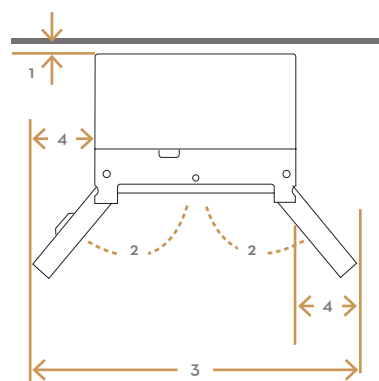

dacor 36-INCH COUNTER DEPTH FRENCH DOOR REFRIGERATOR

APPLIANCE DIMENSIONS

A (HEIGHT)	70" (1777MM)
B (WIDTH)	35 3/4" (908MM)
C (DEPTH)	29 1/4" (742MM)

DIMENSIONS

1	2" (50MM)
2	135°
3	64" (1624MM)
4	14 1/8" (358MM)
5	35 3/4" (908MM)
6	24" (610MM)
7	2 1/2" (64MM)
8	1 3/4" (45.4MM)
9	43 1/8" (1095.5MM)
10	45" (1143MM)