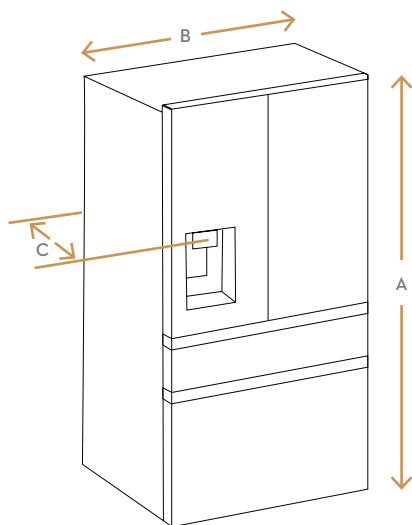

DIMENSIONS & WEIGHT

APPLIANCE DIMENSIONS (H X W X D) (IN.)	70" X 35 3/4" X 30 7/8"
REQUIRED CUTOUT SIZE (HXWXD) (IN.)	70" X 36" X 24"
NET WEIGHT (LBS)	375 LBS.

GENERAL PROPERTIES

EXTERIOR WATER DISPENSER	YES
ICEMAKER	YES
REMOTEVIEW CAMERA	NO
INTERIOR PITCHER WITH AUTO-WATER-FILL	YES
LIGHTING	LED COLUMNS
FULL WIDTH SHELVES - REFRIGERATOR	3 EA
ADJUSTABLE SHELVES - REFRIGERATOR	2 STANDARD AND 1 SLIDE & FOLD SHELF, 1 FLIP UP SHELF
SHELF MATERIAL - REFRIGERATOR	TEMPERED GLASS SHELVES
FRESHZONE™ DRAWER	4 TEMPERATURE SETTINGS DAIRY (37°) / CHILLED DRINKS (33°) / MEAT (29°) / WINE (41°) AND 4 ZONE CUSTOMIZABLE SMART STORAGE DIVIDER
CRISPER DRAWERS	2 EA
DOOR BINS -REFRIGERATOR	7EA
FREEZER DRAWERS	1 EA
DOOR OPEN ALARM	YES
SPECIAL MODES	SABBATH MODE

TECHNICAL DETAILS

CURRENT (A)	6
VOLTS (V)	115
FREQUENCY (HZ)	60
POWER CORD LENGTH (IN.)	60
PLUG TYPE	120 V, 3 PRONG

TEMPERATURE RANGES

REFRIGERATOR	34°F (1°C) TO 44°F (7°C)
REFRIGERATOR - POWER COOL	34°F (1°C)
FRESHZONE™ DRAWER	37°(3°) / 33°(1°) / 29°(-1°)
FREEZER	5°(-15°) TO -8° (-23°)
FREEZER - POWER FREEZE	-8°F (-23°C)

dacor 36-INCH COUNTER DEPTH FRENCH DOOR REFRIGERATOR

APPLIANCE DIMENSIONS

A (HEIGHT)	70" (1777MM)
B (WIDTH)	35 3/4" (908MM)
C (DEPTH)	29 1/4" (742MM)

DIMENSIONS

1	2" (50MM)
2	135°
3	64" (1624MM)
4	14 1/8" (358MM)
5	35 3/4" (908MM)
6	24" (610MM)
7	2 1/2" (64MM)
8	1 3/4" (45.4MM)
9	43 1/8" (1095.5MM)
10	45" (1143MM)