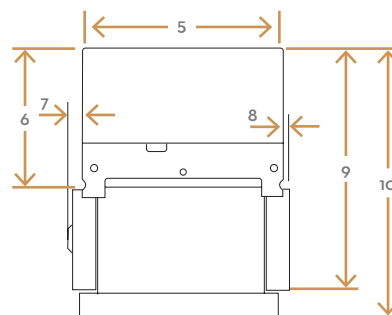

dacor 36-INCH COUNTER DEPTH FRENCH DOOR REFRIGERATOR

APPLIANCE DIMENSIONS

A (HEIGHT)	70" (1777MM)
B (WIDTH)	35 3/4" (908MM)
C (DEPTH)	29 1/4" (742MM)

DIMENSIONS

1	2" (50MM)
2	135°
3	64" (1624MM)
4	14 1/8" (358MM)
5	35 3/4" (908MM)
6	24" (610MM)
7	2 1/2" (64MM)
8	1 3/4" (45.4MM)
9	43 1/8" (1095.5MM)
10	45" (1143MM)