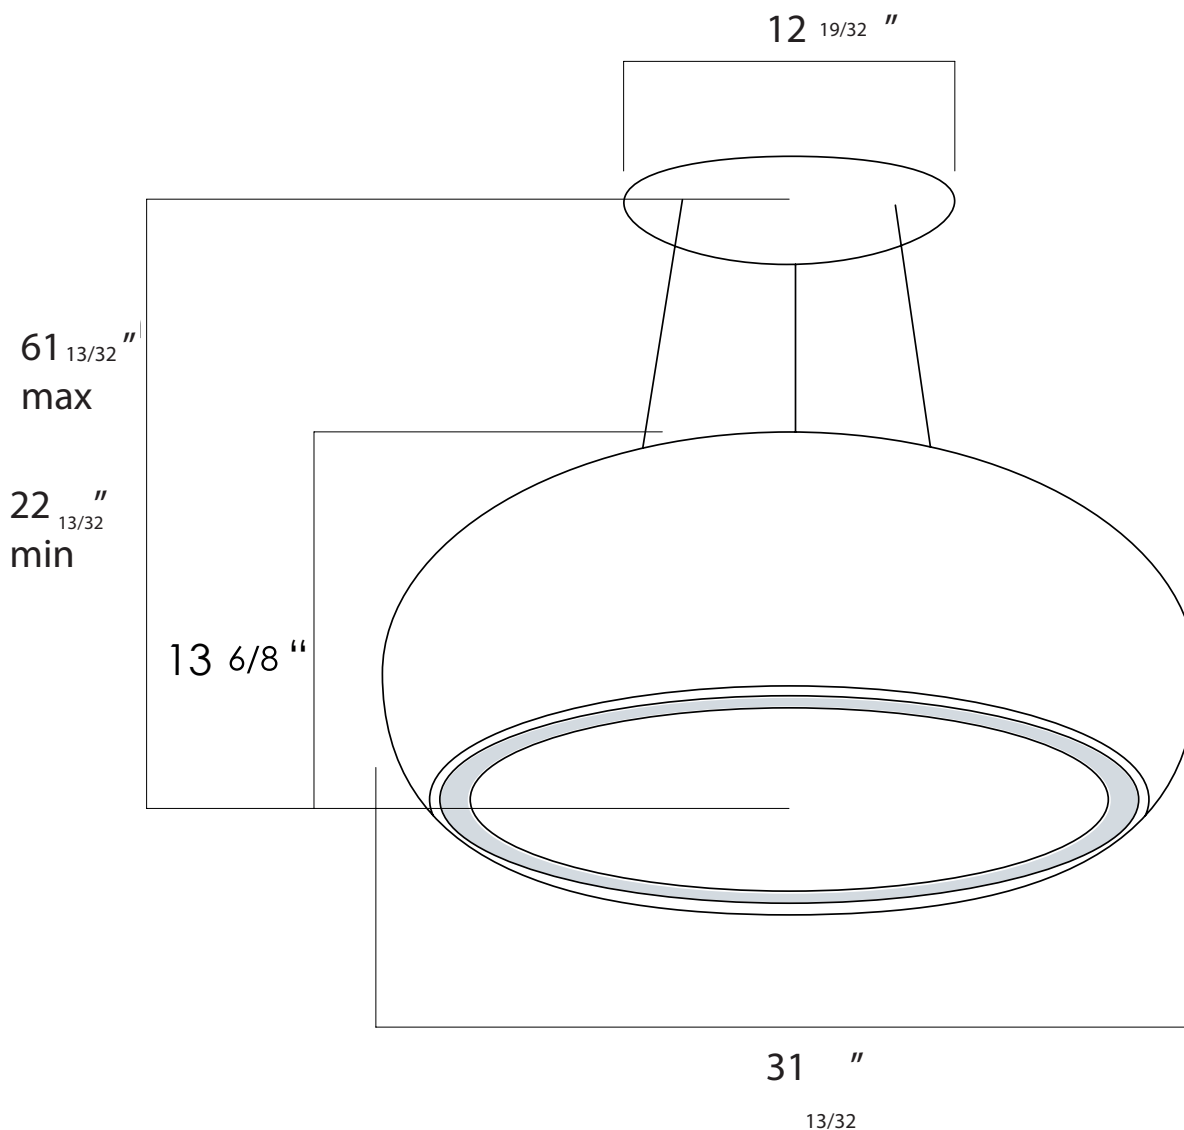

ICONIC SERIES SEASHELL

PLUS FEATURES

LONG LIFE FILTER - One of a kind odour filter, capable of regenerating itself and of lasting up to 3 years. To maintain these characteristics, the filter only requires simple maintenance: wash every 2 or 3 months with hot water and mild soap (also in dishwasher at 65 degrees) and dry in the oven for ten minutes at 100 degrees.