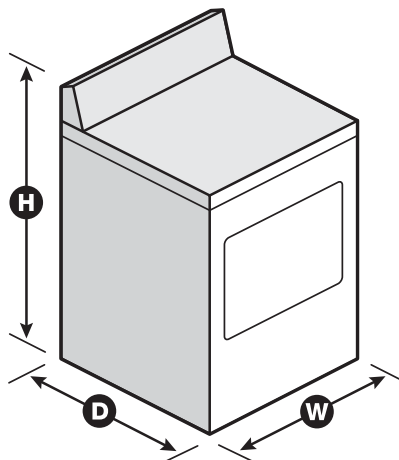

Reference Material

[Dimension Guide](#)

[Install Guide](#)

[Use & Care Guide](#)

[Energy Guide](#)

[Warranty](#)

NOTE: Dimensions are for planning purposes only. For complete details, see Installation Instructions packed with product. Specifications subject to change without notice.

®/™ © 2020. All rights reserved. Printed in the U.S.A. D200104XXD. WED4850HSpecSheetV01.