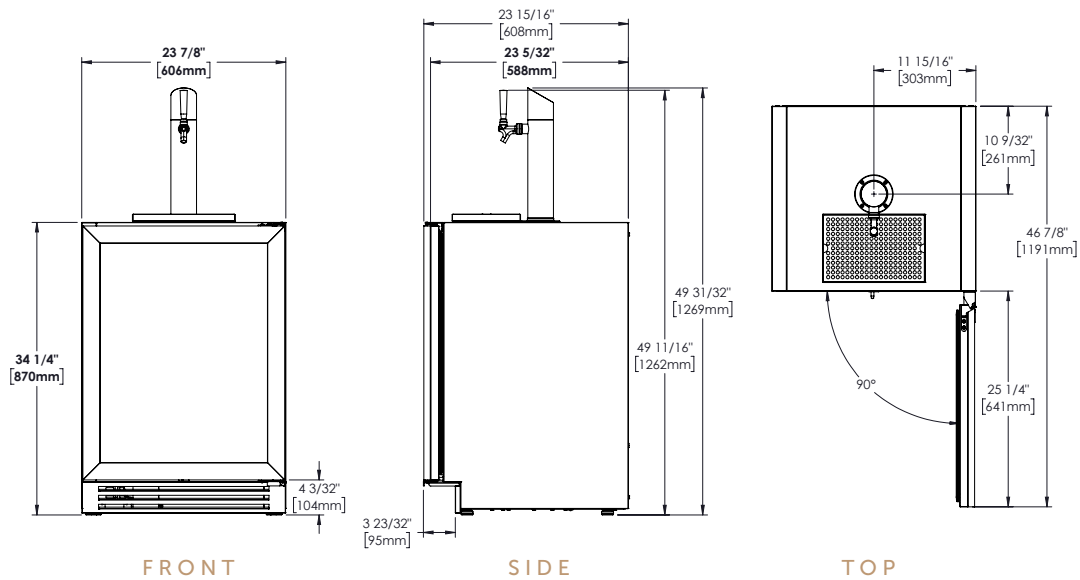

24" OVERLAY READY DOOR BEVERAGE DISPENSER

TUR-24BD-R/L-OP-C

TUR-24BD-R-OP-C (Right hinged)

TUR-24BD-L-OP-C (Left hinged)

FEATURES

- Environmentally friendly R600a refrigerant.
- Industry exclusive, 300-series stainless steel interior.*
- Zero-clearance hinging allows for integrated installation.
- Patented TruLumina® LED lighting gently illuminates your product and allows you to choose from 14 different color options with the push of a button.
- True Precision Control® with steel touch technology and readout provides digital accuracy.
- Balanced, forced-air refrigeration system enables rapid product pull down and even temperature throughout.
- Sabbath mode compliant.
- All undercounter models UL rated for outdoor use.
- Exclusive airflow technology provides the perfect serve every time.
- Standard with draft tower, CO₂ tank, CO₂ regulator valve, and low profile Sankey tapper.
- Single tap unit accommodates (1) short ¼ barrel, (1) slim ¼ barrel, or (1) ½ barrel.

ORGANIZATION

- 1 wire step shelf (for quarter barrel keg).

BUILD YOUR TRUE

Customize your True with a variety of finish and hardware options at true-residential.com/custom.

TUR-24BD-R-OP-C

SPECIFICATIONS

Dimensions (w x h x d)	23 ⁷ / ₈ " x 34 ¹ / ₄ " x 23 ⁷ / ₈ "
Cutout Dimensions (w x h x d)	24" x 34 ¹ / ₂ " x 24"
Standard Overlay Panel (w x h x d)	23 ⁵ / ₈ " x 30 ¹ / ₈ " x 3 ³ / ₄ "
Panel provided by others. Other installation options available. Consult install guide for details.	
Capacity (cu. ft.)	5.75  x 137
Temperature Range	33°F - 47°F
Weight (lbs.)	185
Voltage	115/60/1  115/60/1 NEMA-5-15R
Amps	1.9
Annual Energy Consumption (kwh)	311
Power Cord Length (ft.)	8
Energy Star Rated	—

*NOTE: Overlay models have black powder coated steel exteriors.

24" OVERLAY READY DOOR BEVERAGE DISPENSER

TUR-24BD-R/L-OP-C – (shown with a 3/4" cabinetry panel)

OPENING DIMENSIONS

MODEL OPTIONS

MODEL	FINISH
TUR-24BD-R-OP-C	Overlay solid door right-hinged
TUR-24BD-L-OP-C	Overlay solid door left-hinged