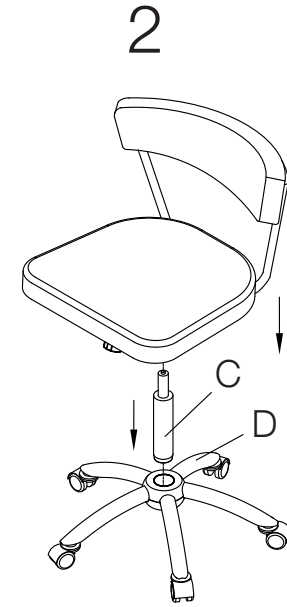

eurow style™

Assembly Instructions DRACO Office Chair

PLEASE NOTE: Check that you have received all components and hardware before assembling.
If you are missing any parts fax Euro Style at 415.455.8033 or email: claims@gotoeurostyle.com

A (1 pc)

B (1 pc)

C (1 pc)

D (1 pc)

E (4 pcs)
M6 x 12mm

F (4 pcs)

G (1 pc)
4mm

3