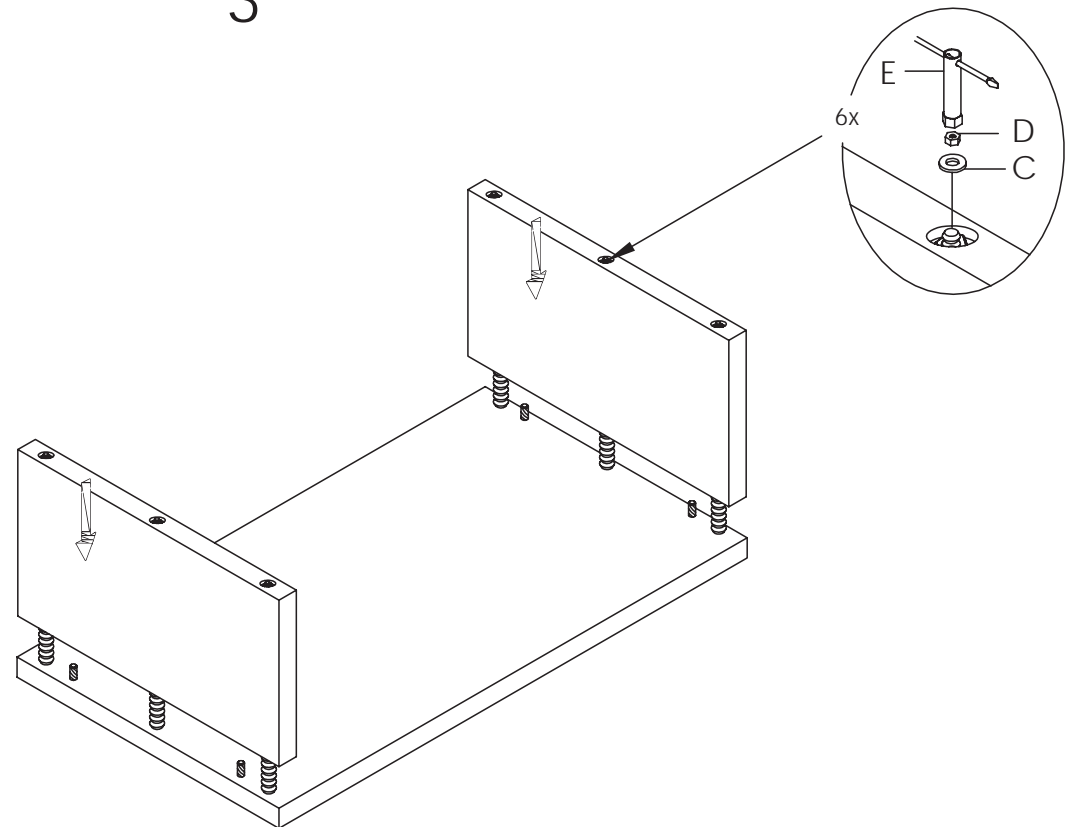

eurow style™

Assembly Instructions ABBY Coffee Table

PLEASE NOTE: Check that you have received all components and hardware before assembling. If you are missing any parts, contact your retailer.

1

2

A (4 pcs)
Ø8 X 30mm

B (8 pcs)
Ø8 X 322mm

C (6 pcs)
M22 x 1.5mm

D (6 pcs)
M8mm

E (1 pc)
M8mm

Assembly Instructions ABBY Coffee Table

PLEASE NOTE: Check that you have received all components and hardware before assembling. If you are missing any parts, contact your retailer.

3

A (4 pcs)
Ø8 X 30mm

B (8 pcs)
Ø8 X 322mm

C (6 pcs)
M22 x 1.5mm

D (6 pcs)
M8mm

E (1 pc)
M8mm