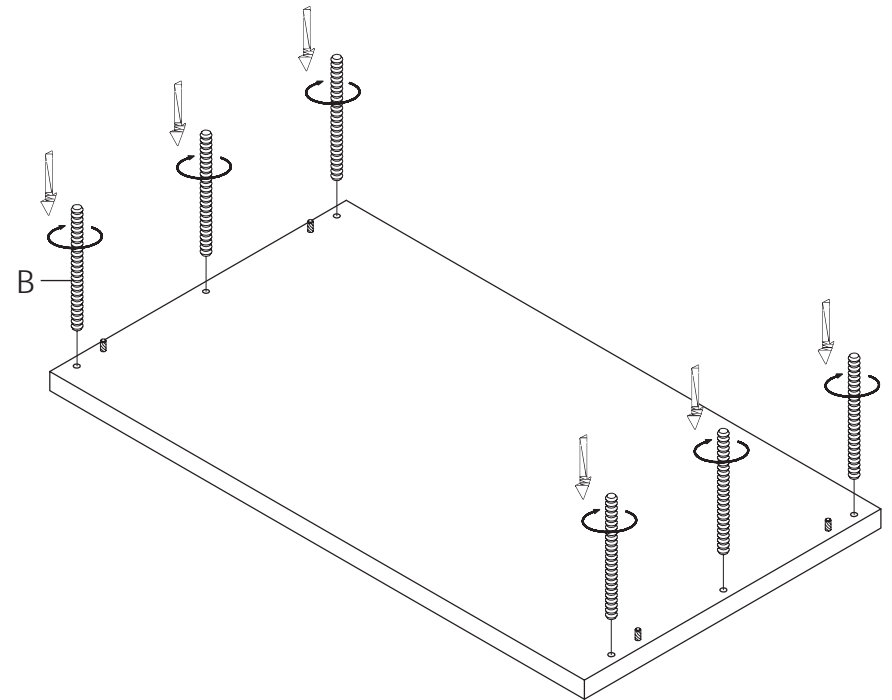

eurow style™

Assembly Instructions ABBY Coffee Table

PLEASE NOTE: Check that you have received all components and hardware before assembling. If you are missing any parts, contact your retailer.

1

2

A (4 pcs)
Ø8 X 30mm

B (8 pcs)
Ø8 X 322mm

C (6 pcs)
M22 x 1.5mm

D (6 pcs)
M8mm

E (1 pc)
M8mm

Assembly Instructions ABBY Coffee Table

PLEASE NOTE: Check that you have received all components and hardware before assembling. If you are missing any parts, contact your retailer.

3

A (4 pcs)
Ø8 X 30mm

B (8 pcs)
Ø8 X 322mm

C (6 pcs)
M22 x 1.5mm

D (6 pcs)
M8mm

E (1 pc)
M8mm