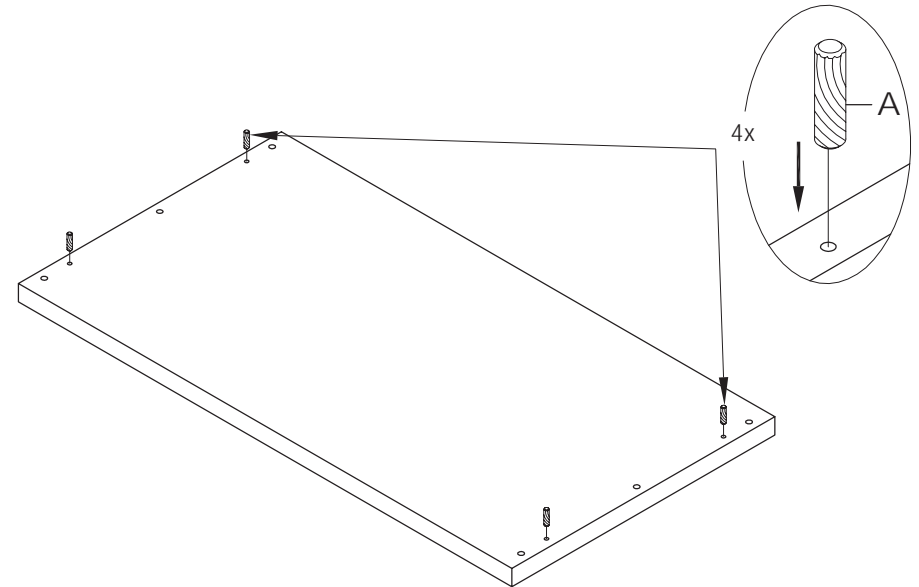

eurow style™

Assembly Instructions ABBY Coffee Table

PLEASE NOTE: Check that you have received all components and hardware before assembling. If you are missing any parts, contact your retailer.

1

2

A (4 pcs)
Ø8 X 30mm

B (8 pcs)
Ø8 X 322mm

C (6 pcs)
M22 x 1.5mm

D (6 pcs)
M8mm

E (1 pc)
M8mm

Assembly Instructions ABBY Coffee Table

PLEASE NOTE: Check that you have received all components and hardware before assembling. If you are missing any parts, contact your retailer.

3

A (4 pcs)
Ø8 X 30mm

B (8 pcs)
Ø8 X 322mm

C (6 pcs)
M22 x 1.5mm

D (6 pcs)
M8mm

E (1 pc)
M8mm