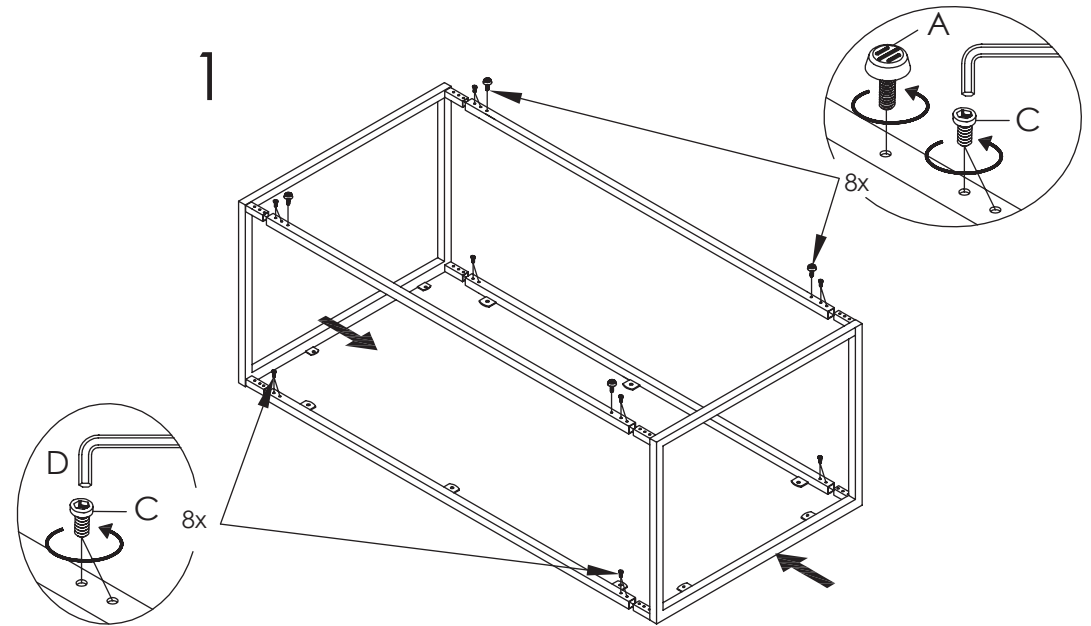

eurowstyle™

Assembly Instructions

TERESA Rectangular Coffee Table

PLEASE NOTE: Check that you have received all components and hardware before assembling. If you are missing any parts, contact your retailer.

A (4 pcs)
M6 X 35mm

B (10 pcs)
M6 x 20mm

C (16 pcs)
M6 x 10mm

D (1 pc)
M4mm

E (10 pcs)
M6 x 18mm