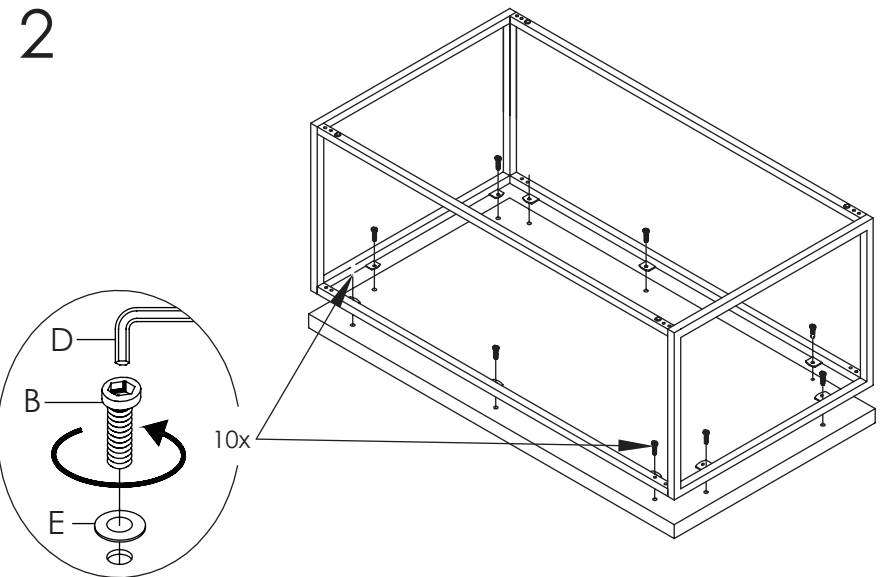

eurowstyle™

Assembly Instructions

TERESA Rectangular Coffee Table

PLEASE NOTE: Check that you have received all components and hardware before assembling. If you are missing any parts, contact your retailer.

A (4 pcs)
M6 X 35mm

B (10 pcs)
M6 x 20mm

C (16 pcs)
M6 x 10mm

D (1 pc)
M4mm

E (10 pcs)
M6 x 18mm