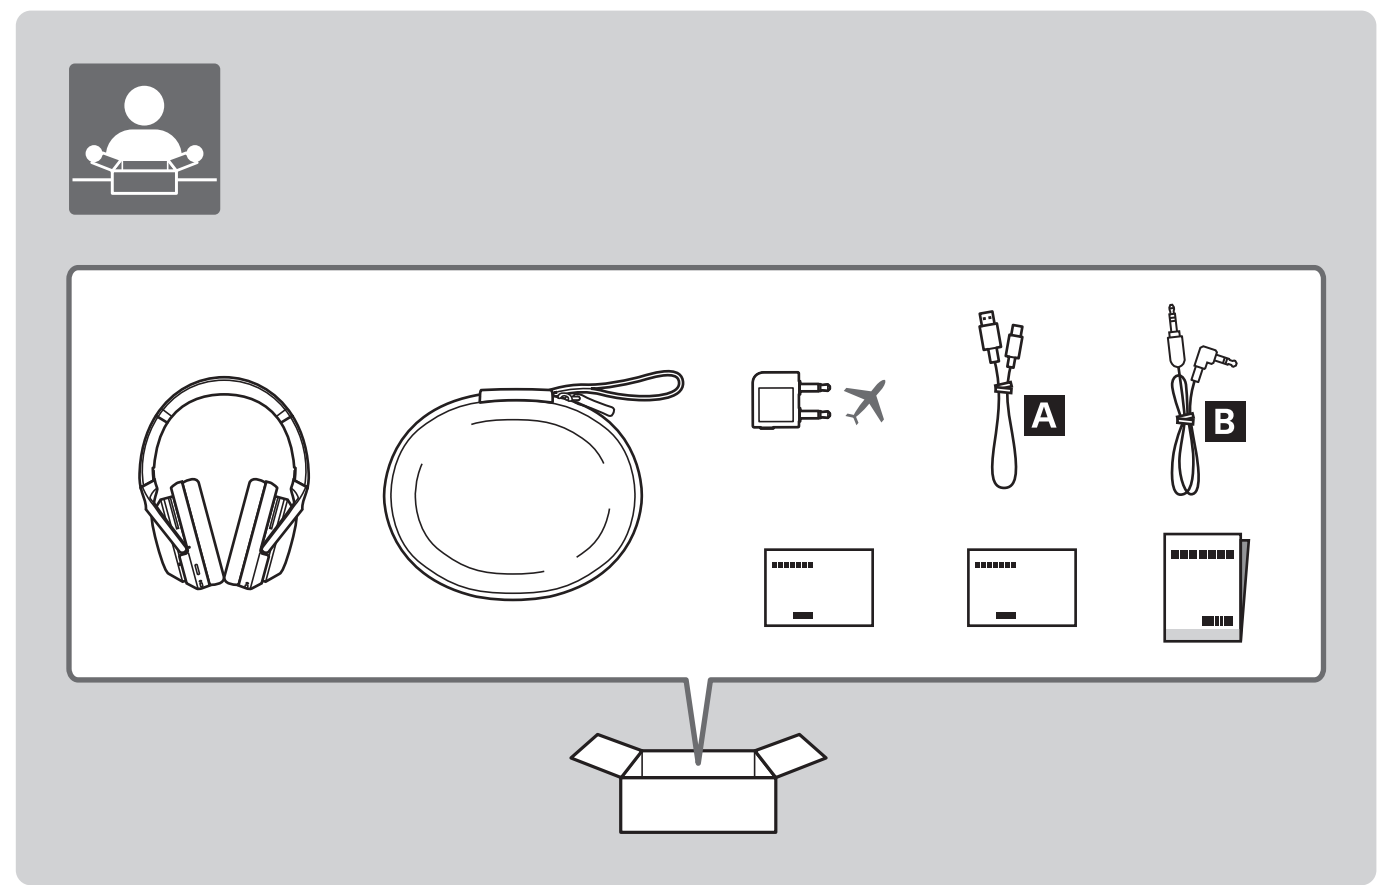

Wireless Noise Canceling Stereo Headset

Casque stéréo sans fil réducteur de bruits

Operating Instructions	GB	Bedienungsanleitung	DE	Bruksanvisning	SE	Navodila za uporabo	SI
Mode d'emploi	FR	Istruzioni per l'uso	IT	Instrukcja obsługi	PL	Upute za uporabu	HR
Manual de instrucciones	ES	Gebruiksaanwijzing	NL	Kezelési útmutató	HU	Uputstva za korišćenje	SR
使用説明書	CT	Instruções de operação	PT	Návod k použití	CZ	Οδηγίες λειτουργίας	GR
사용 설명서	KR	Betjeningsvejledning	DK	Návod na obsluhu	SK	Інструкції з експлуатації	UA
Инструкция по эксплуатации	RU	Käyttöohjeet	FI	Инструкции за експлоатация	BG		
تعليمات التشغيل	AR	Bruksanvisning	NO	Instrucțiuni de utilizare	RO		

WH-1000XM4

1

2

3