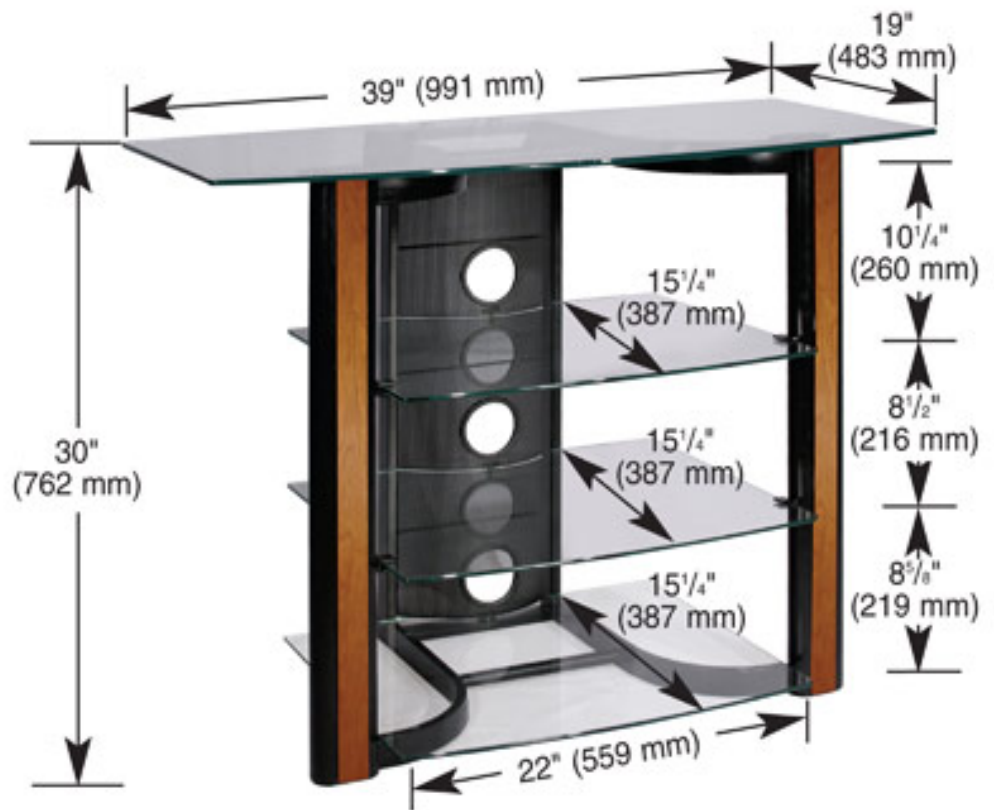

AVSC-2123

Wood Trim Tall Design Audio Video System

Overall:
39"w x 30"h x 19"d

Accommodates most Flat Panel
TVs up to 42", plus at least
four audio video components

Usable Lower Shelves:
22"w x 15¹/₄"d

Bell'O
simply...beautiful®

Weight Capacity
of each lower shelf:
50 lbs. (22.7 kg)

All measurements are nominal usable space. Specifications are subject to change without notice.