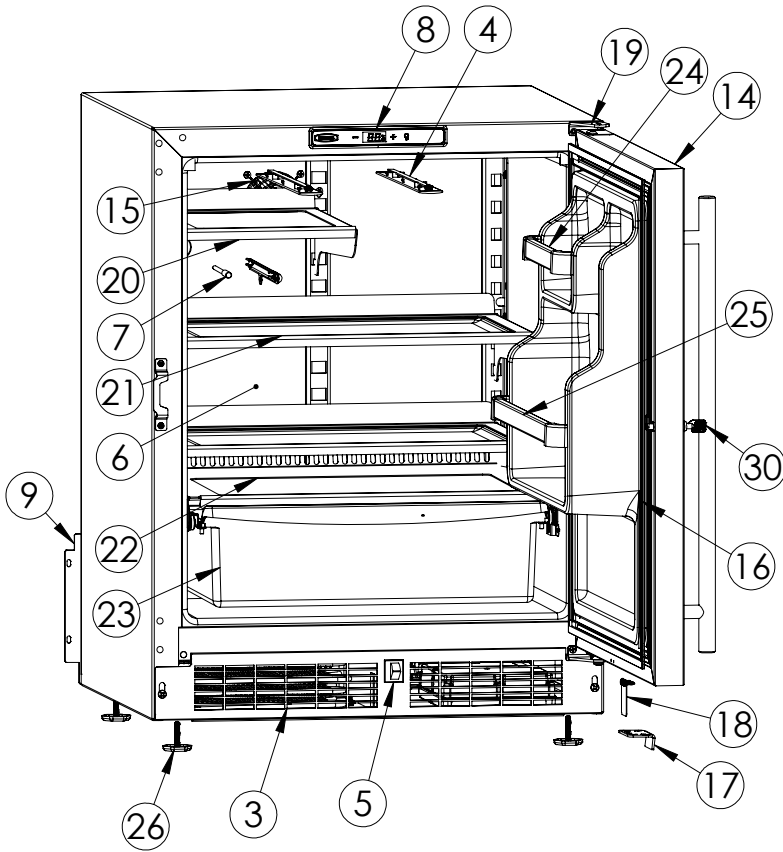

Service Parts List

marvelrefrigeration.com
616-754-5601

MARE224-SS41A		
ITEM	DESCRIPTION	MARVEL P/N
1	CONDENSER ASSEMBLY	S41015869
2	MAIN CONTROL BOARD KIT	S42088820
3	GRILLE	S41015806-SS
4	LED LIGHT STRIP	S68100
5	BLACK ROCKER LIGHT SWITCH	42246922
6	EVAPORATOR ASSEMBLY	42249407
7	THERMISTOR ASSEMBLY	S41015903-GRY
8	UI DISPLAY KIT	S68166-01
9	ACCESS COVER	S41015716
10	MECHANICAL HARNESS KIT*	S41015773
11	CONDENSER FAN ASSEMBLY	42249159
12	COMPRESSOR	S41015395
13	COMPRESSOR ELECTRICALS	S41015921
14	DOOR ASSEMBLY	S42038993-SLR
15	EVAP FAN	42249149
16	DOOR GASKET	S31580-037
17	DOOR STOP	S41015708-SS
18	STRIKER PLATE	S41015709-BLK
19	HINGE PKG	S52411635-CHR
20	HALF GLASS SHELF	S42413206-WHT
21	FULL FRAME GLASS SHELF	S42413205-002
22	CRISPER GLASS SHELF	42249325
23	CRISPER BIN W/RAILS	42249326
24	UPPER DOOR BAR KIT	S41009473-AUPR
25	LOWER DOOR BAR KIT	S41009473-ALWR
26	LEG LEVELERS (4)	42243808
27	POWER CORD	S41050606
28	DRAIN PAN	S41013227
29	DRIER	S41013226
30	KEYS(2)	42244506
31	CARTON ASSEMBLY*	42249633

* NOT PICTURED