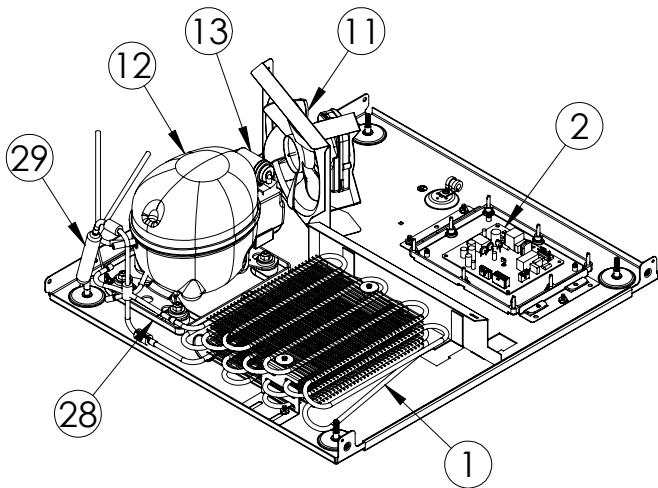

Service Parts List

marvelrefrigeration.com
616-754-5601

MARE224-SS41A		
ITEM	DESCRIPTION	MARVEL P/N
1	CONDENSER ASSEMBLY	S41015869
2	MAIN CONTROL BOARD KIT	S42088820
3	GRILLE	S41015806-SS
4	LED LIGHT STRIP	S68100
5	BLACK ROCKER LIGHT SWITCH	42246922
6	EVAPORATOR ASSEMBLY	42249407
7	THERMISTOR ASSEMBLY	S41015903-GRY
8	UI DISPLAY KIT	S68166-01
9	ACCESS COVER	S41015716
10	MECHANICAL HARNESS KIT*	S41015773
11	CONDENSER FAN ASSEMBLY	42249159
12	COMPRESSOR	S41015395
13	COMPRESSOR ELECTRICALS	S41015921
14	DOOR ASSEMBLY	S42038993-SLR
15	EVAP FAN	42249149
16	DOOR GASKET	S31580-037
17	DOOR STOP	S41015708-SS
18	STRIKER PLATE	S41015709-BLK
19	HINGE PKG	S52411635-CHR
20	HALF GLASS SHELF	S42413206-WHT
21	FULL FRAME GLASS SHELF	S42413205-002
22	CRISPER GLASS SHELF	42249325
23	CRISPER BIN W/RAILS	42249326
24	UPPER DOOR BAR KIT	S41009473-AUPR
25	LOWER DOOR BAR KIT	S41009473-ALWR
26	LEG LEVELERS (4)	42243808
27	POWER CORD	S41050606
28	DRAIN PAN	S41013227
29	DRIER	S41013226
30	KEYS(2)	42244506
31	CARTON ASSEMBLY*	42249633

* NOT PICTURED