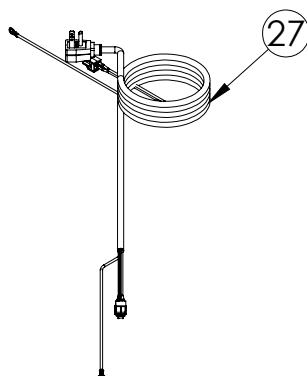

Service Parts List

marvelrefrigeration.com
616-754-5601

MARE224-SS41A		
ITEM	DESCRIPTION	MARVEL P/N
1	CONDENSER ASSEMBLY	S41015869
2	MAIN CONTROL BOARD KIT	S42088820
3	GRILLE	S41015806-SS
4	LED LIGHT STRIP	S68100
5	BLACK ROCKER LIGHT SWITCH	42246922
6	EVAPORATOR ASSEMBLY	42249407
7	THERMISTOR ASSEMBLY	S41015903-GRY
8	UI DISPLAY KIT	S68166-01
9	ACCESS COVER	S41015716
10	MECHANICAL HARNESS KIT*	S41015773
11	CONDENSER FAN ASSEMBLY	42249159
12	COMPRESSOR	S41015395
13	COMPRESSOR ELECTRICALS	S41015921
14	DOOR ASSEMBLY	S42038993-SLR
15	EVAP FAN	42249149
16	DOOR GASKET	S31580-037
17	DOOR STOP	S41015708-SS
18	STRIKER PLATE	S41015709-BLK
19	HINGE PKG	S52411635-CHR
20	HALF GLASS SHELF	S42413206-WHT
21	FULL FRAME GLASS SHELF	S42413205-002
22	CRISPER GLASS SHELF	42249325
23	CRISPER BIN W/RAILS	42249326
24	UPPER DOOR BAR KIT	S41009473-AUPR
25	LOWER DOOR BAR KIT	S41009473-ALWR
26	LEG LEVELERS (4)	42243808
27	POWER CORD	S41050606
28	DRAIN PAN	S41013227
29	DRIER	S41013226
30	KEYS(2)	42244506
31	CARTON ASSEMBLY*	42249633

* NOT PICTURED