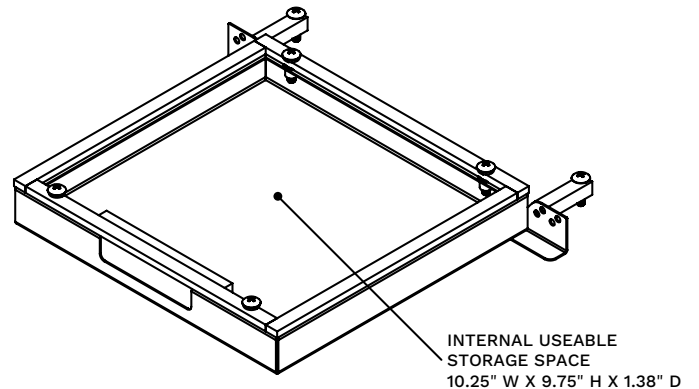

SÉURA OUTDOOR ACCESSORIES

External Media Compartment

Add more storage space to your Séura Shade Series 2™ Outdoor TV to hold media devices such as Roku, Apple TV, and more. The weatherproof external media compartment allows you to safely make connections to the TV.

EXTERNAL MEDIA COMPARTMENT
Model: MC-1

GENERAL	DISPLAY COMPATIBILITY	Shade Series 2™ Outdoor TVs: 55", 65", and 75"
	DIMENSIONS	Product: 14.77" w x 13.16" h x 2.03" d Internal useable storage space: 10.25" w x 9.75" h x 1.38" d
	INGRESS PROTECTION RATING	IP56
	FINISH	Black Powder Coat
	DURABILITY	Weather Resistant, Corrosion Resistant
INSTALLATION	RF CONNECTIVITY RANGE	Up to 145 feet
	TOOLS REQUIRED	#3 Philips screwdriver 5/32 Allen wrench
	PRODUCT WEIGHT	2 lbs
SHIPPING	PACKAGE DIMENSIONS	19.5" w x 12" h x 2" d
	SHIPPING WEIGHT	3 lbs
OTHER	WARRANTY	Two (2) year warranty against defects in original hardware and/or workmanship. Excludes corrosion or rust resulting from damaged, scratched or chipped paint or other surfaces.