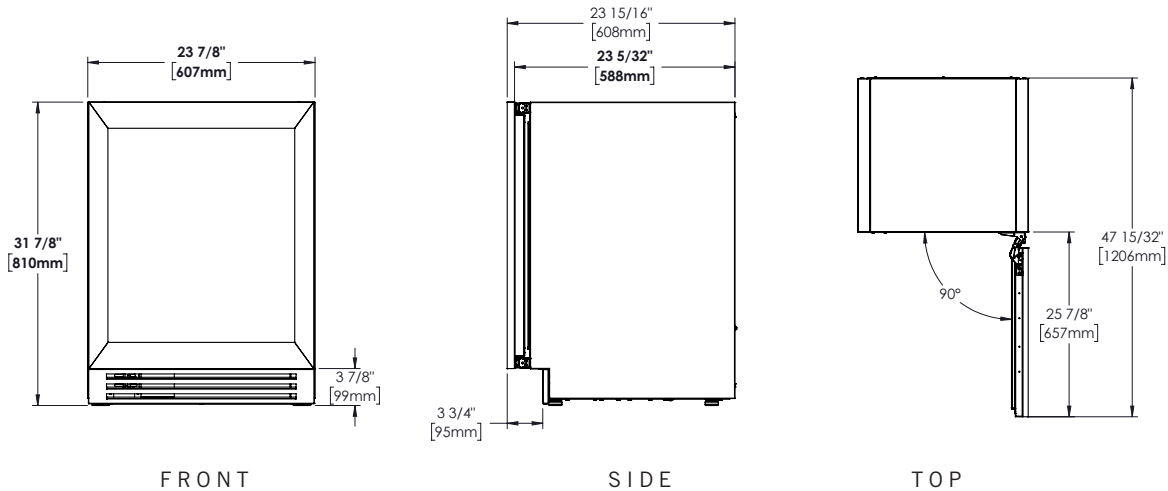

BUILD YOUR TRUE

Customize your True with a variety of finish and hardware options at true-residential.com/custom.

TUBADA-24-RG-A~O

SPECIFICATIONS

Dimensions (w x h x d) 23⁷/₈" x 31⁷/₈" x 23⁵/₃₂"

Cutout Dimensions (w x h x d) 24" x 32" x 24"

Standard Overlay Panel (w x h x d) 23⁵/₈" x 28" x 3/4"

Panel provided by others. Other installation options available. Consult install guide for details.

Capacity 5.0

Temperature Range 33°– 41°F (0.5°– 5°C)

Weight (lbs.) 145

Voltage 115/60/1 115/60/1 NEMA-5-15R

Amps 0.8

Annual Energy Consumption (kWh) 275

Power Cord Length (ft.) 10

Energy Star Rated –

24" OVERLAY GLASS DOOR BEVERAGE CENTER

TUBADA-24-LG/RG-A~O – (shown with a 3/4" cabinetry panel.)

OPENING DIMENSIONS

MODEL OPTIONS

MODEL	FINISH
TURADA-24-LG-A~O	Overlay glass door, left hinged
TURADA-24-RG-A~O	Overlay glass door, right hinged

Stainless steel version also available

ACCESSORIES (OPTIONAL)