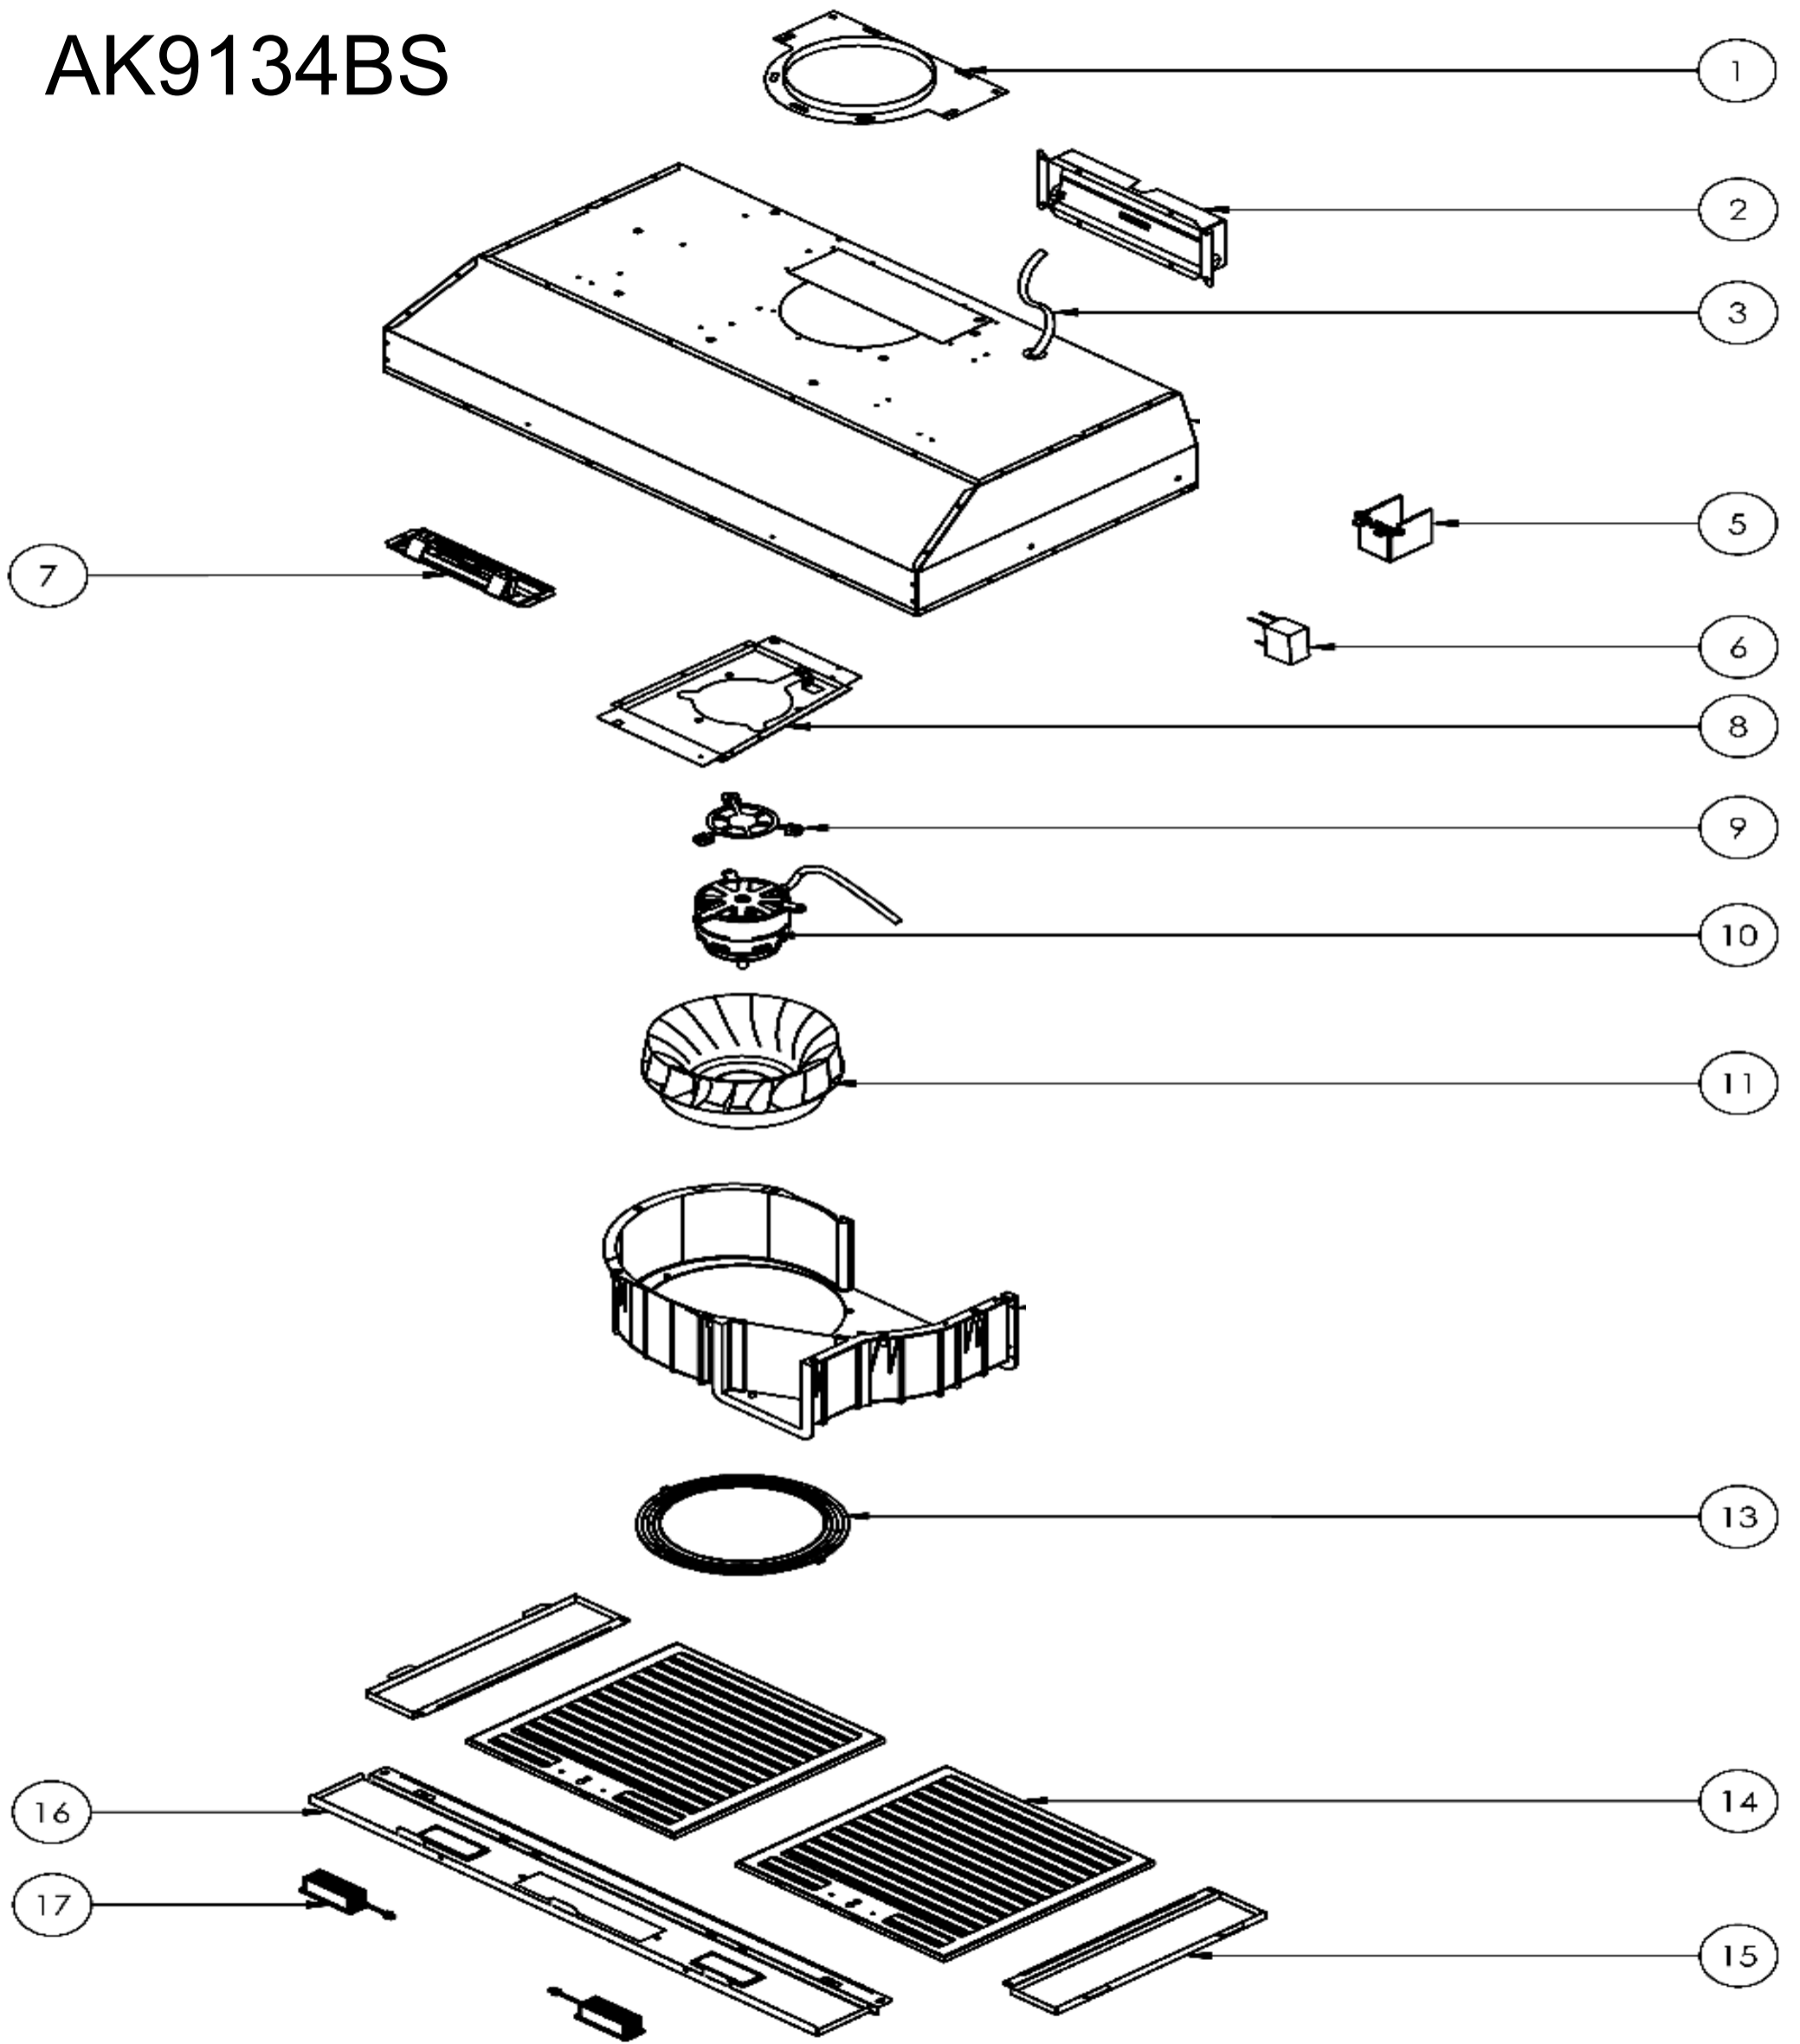

AK9128BS AK9134BS

Monsoon Mini

AK9128BS, AK9134BS

Ref #	Part #	Description	Qty.
1	54050065	7in Round Collar	1
2	54060011	3-1/4in x 10in Rectangular Collar	1
3	11030015	Electrical Wires	1
5	54200011	Electrical Junction Box	1
6	12050024	Capacitor	1
7	11000152	Switch Assembly	1
8	50410009	Motor Isolator	1
9	54140060	Motor Bracket	1
10	12120090	Motor	1
11	54250022	Blower Wheel	1
13	56210040	Blower Wheel Cover	1
14	50210041	Hybrid Baffle Filter	2
15	50120087	Side Spacer Panel (AK9134BS)	2
16	50110326	Light Panel (AK9128BS)	1
16	50110327	Light Panel (AK9134BS)	1
17	Z0B0049	LumiLight LED, 6W	2
18	05000153	Hardware Packet	1