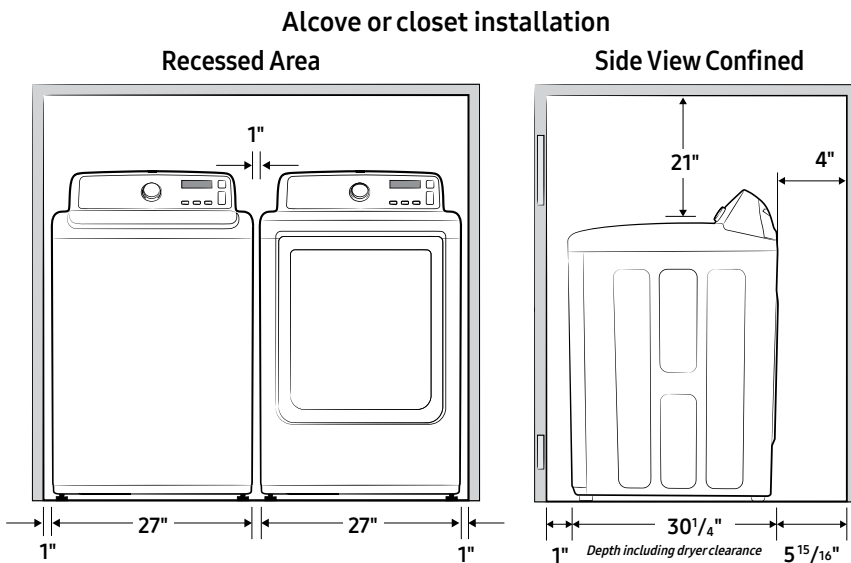

WA45T3400AW

SAMSUNG

Samsung 4.5 cu. ft. Capacity Top Load Washer with Active WaterJet

Installation Specifications

Minimum clearances for closets and alcoves:

- Sides – 1"
- Top – 21"
- Rear – 5¹⁵/₁₆"
- Closet Front – 1"

If both the washer and a dryer are installed in the same location, the front of the alcove or closet must have two unobstructed air openings for a combined minimum total area of 72-inch². This clearance requirement is applicable for washers only.

For dryer's clearance requirement, see the dryer's user manual.