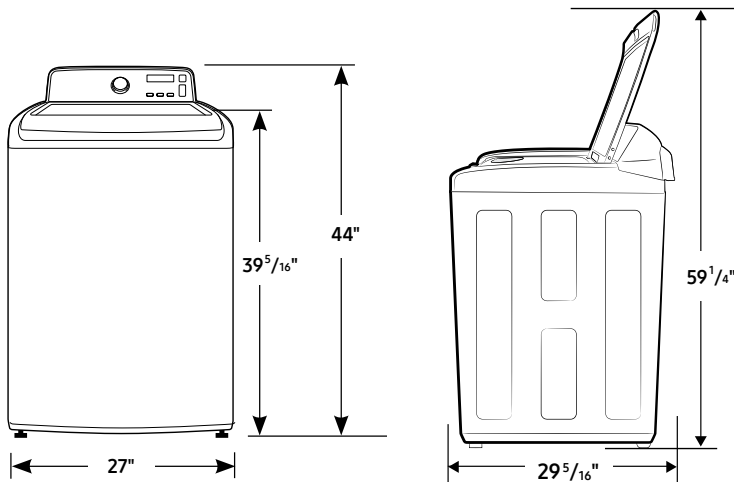

### Installation Specifications

### Dimensions

#### Shipping Dimensions & Weight (WxHxD)

Dimensions: 29<sup>9</sup>/<sub>16</sub>" x 46<sup>9</sup>/<sub>16</sub>" x 31"  
Weight: 145.5 lbs

Color	Model #	UPC Code
White	WA45T3400AW	887276440392