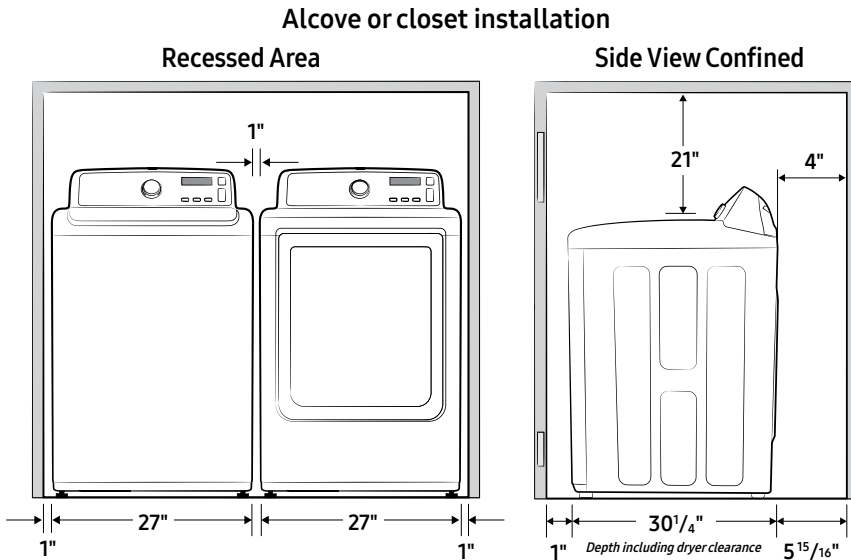

WA45T3400AP

SAMSUNG

Samsung 4.5 cu. ft. Capacity Top Load Washer with Active WaterJet

Installation Specifications

Minimum clearances for closets and alcoves:

- Sides – 1"
- Top – 21"
- Rear – 5¹⁵/₁₆"
- Closet Front – 1"