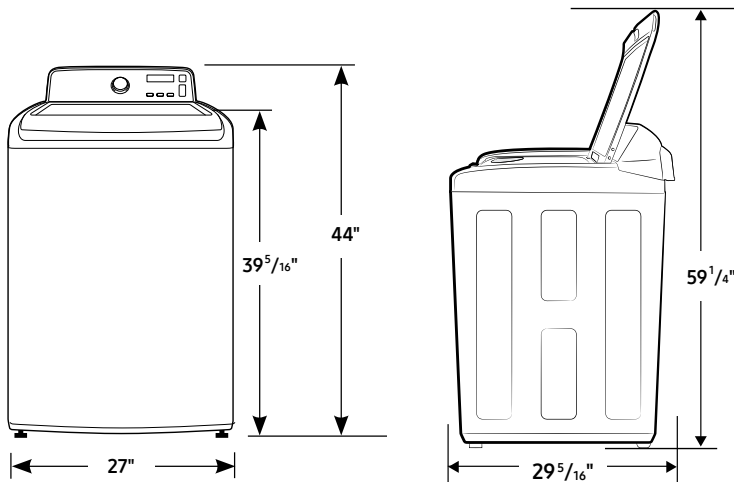

Dimensions

10 Preset Washing Cycles:

Normal, Bedding/Waterproof, Heavy Duty, Permanent Press, Delicates, Quick Wash, Self Clean, Rinse and Spin, Spin Only, Deep Wash

6 Additional Washing Options:

Delay End, Presoak, Extra Rinse, Sound On/Off, Child Lock, Smart Care

5 Temperature Levels:

Hot, Warm, Eco Warm, Cool, Cold

3 Soil Levels:

Heavy, Normal, Light

Dispenser Trays:

Main Wash, Softener, Bleach

Warranty

One (1) Year Parts and Labor
Three (3) Years Stainless Steel Tub (Part Only)
Five (5) Years AC Motor (Part Only)

Product Dimensions & Weight (WxHxD)

Dimensions: 27" x 44" x 29⁵/₁₆"
Weight: 134.5 lbs

Shipping Dimensions & Weight (WxHxD)

Dimensions: 29⁹/₁₆" x 46⁹/₁₆" x 31"
Weight: 145.5 lbs

Color	Model #	UPC Code
Platinum	WA45T3400AP	887276440385

Matching Dryer (Electric/Gas)

Platinum	DVE45T3400P	887276440354
Platinum	DVG45T3400P	887276440361