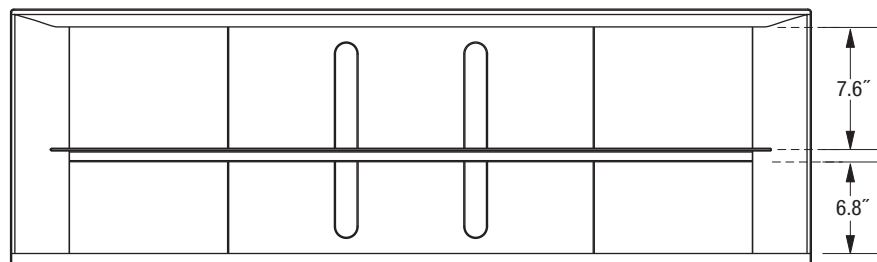

MB-65DS

Matching Base for WD-65731

TOP

OVERALL DIMENSIONS (Approx.)

TV+Base Height	Effective Height	Width	Depth	Weight
58.3"	17.5"	58.5"	20.3"	89.0 lbs.

FRONT

LEFT SIDE

GLASS SHELF HEIGHT ADJUSTABLE; SHOWN IN CENTERMOST POSITION

Note: Illustrations not necessarily to scale. Descriptions and specifications subject to change without notice. The dimensions are approximate for general information when deciding the locations and placements of the product. When creating a custom-built environment for this product, please take exact measurements from the specific unit to be installed before doing any finished carpentry. When installing the unit, allow for air circulation, ventilation, and variations due to manufacturing tolerances. The cosmetic appearance of the product may vary from that depicted here. Not responsible for typographical or printed errors.