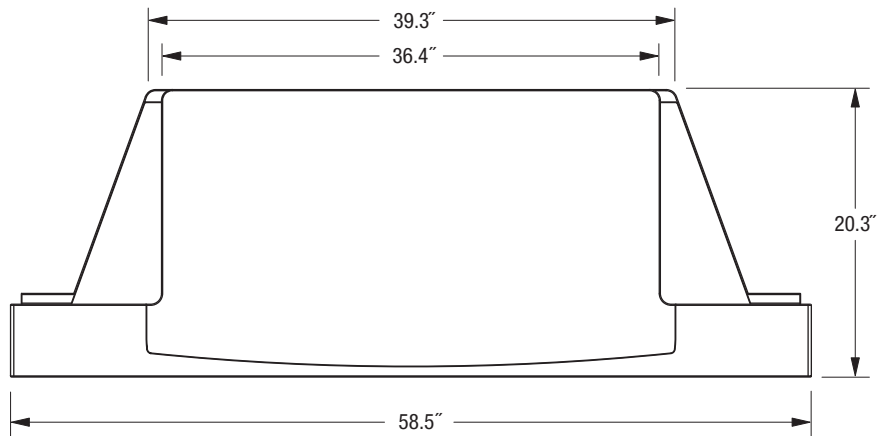

MB-65DS

Matching Base for WD-65731

TOP

OVERALL DIMENSIONS (Approx.)

TV+Base Height	Effective Height	Width	Depth	Weight
58.3"	17.5"	58.5"	20.3"	89.0 lbs.

FRONT

LEFT SIDE

GLASS SHELF HEIGHT ADJUSTABLE; SHOWN IN CENTERMOST POSITION

Note: Illustrations not necessarily to scale. Descriptions and specifications subject to change without notice. The dimensions are approximate for general information when deciding the locations and placements of the product. When creating a custom-built environment for this product, please take exact measurements from the specific unit to be installed before doing any finished carpentry. When installing the unit, allow for air circulation, ventilation, and variations due to manufacturing tolerances. The cosmetic appearance of the product may vary from that depicted here. Not responsible for typographical or printed errors.