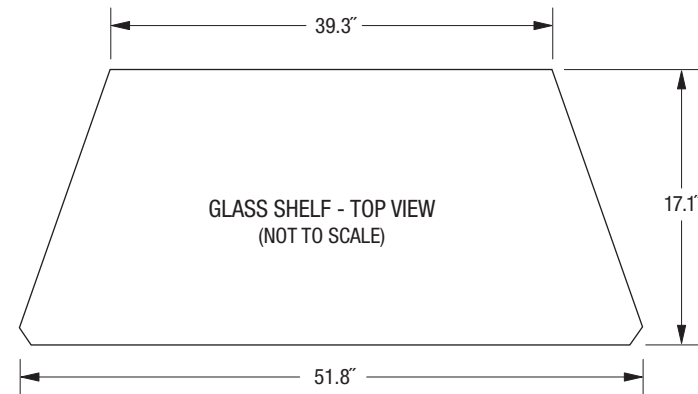

MB-65DS

Matching Base for WD-65731

TOP

OVERALL DIMENSIONS (Approx.)

TV+Base Height	Effective Height	Width	Depth	Weight
58.3"	17.5"	58.5"	20.3"	89.0 lbs.

FRONT

LEFT SIDE

GLASS SHELF HEIGHT ADJUSTABLE; SHOWN IN CENTERMOST POSITION

Note: Illustrations not necessarily to scale. Descriptions and specifications subject to change without notice. The dimensions are approximate for general information when deciding the locations and placements of the product. When creating a custom-built environment for this product, please take exact measurements from the specific unit to be installed before doing any finished carpentry. When installing the unit, allow for air circulation, ventilation, and variations due to manufacturing tolerances. The cosmetic appearance of the product may vary from that depicted here. Not responsible for typographical or printed errors.