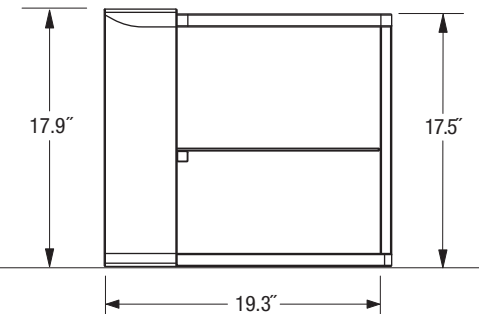

MB-65DS

Matching Base for WD-65731

TOP

OVERALL DIMENSIONS (Approx.)

TV+Base Height	Effective Height	Width	Depth	Weight
58.3"	17.5"	58.5"	20.3"	89.0 lbs.

FRONT

LEFT SIDE

GLASS SHELF HEIGHT ADJUSTABLE; SHOWN IN CENTERMOST POSITION

Note: Illustrations not necessarily to scale. Descriptions and specifications subject to change without notice. The dimensions are approximate for general information when deciding the locations and placements of the product. When creating a custom-built environment for this product, please take exact measurements from the specific unit to be installed before doing any finished carpentry. When installing the unit, allow for air circulation, ventilation, and variations due to manufacturing tolerances. The cosmetic appearance of the product may vary from that depicted here. Not responsible for typographical or printed errors.