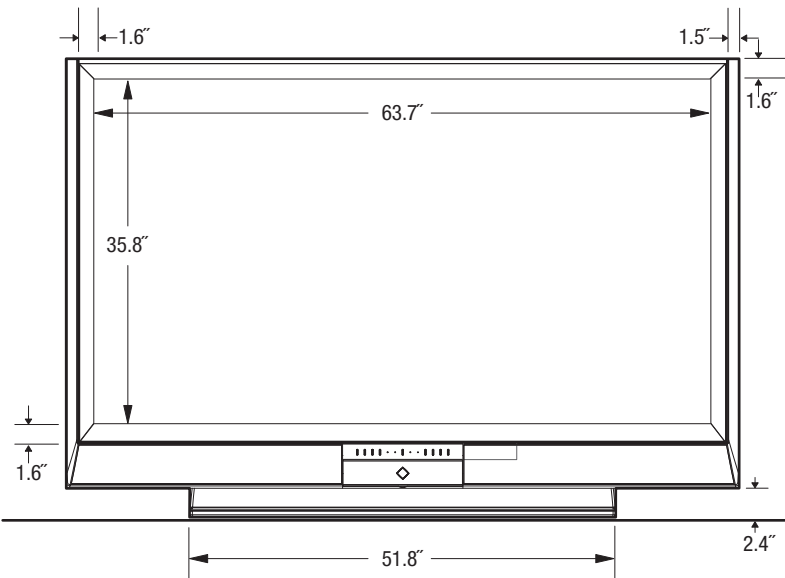

WD-73831

1080p DLP® HDTV

OVERALL DIMENSIONS (Approx.)

Height	Width	Depth	TV Weight	Power Consumption
44.8"	69.9"	21.5"	190.0 lbs	295 W

TOP

FRONT

BACK PANEL

LEFT SIDE

Note: Illustrations not necessarily to scale.

Descriptions and specifications subject to change without notice. The dimensions are approximate for general information when deciding the locations and placements of the product. When creating a custom-built environment for this product, please take exact measurements from the specific unit to be installed before doing any finished carpentry. When installing the unit, allow for air circulation, ventilation, and variations due to manufacturing tolerances. The cosmetic appearance of the product may vary from that depicted here. Not responsible for typographical or printed errors.