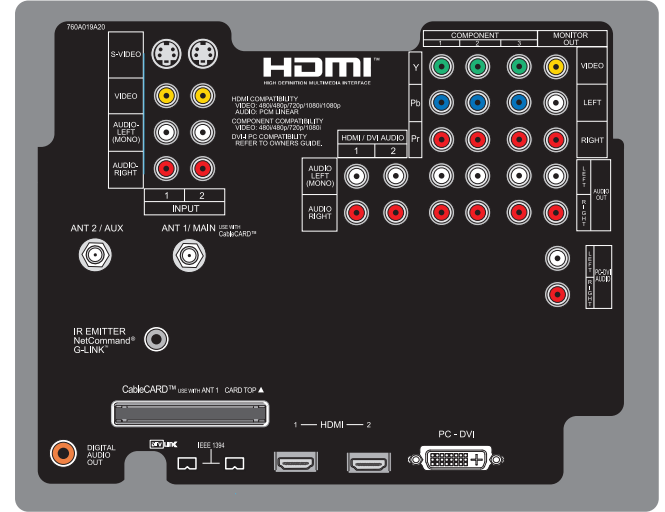

WD-73831

1080p DLP® HDTV

OVERALL DIMENSIONS (Approx.)

Height	Width	Depth	TV Weight	Power Consumption
44.8"	69.9"	21.5"	190.0 lbs	295 W

TOP

FRONT

BACK PANEL

LEFT SIDE