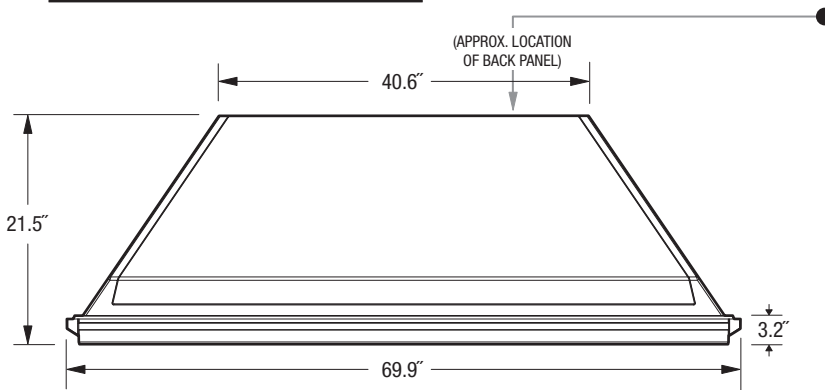

WD-73831

1080p DLP® HDTV

OVERALL DIMENSIONS (Approx.)

Height	Width	Depth	TV Weight	Power Consumption
44.8"	69.9"	21.5"	190.0 lbs	295 W

TOP

FRONT

BACK PANEL

LEFT SIDE

Note: Illustrations not necessarily to scale.

Descriptions and specifications subject to change without notice. The dimensions are approximate for general information when deciding the locations and placements of the product. When creating a custom-built environment for this product, please take exact measurements from the specific unit to be installed before doing any finished carpentry. When installing the unit, allow for air circulation, ventilation, and variations due to manufacturing tolerances. The cosmetic appearance of the product may vary from that depicted here. Not responsible for typographical or printed errors.