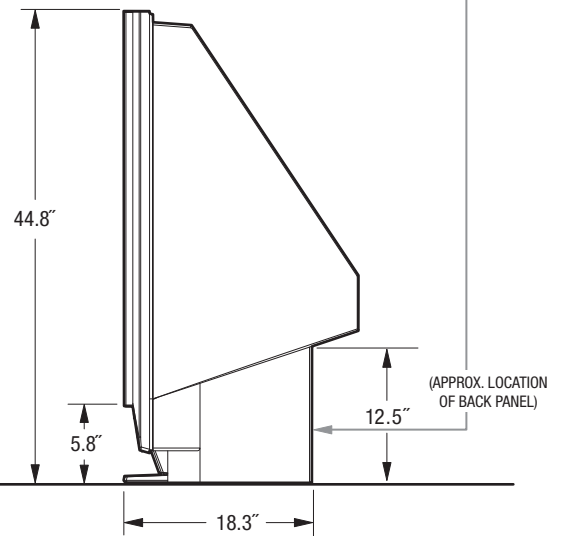

WD-73831

1080p DLP® HDTV

OVERALL DIMENSIONS (Approx.)

Height	Width	Depth	TV Weight	Power Consumption
44.8"	69.9"	21.5"	190.0 lbs	295 W

TOP

FRONT

BACK PANEL

LEFT SIDE

Note: Illustrations not necessarily to scale.

Descriptions and specifications subject to change without notice. The dimensions are approximate for general information when deciding the locations and placements of the product. When creating a custom-built environment for this product, please take exact measurements from the specific unit to be installed before doing any finished carpentry. When installing the unit, allow for air circulation, ventilation, and variations due to manufacturing tolerances. The cosmetic appearance of the product may vary from that depicted here. Not responsible for typographical or printed errors.