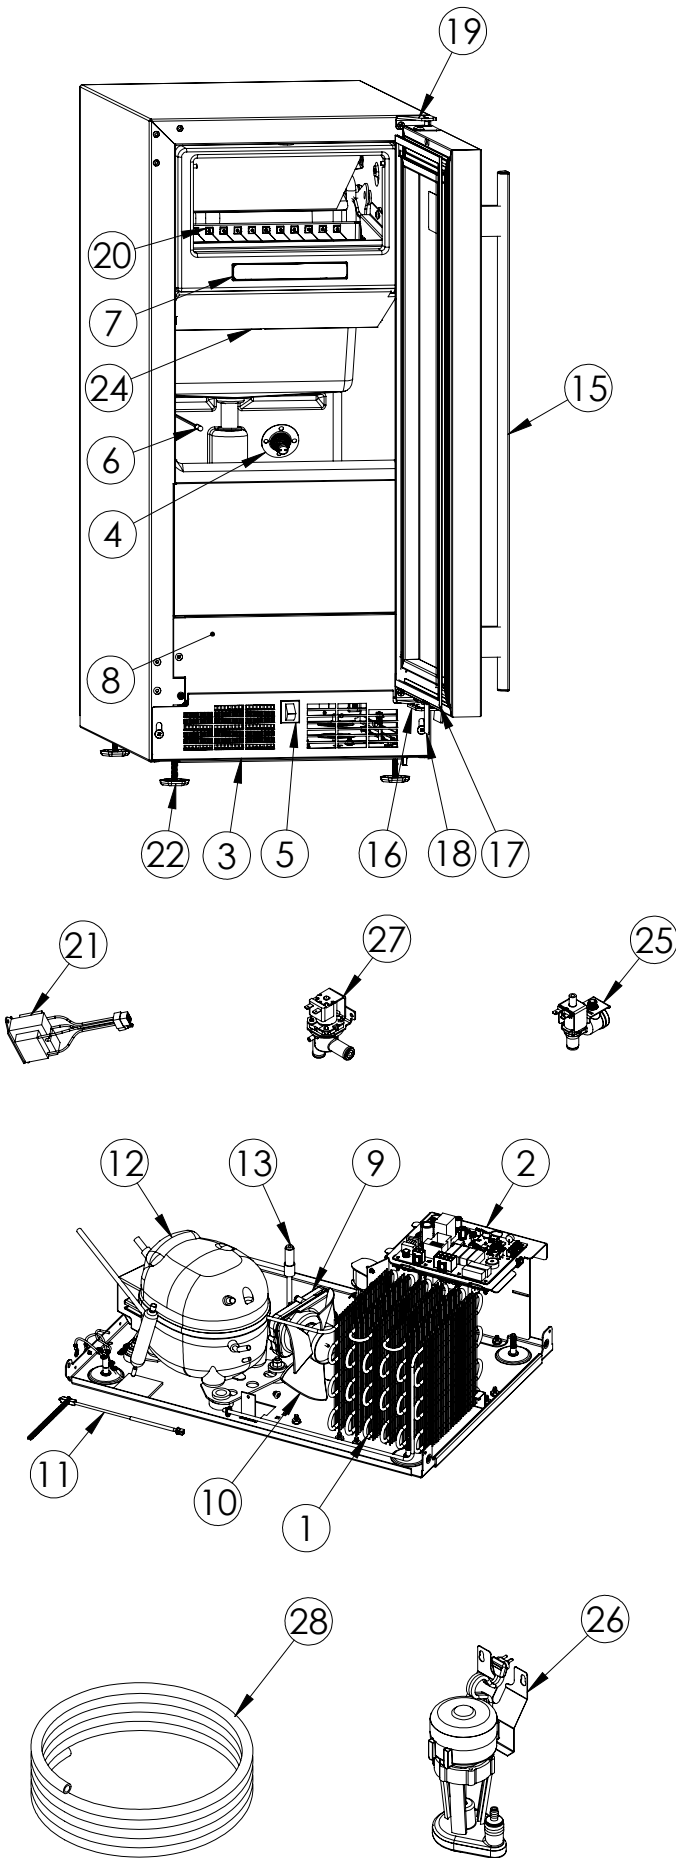

Service Parts List

marvelrefrigeration.com
616-754-5601

MLCL215-SG01A		
ITEM	DESCRIPTION	MARVEL P/N
1	CONDENSER ASSEMBLY	S41013912
2	MAIN CONTROL BOARD KIT	42249330
3	GRILLE	S41015692-BLK
4	WHITE LED LIGHT	42249105
5	REED SWITCH	42246922
6	THERMISTOR ASSEMBLY	S41050612
7	UI DISPLAY KIT	S41050602-LK
8	ACCESS COVER	S41014463-BLK
9	CONDENSER FAN MOTOR	42248161
10	CONDENSER FAN BLADE	42248160
11	CONDENSER SENSOR	S41050609
12	EMBRACO COMPRESSOR	42242580
13	HOT GAS VALVE	42249497
14	EVAPORATOR ASSEMBLY	42249569
15	DOOR ASSEMBLY	S42038920
16	DOOR STOP	S41015708-SS
17	DOOR GASKET	S31580-041
18	STRIKER PLATE	S41015709-BLK
19	HINGE KIT	S52411635-CHR
20	GRID CUTTER	42249542
21	GRID CUTTER TRANSFORMER	S41050610
22	LEG LEVELERS (4)	42243808
23	POWER CORD*	S41050606
24	ICE DEFLECTOR	S41012776-BLK
25	WATER SUPPLY VALVE	S41014084
26	CIRCULATION PUMP	42242980
27	DRAIN VALVE	42249456
28	CORRUGATED DRAIN HOSE	42249531

* NOT PICTURED