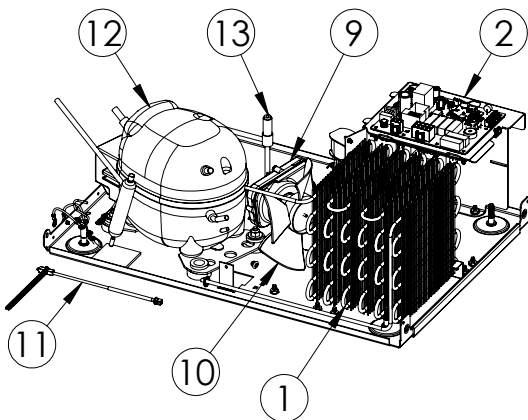

Service Parts List

marvelrefrigeration.com
616-754-5601

MACL215-SS01A		
ITEM	DESCRIPTION	MARVEL P/N
1	CONDENSER ASSEMBLY	S41013912
2	MAIN CONTROL BOARD KIT	42249330
3	GRILLE	S41015692-BLK
4	WHITE LED LIGHT	42249105
5	REED SWITCH	42246922
6	THERMISTOR ASSEMBLY	S41050612
7	UI DISPLAY KIT	S41050602-NLK
8	ACCESS COVER	S41014463-BLK
9	CONDENSER FAN MOTOR	42248161
10	CONDENSER FAN BLADE	42248160
11	CONDENSER SENSOR	S41050609
12	EMBRACO COMPRESSOR	42242580
13	HOT GAS VALVE	42249497
14	EVAPORATOR ASSEMBLY	42249569
15	DOOR ASSEMBLY	S42038973
16	DOOR STOP	S41015708-BLK
17	DOOR GASKET	S31580-071
18	STRIKER PLATE	S41015709-BLK
19	HINGE KIT	S52411635-BLK
20	GRID CUTTER	42249542
21	GRID CUTTER TRANSFORMER	S41050610
22	LEG LEVELERS (4)	42243808
23	POWER CORD*	S41050606
24	ICE DEFLECTOR	S41012776-BLK
25	WATER SUPPLY VALVE	S41014084
26	CIRCULATION PUMP	42242980
27	DRAIN VALVE	42249456
28	CORRUGATED DRAIN HOSE	42249531

* NOT PICTURED