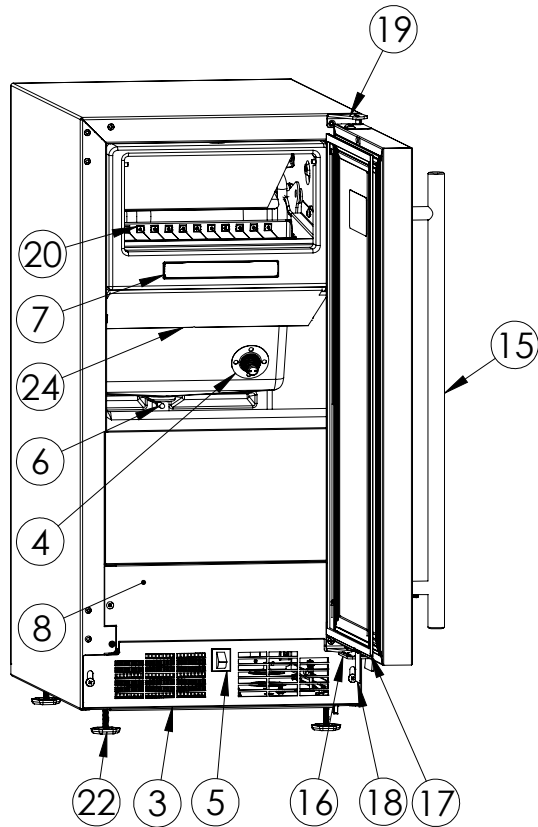

Service Parts List

marvelrefrigeration.com
616-754-5601

MACL215-SS01A		
ITEM	DESCRIPTION	MARVEL P/N
1	CONDENSER ASSEMBLY	S41013912
2	MAIN CONTROL BOARD KIT	42249330
3	GRILLE	S41015692-BLK
4	WHITE LED LIGHT	42249105
5	REED SWITCH	42246922
6	THERMISTOR ASSEMBLY	S41050612
7	UI DISPLAY KIT	S41050602-NLK
8	ACCESS COVER	S41014463-BLK
9	CONDENSER FAN MOTOR	42248161
10	CONDENSER FAN BLADE	42248160
11	CONDENSER SENSOR	S41050609
12	EMBRACO COMPRESSOR	42242580
13	HOT GAS VALVE	42249497
14	EVAPORATOR ASSEMBLY	42249569
15	DOOR ASSEMBLY	S42038973
16	DOOR STOP	S41015708-BLK
17	DOOR GASKET	S31580-071
18	STRIKER PLATE	S41015709-BLK
19	HINGE KIT	S52411635-BLK
20	GRID CUTTER	42249542
21	GRID CUTTER TRANSFORMER	S41050610
22	LEG LEVELERS (4)	42243808
23	POWER CORD*	S41050606
24	ICE DEFLECTOR	S41012776-BLK
25	WATER SUPPLY VALVE	S41014084
26	CIRCULATION PUMP	42242980
27	DRAIN VALVE	42249456
28	CORRUGATED DRAIN HOSE	42249531

* NOT PICTURED