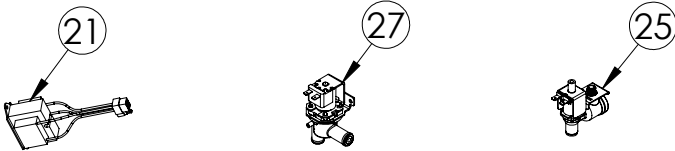

Service Parts List

marvelrefrigeration.com
616-754-5601

MACL215-SS01A		
ITEM	DESCRIPTION	MARVEL P/N
1	CONDENSER ASSEMBLY	S41013912
2	MAIN CONTROL BOARD KIT	42249330
3	GRILLE	S41015692-BLK
4	WHITE LED LIGHT	42249105
5	REED SWITCH	42246922
6	THERMISTOR ASSEMBLY	S41050612
7	UI DISPLAY KIT	S41050602-NLK
8	ACCESS COVER	S41014463-BLK
9	CONDENSER FAN MOTOR	42248161
10	CONDENSER FAN BLADE	42248160
11	CONDENSER SENSOR	S41050609
12	EMBRACO COMPRESSOR	42242580
13	HOT GAS VALVE	42249497
14	EVAPORATOR ASSEMBLY	42249569
15	DOOR ASSEMBLY	S42038973
16	DOOR STOP	S41015708-BLK
17	DOOR GASKET	S31580-071
18	STRIKER PLATE	S41015709-BLK
19	HINGE KIT	S52411635-BLK
20	GRID CUTTER	42249542
21	GRID CUTTER TRANSFORMER	S41050610
22	LEG LEVELERS (4)	42243808
23	POWER CORD*	S41050606
24	ICE DEFLECTOR	S41012776-BLK
25	WATER SUPPLY VALVE	S41014084
26	CIRCULATION PUMP	42242980
27	DRAIN VALVE	42249456
28	CORRUGATED DRAIN HOSE	42249531