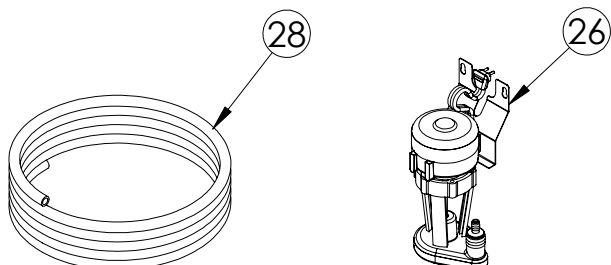

Service Parts List

marvelrefrigeration.com
616-754-5601

MACL215-SS01A		
ITEM	DESCRIPTION	MARVEL P/N
1	CONDENSER ASSEMBLY	S41013912
2	MAIN CONTROL BOARD KIT	42249330
3	GRILLE	S41015692-BLK
4	WHITE LED LIGHT	42249105
5	REED SWITCH	42246922
6	THERMISTOR ASSEMBLY	S41050612
7	UI DISPLAY KIT	S41050602-NLK
8	ACCESS COVER	S41014463-BLK
9	CONDENSER FAN MOTOR	42248161
10	CONDENSER FAN BLADE	42248160
11	CONDENSER SENSOR	S41050609
12	EMBRACO COMPRESSOR	42242580
13	HOT GAS VALVE	42249497
14	EVAPORATOR ASSEMBLY	42249569
15	DOOR ASSEMBLY	S42038973
16	DOOR STOP	S41015708-BLK
17	DOOR GASKET	S31580-071
18	STRIKER PLATE	S41015709-BLK
19	HINGE KIT	S52411635-BLK
20	GRID CUTTER	42249542
21	GRID CUTTER TRANSFORMER	S41050610
22	LEG LEVELERS (4)	42243808
23	POWER CORD*	S41050606
24	ICE DEFLECTOR	S41012776-BLK
25	WATER SUPPLY VALVE	S41014084
26	CIRCULATION PUMP	42242980
27	DRAIN VALVE	42249456
28	CORRUGATED DRAIN HOSE	42249531