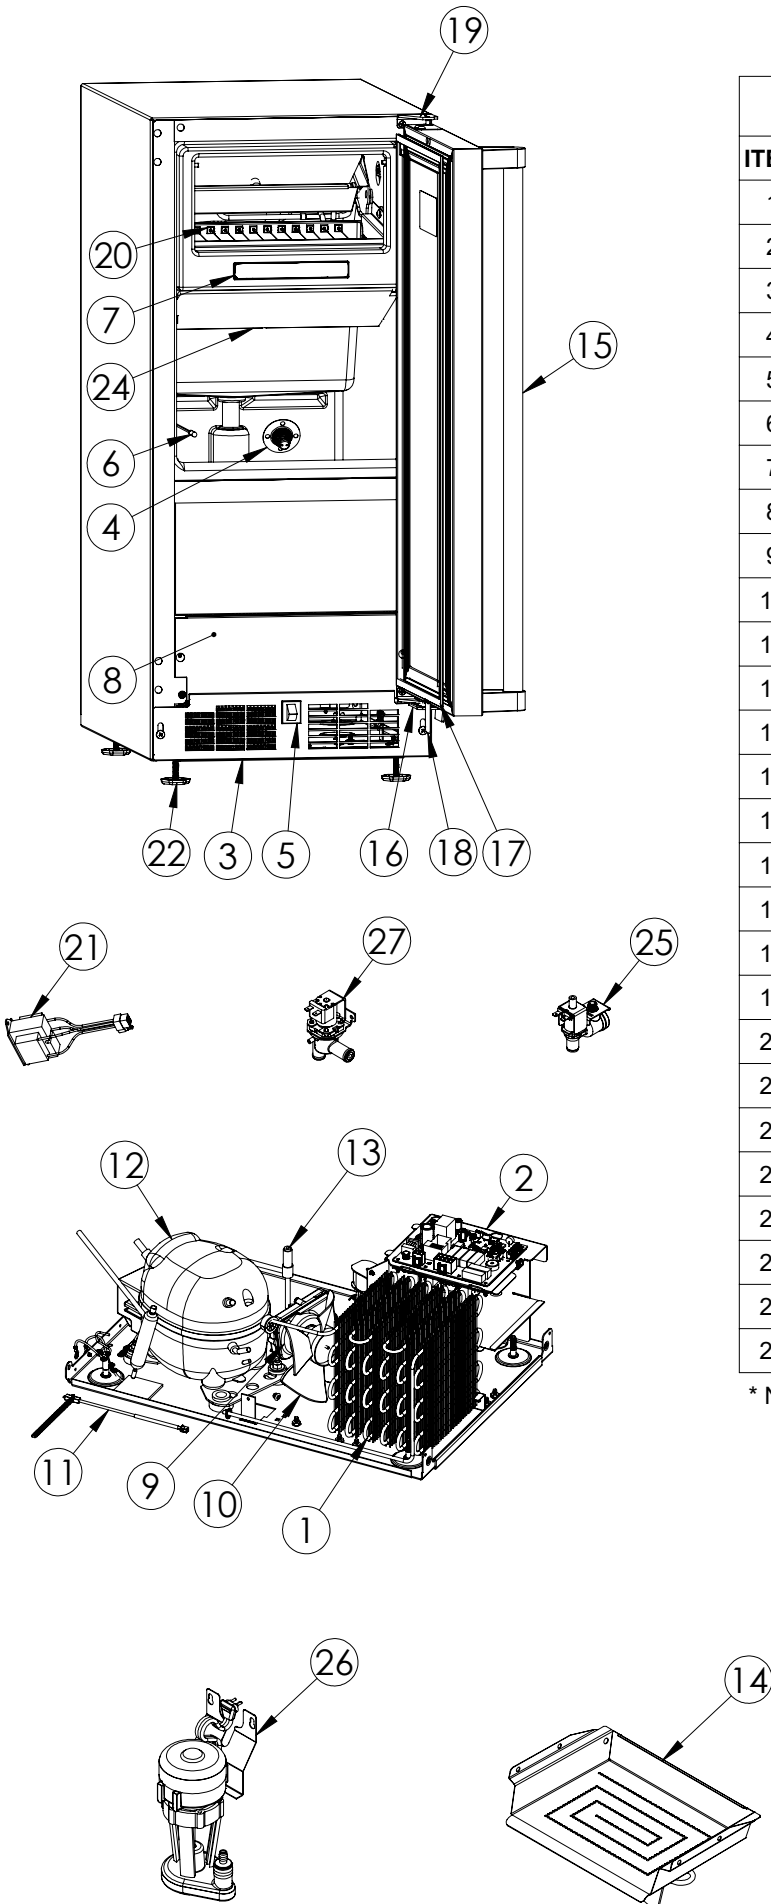

# Service Parts List

marvelrefrigeration.com  
616-754-5601

MOCL215-SS01A		
ITEM	DESCRIPTION	MARVEL P/N
1	CONDENSER ASSEMBLY	S41013912
2	MAIN CONTROL BOARD KIT	42249330
3	GRILLE	S41015692-SS
4	WHITE LED LIGHT	42249105
5	REED SWITCH	42246922
6	THERMISTOR ASSEMBLY	S41050612
7	UI DISPLAY KIT	S41050602-NLK
8	ACCESS COVER	S41014463-SS
9	CONDENSER FAN MOTOR	42248161
10	CONDENSER FAN BLADE	42248160
11	CONDENSER SENSOR	S41050609
12	EMBRACO COMPRESSOR	42242580
13	HOT GAS VALVE	42249497
14	EVAPORATOR ASSEMBLY	42249569
15	DOOR ASSEMBLY	S42038923
16	DOOR STOP	S41015708-SS
17	DOOR GASKET	S31580-041
18	STRIKER PLATE	S41015709-SS
19	HINGE KIT	S52411635-SS
20	GRID CUTTER	42249542
21	GRID CUTTER TRANSFORMER	S41050610
22	LEG LEVELERS (4)	42243808
23	POWER CORD*	S41050606
24	ICE DEFLECTOR	S41012776-BLK
25	WATER SUPPLY VALVE	S41014084
26	CIRCULATION PUMP	42242980
27	DRAIN VALVE	42249456

\* NOT PICTURED