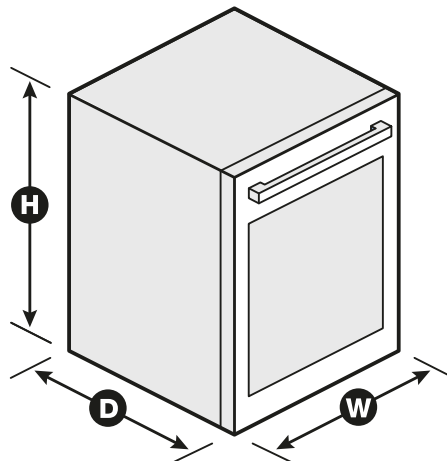

UV-Protected Thermal Glass Door

Filters UV rays to help protect wine and other beverages from premature aging.

NOTE: Dimensions are for planning purposes only. For complete details, see Installation Instructions packed with product. Specifications subject to change without notice.