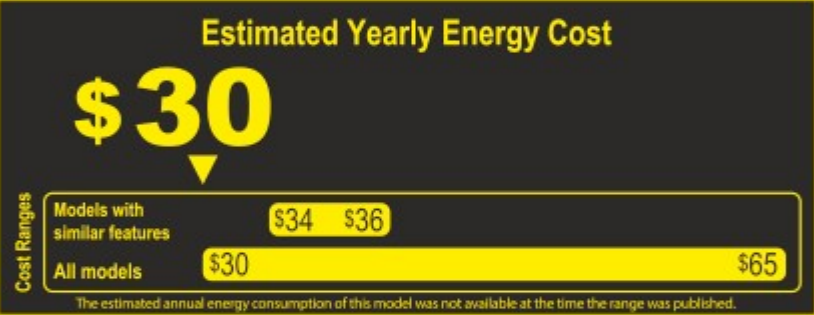

U.S. Government

Federal law prohibits removal of this label before consumer purchase.

ENERGYGUIDE

Refrigerator

- Automatic Defrost

Miele Inc.
 Model K 2602 Vi, K 2612 Vi
 K 2602 SF
 Capacity: 13.0 Cubic Feet

Compare ONLY to other labels with yellow numbers.
 Labels with yellow numbers are based on the same test procedures.

254 kWh
 Estimated Yearly Electricity Use

- Your cost will depend on your utility rates and use.
- Both cost ranges based on models of similar size capacity.
- Models with similar features have automatic defrost, and no freezer.
- Estimated energy cost based on a national average electricity cost of 12 cents per kWh.