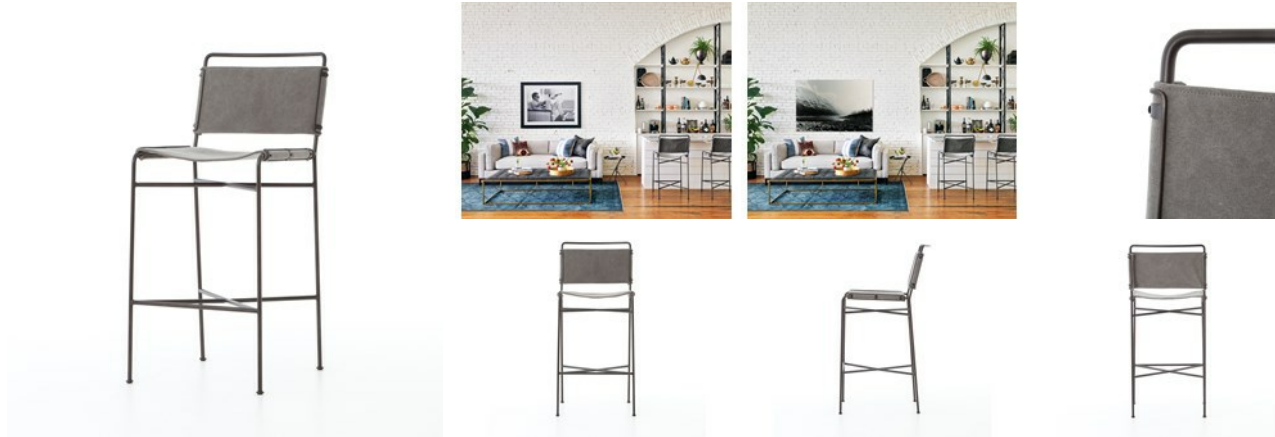

## Wharton Stool-Stonewash Grey-Bar

### OVERVIEW

Slim lines and mixed materials combine for ample comfort. Architecturally inspired steel tubing is graced by simply contoured canvas seating.

**Ready for Immediate Shipment:** 56

**More Arriving Soon:** Yes, Early September

### PRODUCT DETAILS

**SKU:** 105861-018

**Collection:** Irondale

**Weight:** 26.01 lb

**Colors:** Stonewash Grey, Waxed Black

**Materials:** 100% Cotton, Iron

**Volume:** 13.14 cu ft

**Overall Dimensions:** 20.75"w x 24.25"d x 44.00"h

**Seat Depth:** 15.25"

**Seat Height:** 30.25"