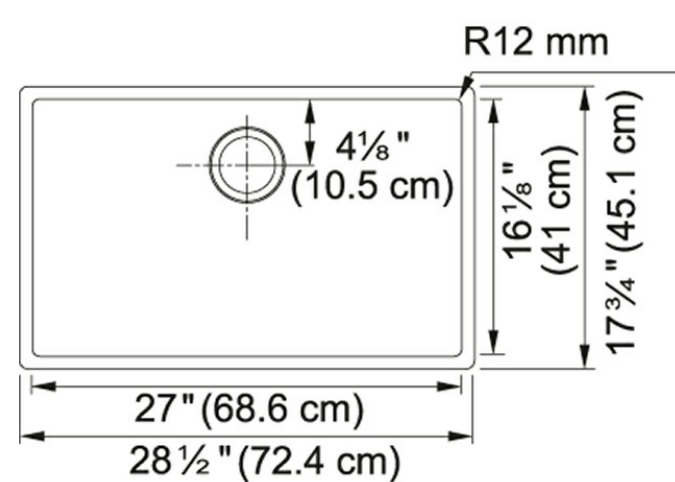

Product Picture

Technical Drawing

Product Dimensions

Length overall	28 1/2"
Width overall	17 3/4"
Depth Overall	9"
Length of large bowl	27"
Width of large bowl	16 1/8"
Depth of large bowl	9"
Minimum Cabinet Size	33"
Gauge	18