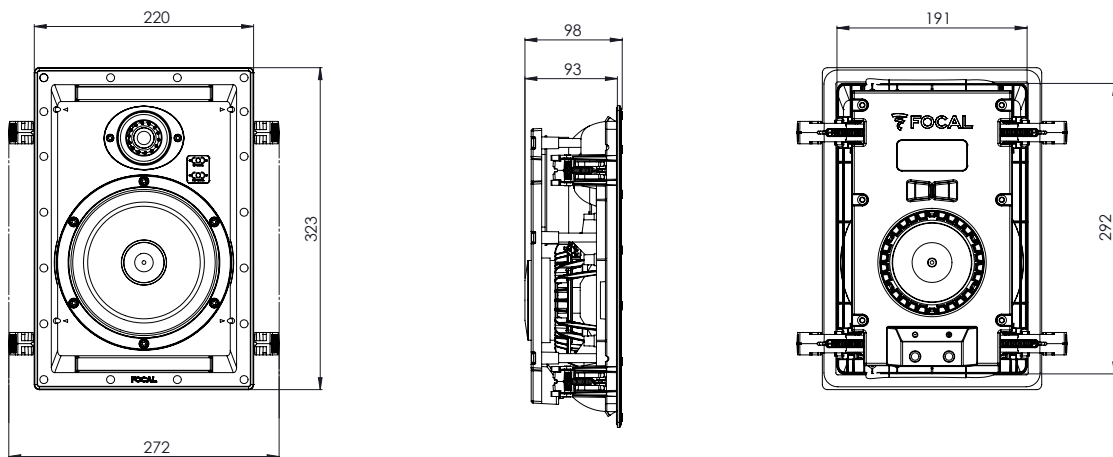

### Technical Specifications

Type	2-way in-wall
Drivers	6 1/2" (16.5cm) flax cone woofer, 1" (25mm) Al/Mg inverted dome tweeter
Sensitivity (2.83V/1m)	90dB
Frequency response (+/-3dB)	55Hz - 28kHz
Low frequency point (-6dB)	45Hz
Nominal impedance	8 Ω
Minimal impedance	4.5 Ω
Recommended amplifier power	25 - 130W
External dimensions (HxWxD)	12 5/4" x 8 1/16" x 3 7/8" (323 x 220 x 98mm)
Cut-Out diameter (HxL)	11 1/2" x 7 1/2" (292 x 191mm)
Depth from wall	3 1/16" (93mm)
Net weight (with front grille)	4.9lbs (2.25kg)
Packing dimensions (WxDxH)	16 5/16" x 12 1/8" x 7 1/4" (411 x 308 x 184mm)
Total weight (with packaging)	8.49 lbs (3.85kg)

## Dimensions