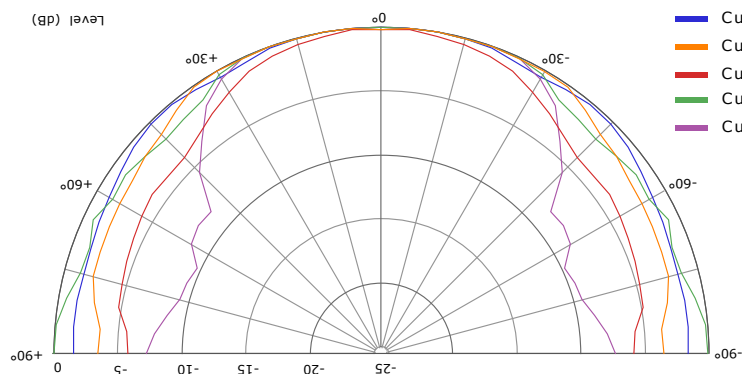

### Technical Specifications

Type	2-way in-wall
Drivers	6 1/2" (16.5cm) flax cone woofer, 1" (25mm) Al/Mg inverted dome tweeter
Sensitivity (2.83V/1m)	90dB
Frequency response (+/-3dB)	55Hz - 28kHz
Low frequency point (-6dB)	45Hz
Nominal impedance	8 Ω
Minimal impedance	4.5 Ω
Recommended amplifier power	25 - 130W
External dimensions (HxWxD)	12 5/4" x 8 1/16" x 3 7/8" (323 x 220 x 98mm)
Cut-Out diameter (HxL)	11 1/2" x 7 1/2" (292 x 191mm)
Depth from wall	3 1/16" (93mm)
Net weight (with front grille)	4.9lbs (2.25kg)
Packing dimensions (WxDxH)	16 5/16" x 12 1/8" x 7 1/4" (411 x 308 x 184mm)
Total weight (with packaging)	8.49 lbs (3.85kg)

## Dimensions

## Directivity Measurements

Horizontal (right)

Vertical