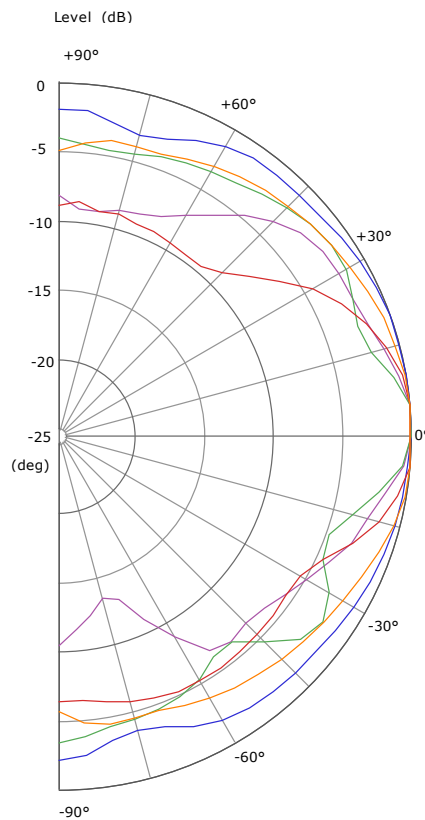

### Technical Specifications

Type	2-way in-wall
Drivers	6 1/2" (16.5cm) flax cone woofer, 1" (25mm) Al/Mg inverted dome tweeter
Sensitivity (2.83V/1m)	90dB
Frequency response (+/-3dB)	55Hz - 28kHz
Low frequency point (-6dB)	45Hz
Nominal impedance	8 Ω
Minimal impedance	4.5 Ω
Recommended amplifier power	25 - 130W
External dimensions (HxWxD)	12 5/4" x 8 1/16" x 3 7/8" (323 x 220 x 98mm)
Cut-Out diameter (HxL)	11 1/2" x 7 1/2" (292 x 191mm)
Depth from wall	3 1/16" (93mm)
Net weight (with front grille)	4.9lbs (2.25kg)
Packing dimensions (WxDxH)	16 5/16" x 12 1/8" x 7 1/4" (411 x 308 x 184mm)
Total weight (with packaging)	8.49 lbs (3.85kg)

## Dimensions

## Directivity Measurements

Horizontal (right)

Vertical