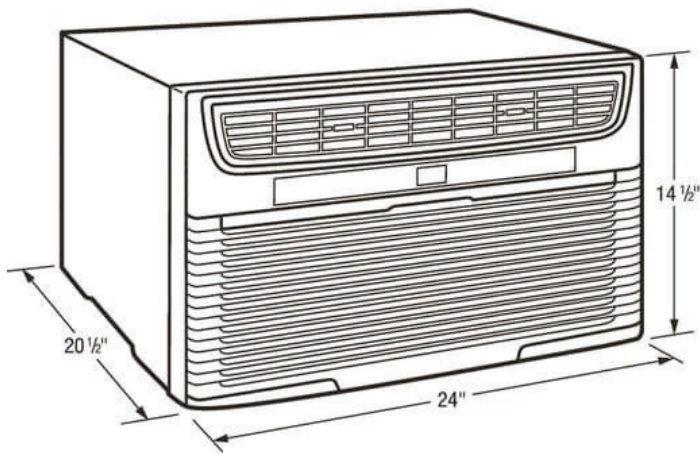

FFTA083WA1

Built-In Air Conditioner

Available Colors : White

Version : 03/20

8,000 BTU Built-In Room Air Conditioner- 115V/60Hz

Installation Drawing