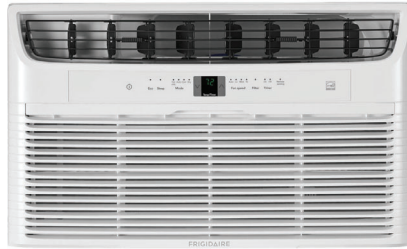

FRIGIDAIRE

FFTA083WA1

Built-In Air Conditioner

Available Colors : White

Version : 03/20

8,000 BTU Built-In Room Air Conditioner- 115V/60Hz

Product Specifications

AC

Filter Access	Slide-Out
Fan Speed - Fan - General	3
Cabinet Louvers	No
Window Mounting Kit	No
Clean Air Ionizer	No
Remote Control	Full Function / Remote Thermostat
Noise Level dB (High)	59
Low Voltage Start-up	Yes
Noise Level dB (Med)	57
Fan Auto	Yes
Fan Speeds - Cool	3
Air CFM (High)	280
Air CFM (Med)	259
Motor RPM (High)	1460
Motor RPM (Low)	1260
Air CFM (Low)	230
Exhaust Vent	No
Vents Closed	Yes
Slide-Out Chassis	No
Energy Saver	Yes
Noise Level dB (Low)	55
24-Hour On/Off Timer	Yes
Filter Type	Easy-to-Clean Washable Filter
Air Direction Control	6-Way
Fresh Air	No
Filter Check	Yes
Charge - ozs	18.2
Motor RPM (Med)	1360

Certifications & Approvals

ENERGY STAR® Certified	Yes
Safety Certification	UL/CUL
ADA Compliant - All Brands	No
ETL Listed	No
NSF® Certified	No

Controls

Control Location	Center panel
Sleep Mode	Yes
Control Type	Electronic

Dimensions: Cut-Out

Height	15-5/8"
Width	25-15/16"
Width (Sleeve)	25-15/16"
Height (Sleeve)	15-5/8"

Electrical Specifications

Plug Type	LCDI 5-15P
Amps (Cool)	7
Power Cord Length	6' (6-1/2')
Watts (Cool)	750
Voltage Rating	115V 60Hz

Dimensions: Exterior

Depth	20-5/8"
Height	14-1/2"
Width	24"

General Specifications

Warranty	1 Year Full/5 Year Sealed System
Shipping Weight (lbs)	78
Max Wall Thickness	18"
Refrigerant	R410a
PROP 65 Label	Yes

Performance

Cool Area (Sq. Ft.)	350
Energy Efficiency Ratio	10.6
Dehumidification - Pints/Hr	1.9
Performance Certification	AHAM
BTU (Cool)	8000

Accessories

Included Accessory	Universal Trim Kit
Unique Accessory Available	Sleeve Kit 5304514430 or 5304514429 / Outside Grille EA109T

FRIGIDAIRE

© 2018 Electrolux Home Products, Inc.