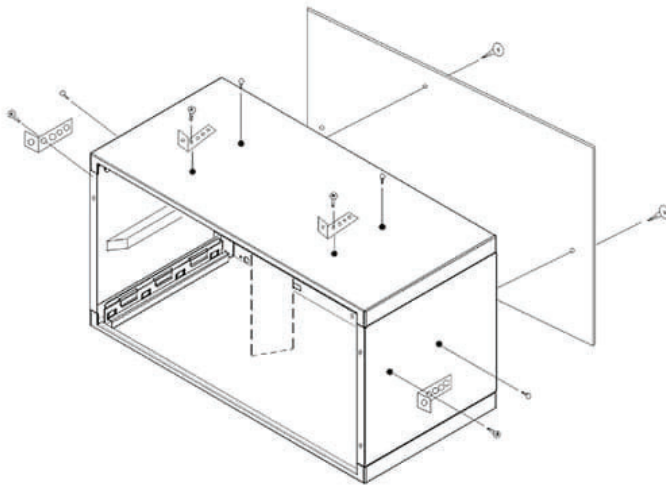

Through-The-Wall 18" Sleeve Kit