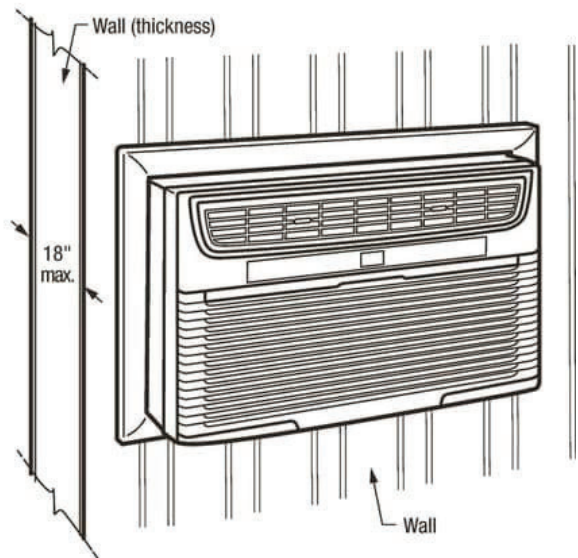

Through-The-Wall Installation