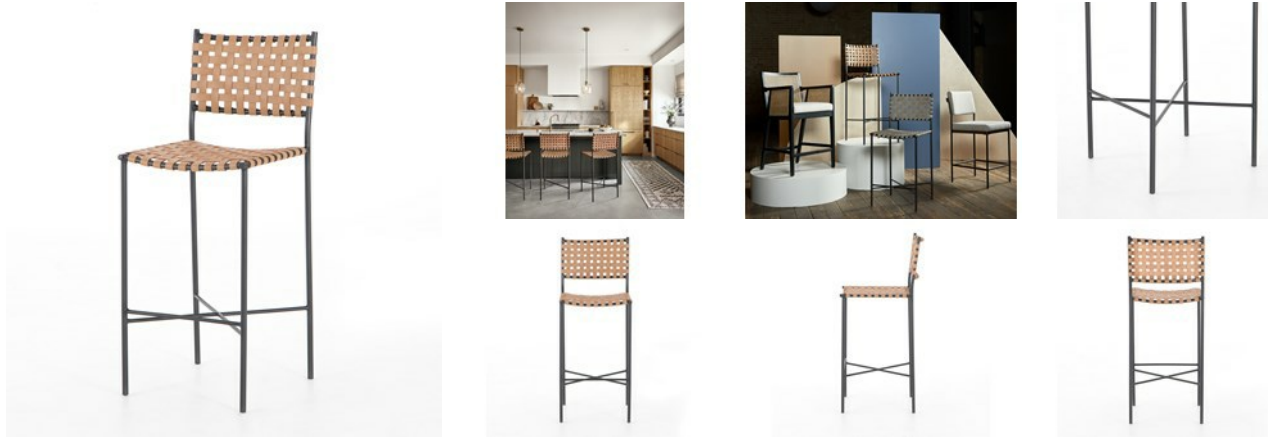

223601-003

Garza Stool-Natural Leather-Bar

OVERVIEW

In its beautifully versatile natural hue, hand-cut top-grain leather weaves to fashion a modern farmhouse look, with slim, black-finished iron framing for lightness.

Ready for Immediate Shipment: 16
More Arriving Soon: Yes, Late August

PRODUCT DETAILS

SKU: 223601-003

Collection: Sevilla

Weight: 10.92 lb

Colors: Natural Leather, Gunmetal

Materials: Top Grain Leather, Iron

Volume: 12.5 cu ft

Overall Dimensions: 17.50"w x 20.25"d x 44.00"h

Seat Depth: 17.5"

Seat Height: 29"

COLLECTION OVERVIEW

From the Sevilla Collection

Handcrafted and artisan-driven, for a naturally luxurious look. From bar and counter seating and versatile bedroom styles to occasional tables and beyond, top-grain leathers feature intricate hand-stitching and weaving, meeting beautiful Rosa Morada woods, concrete tiling and more to craft an eye-catching, elevated material mix that feels global and familiar at once.