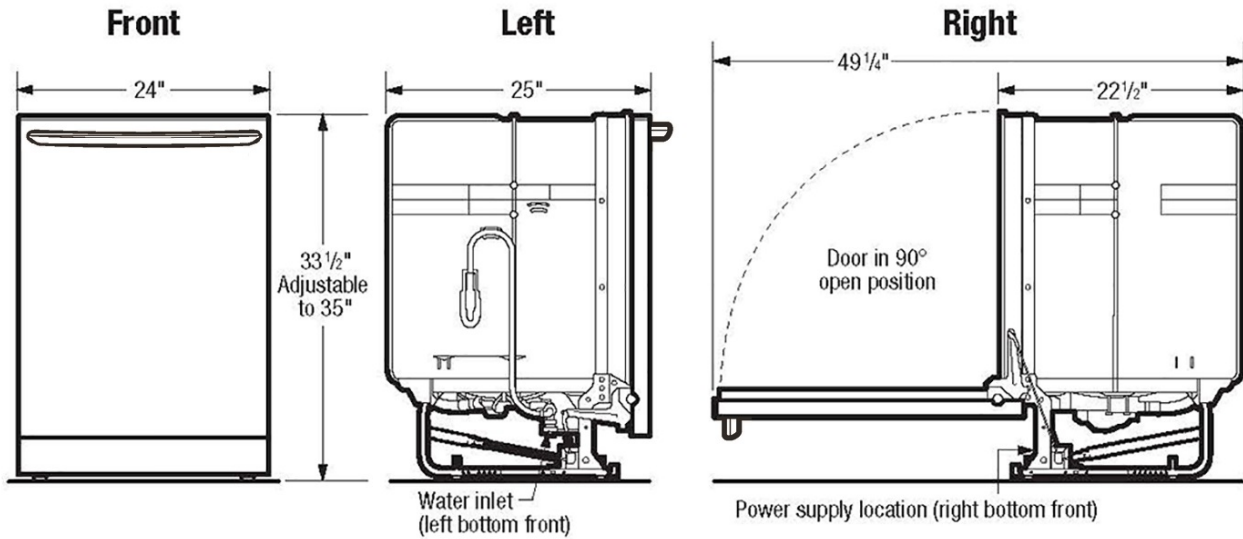

FRIGIDAIRE GALLERY

FGID2468UF
FGID2468UD

Available Colors : Stainless Steel, Black Stainless Steel

Dishwasher

Version : 05/19

24" Built-In Dishwasher with Dual OrbitClean® Wash System

Installation Drawing