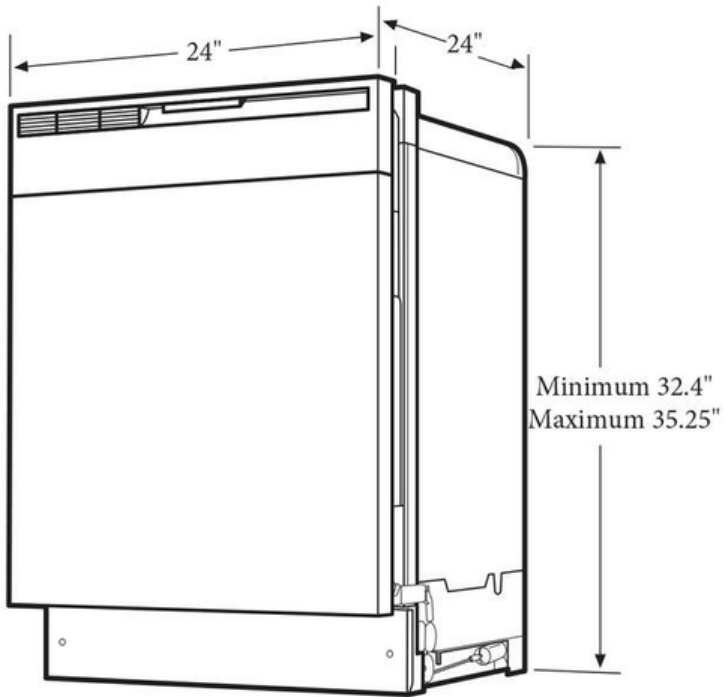

CANADA • 5855 Terry Fox Way • Mississauga, ON L5V 3E4 • 1-800-265-8352 • frigidaire.ca

Frigidaire

24" Built-In Dishwasher

FFBD2420US, FFBD2420UW, FFBD2420UB

Version : 05/21

Note: For planning purposes only. Always consult local and national electric, gas and plumbing codes.