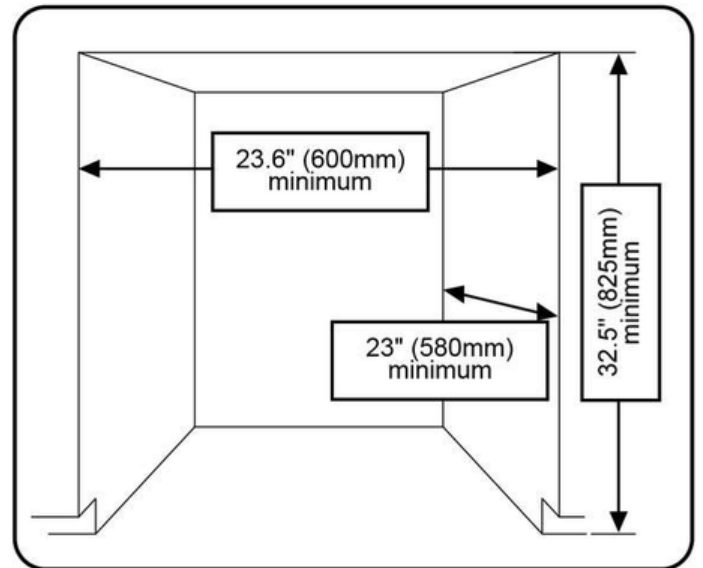

Frigidaire

24" Built-In Dishwasher

FFBD2420US, FFBD2420UW, FFBD2420UB

Version : 05/21

Note: For planning purposes only. Always consult local and national electric, gas and plumbing codes.

Refer to Product Installation Guide for detailed installation instructions on the web at frigidaire.com / frigidaire.ca

Specifications subject to change. Accessories information available on the web at frigidaire.com / frigidaire.ca

USA • 10200 David Taylor Drive • Charlotte, NC 28262 • 1-800-FRIGIDAIRE • frigidaire.com

CANADA • 5855 Terry Fox Way • Mississauga, ON L5V 3E4 • 1-800-265-8352 • frigidaire.ca