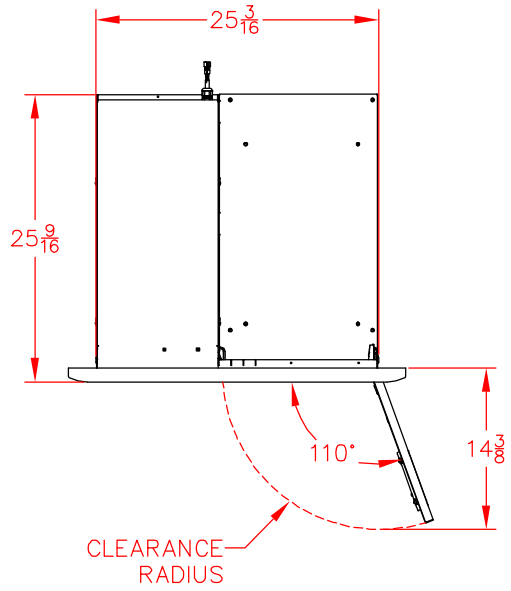

# LSA30-4 STORAGE ACCESSORY, 30" PRODUCT DIMENSIONS

TOP  
VIEW

FRONT  
VIEW

SIDE  
VIEW

## CUTOUT DIMENSIONS