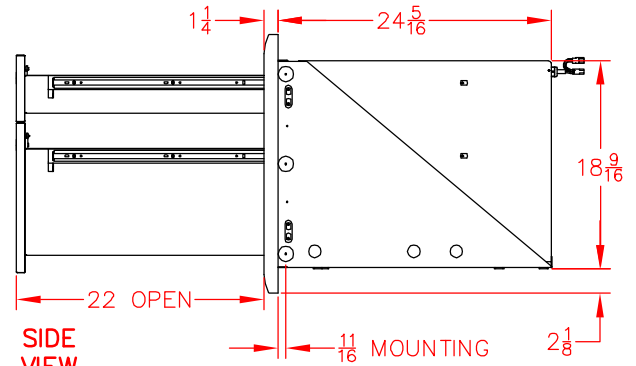

# LSA30-4 STORAGE ACCESSORY, 30" PRODUCT DIMENSIONS

TOP  
VIEW

FRONT  
VIEW

SIDE  
VIEW

## CUTOUT DIMENSIONS