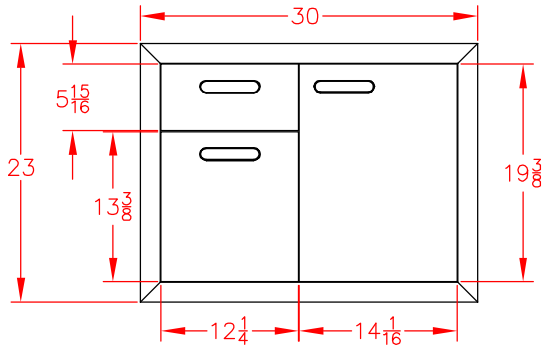

# LSA30-4 STORAGE ACCESSORY, 30" PRODUCT DIMENSIONS

TOP  
VIEW

FRONT  
VIEW

SIDE  
VIEW

## CUTOUT DIMENSIONS