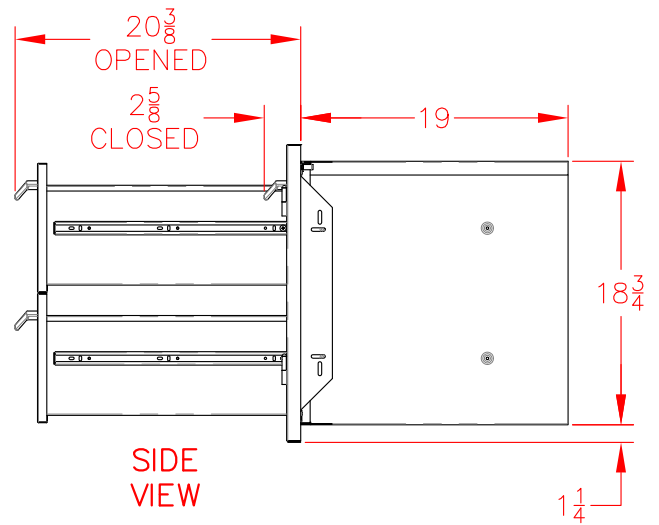

LSA636 - SEDONA 36" DOOR/DRAWERS

PRODUCT DIMENSIONS

CUTOUT DIMENSIONS