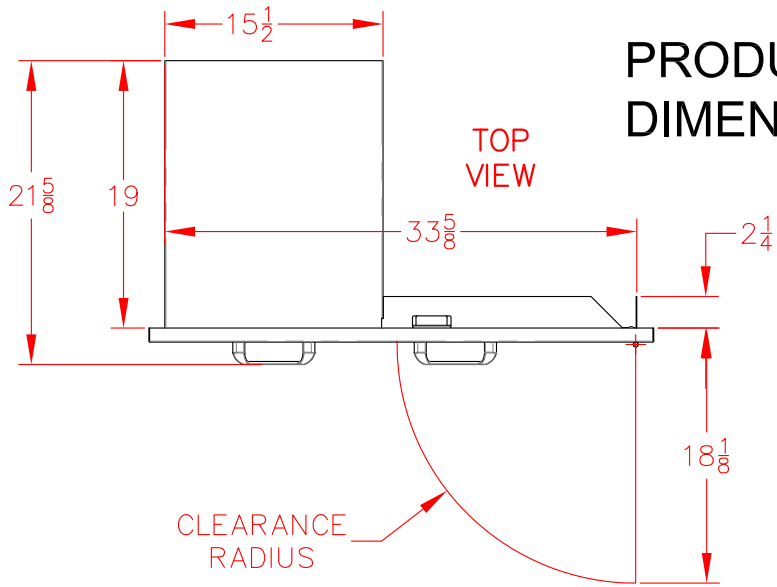

LSA636 - SEDONA 36" DOOR/DRAWERS

PRODUCT DIMENSIONS

CUTOUT DIMENSIONS