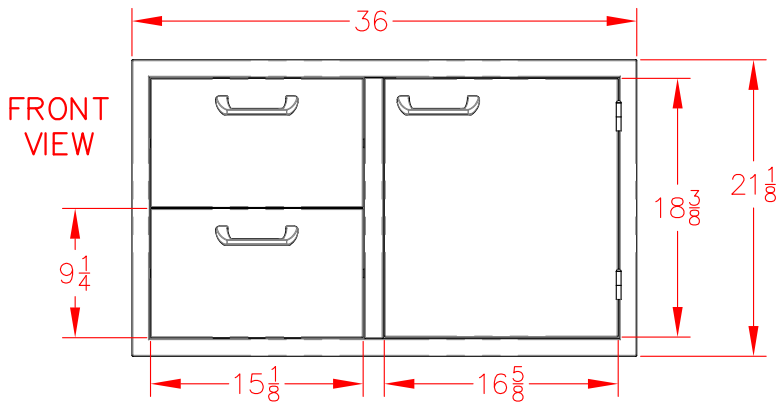

LSA636 - SEDONA 36" DOOR/DRAWERS

PRODUCT DIMENSIONS

CUTOUT DIMENSIONS