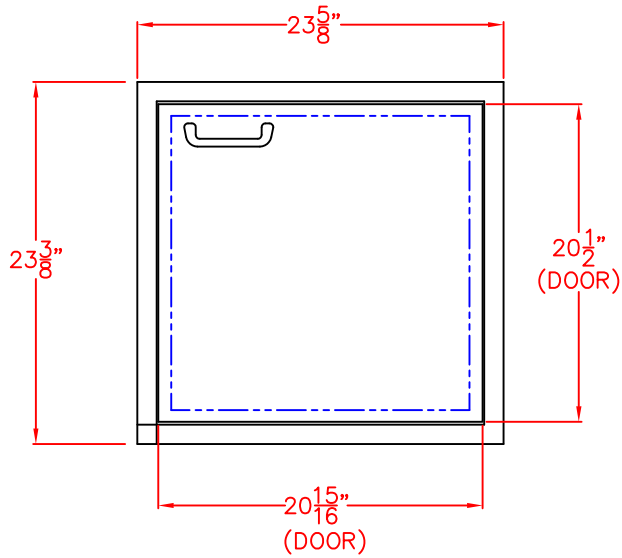

01/19/15

LYNX 24 IN. ACCESS DOOR
RIGHT HAND
MODEL LDR24R
ISLAND CUTOUT

TOP VIEW

FRONT VIEW

SIDE VIEW

01/19/15

LYNX 24 IN. ACCESS DOOR
RIGHT HAND
MODEL LDR24R
W/ DIMENSIONS

ISLAND CUTOUT
IN BLUE

FRONT VIEW

TOP VIEW

SIDE VIEW