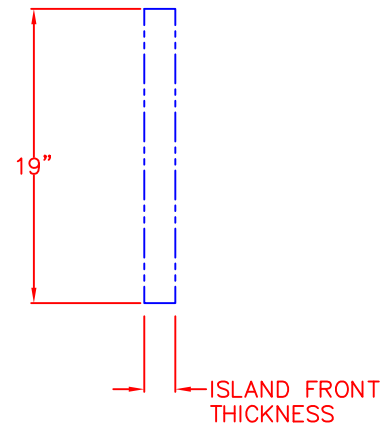

01/19/15

LYNX 24 IN. ACCESS DOOR
RIGHT HAND
MODEL LDR24R
ISLAND CUTOUT

TOP VIEW

FRONT VIEW

SIDE VIEW

01/19/15

LYNX 24 IN. ACCESS DOOR
RIGHT HAND
MODEL LDR24R
W/ DIMENSIONS

ISLAND CUTOUT
IN BLUE

FRONT VIEW

TOP VIEW

SIDE VIEW