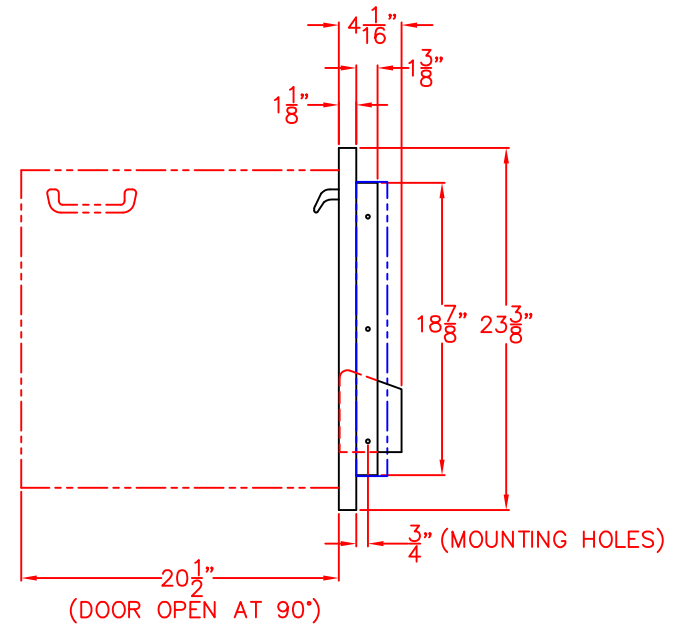

01/19/15

LYNX 24 IN. ACCESS DOOR
RIGHT HAND
MODEL LDR24R
ISLAND CUTOUT

TOP VIEW

FRONT VIEW

SIDE VIEW

01/19/15

LYNX 24 IN. ACCESS DOOR
RIGHT HAND
MODEL LDR24R
W/ DIMENSIONS

ISLAND CUTOUT
IN BLUE

FRONT VIEW

TOP VIEW

SIDE VIEW