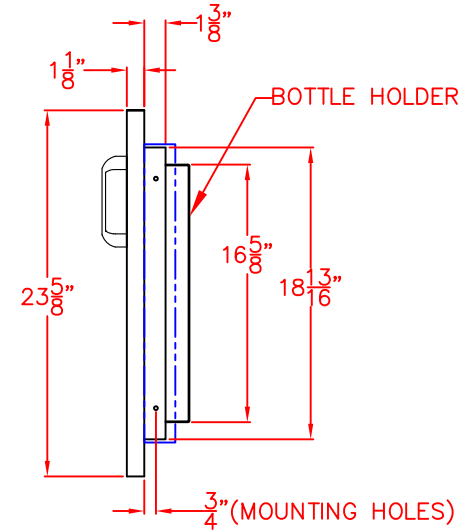

01/19/15

LYNX 24 IN. ACCESS DOOR
RIGHT HAND
MODEL LDR24R
ISLAND CUTOUT

TOP VIEW

FRONT VIEW

SIDE VIEW

01/19/15

LYNX 24 IN. ACCESS DOOR
RIGHT HAND
MODEL LDR24R
W/ DIMENSIONS

ISLAND CUTOUT
IN BLUE

FRONT VIEW

TOP VIEW

SIDE VIEW