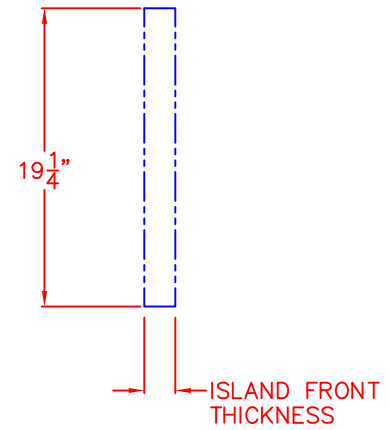

01/19/15

LYNX 24 IN. ACCESS DOOR
RIGHT HAND
MODEL LDR24R
ISLAND CUTOUT

TOP VIEW

FRONT VIEW

SIDE VIEW

01/19/15

LYNX 24 IN. ACCESS DOOR
RIGHT HAND
MODEL LDR24R
W/ DIMENSIONS

ISLAND CUTOUT
IN BLUE

FRONT VIEW

TOP VIEW

SIDE VIEW