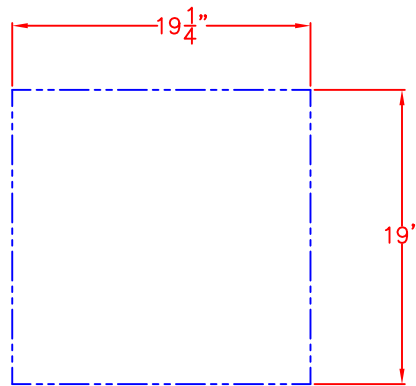

01/19/15

LYNX 24 IN. ACCESS DOOR
RIGHT HAND
MODEL LDR24R
ISLAND CUTOUT

TOP VIEW

FRONT VIEW

SIDE VIEW

01/19/15

LYNX 24 IN. ACCESS DOOR
RIGHT HAND
MODEL LDR24R
W/ DIMENSIONS

ISLAND CUTOUT
IN BLUE

FRONT VIEW

TOP VIEW

SIDE VIEW