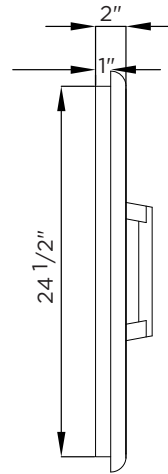

# CSA2417 INSTALL GUIDE

## DIMENSIONAL RENDERINGS

Overall Product Dimensions			
Model No.	Height	Width	Depth
CSA2417	26"	19"	3"

Cutout Dimensions for Island			
Model No.	Height	Width	Depth
CSA2417	24 1/2"	17 1/2"	1"

### Install Notes:

- ✓ 2 anchor points are located on each side of the doors interior frame (top, bottom, left and right)
- ✓ Due to wide variance of possible building materials, anchors are not included
- ✓ When inserting your anchors be sure to use a framing square to ensure the door is not pulled out of square
- ✓ These specs are accurate but we always suggest having the product physically on site to ensure full understanding of how this product will coordinate with your build