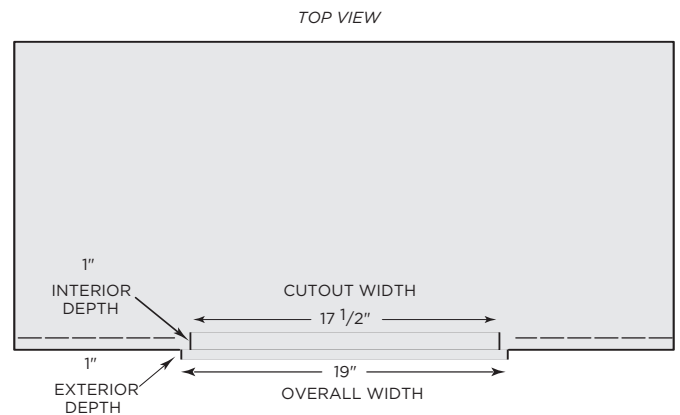

## DIMENSIONAL RENDERINGS

Overall Product Dimensions			
Model No.	Height	Width	Depth
CSA2417	26"	19"	3"

Cutout Dimensions for Island			
Model No.	Height	Width	Depth
CSA2417	24 1/2"	17 1/2"	1"

### Install Notes:

- ✓ 2 anchor points are located on each side of the doors interior frame (top, bottom, left and right)
- ✓ Due to wide variance of possible building materials, anchors are not included
- ✓ When inserting your anchors be sure to use a framing square to ensure the door is not pulled out of square
- ✓ These specs are accurate but we always suggest having the product physically on site to ensure full understanding of how this product will coordinate with your build