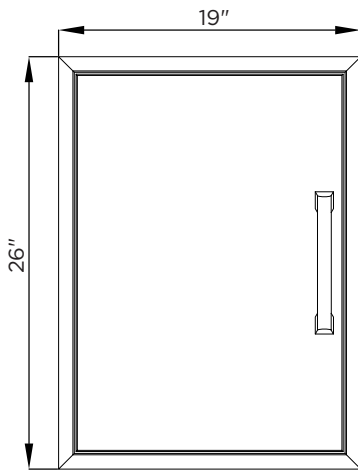

## DIMENSIONAL RENDERINGS

Overall Product Dimensions			
Model No.	Height	Width	Depth
CSA2417	26"	19"	3"

Cutout Dimensions for Island			
Model No.	Height	Width	Depth
CSA2417	24 1/2"	17 1/2"	1"