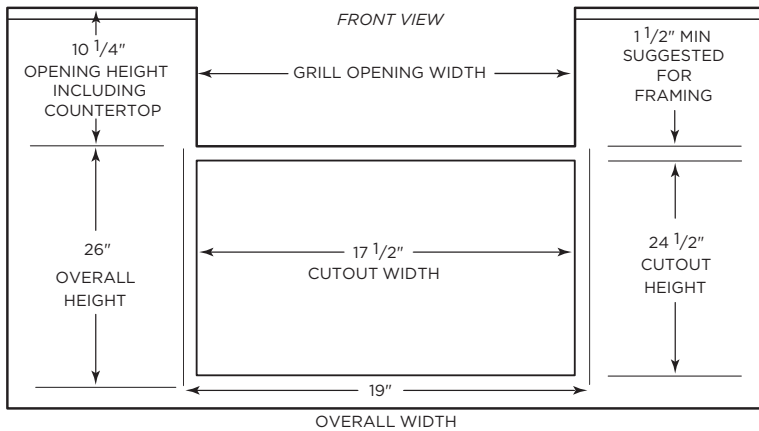

## DIMENSIONAL RENDERINGS

Overall Product Dimensions			
Model No.	Height	Width	Depth
CSA2417	26"	19"	3"

Cutout Dimensions for Island			
Model No.	Height	Width	Depth
CSA2417	24 1/2"	17 1/2"	1"

### Install Notes:

- ✓ 2 anchor points are located on each side of the doors interior frame (top, bottom, left and right)
- ✓ Due to wide variance of possible building materials, anchors are not included
- ✓ When inserting your anchors be sure to use a framing square to ensure the door is not pulled out of square
- ✓ These specs are accurate but we always suggest having the product physically on site to ensure full understanding of how this product will coordinate with your build