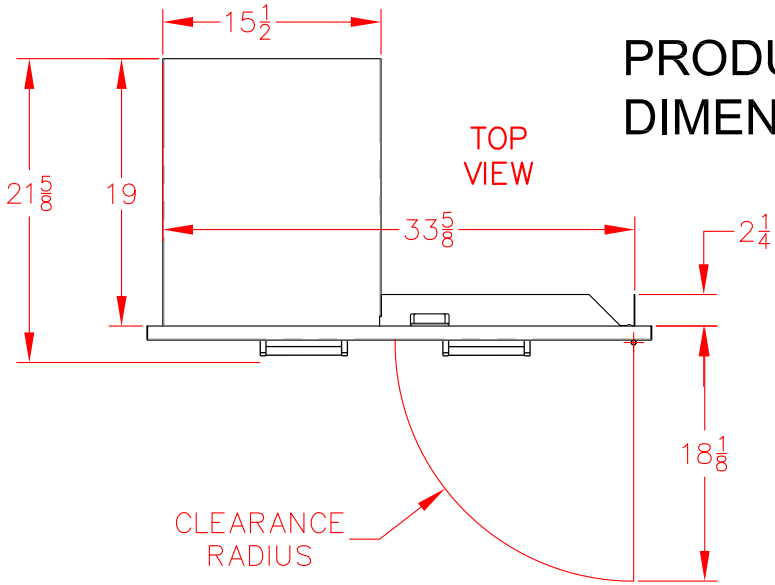

36" DOOR/DRAWERS VOADDR5360SS

PRODUCT DIMENSIONS

CUTOUT DIMENSIONS