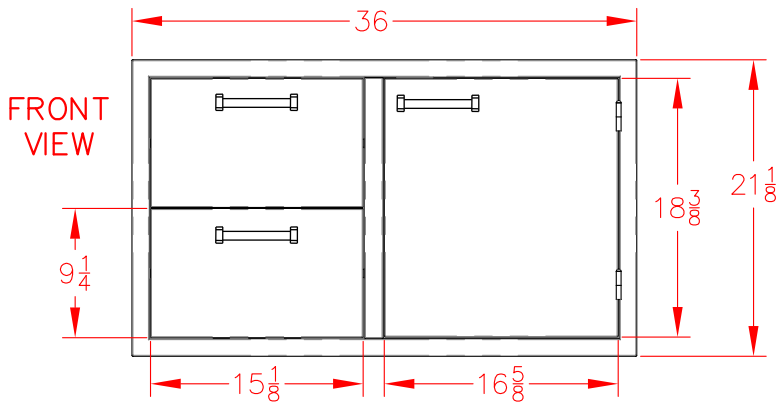

36" DOOR/DRAWERS VOADDR5360SS

PRODUCT DIMENSIONS

CUTOUT DIMENSIONS