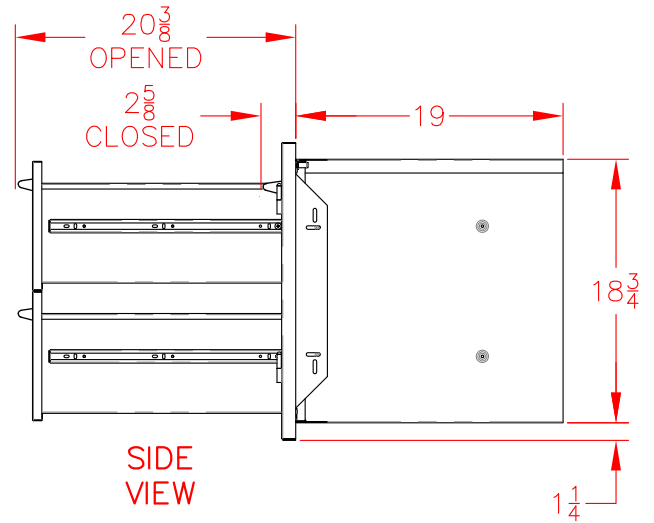

36" DOOR/DRAWERS VOADDR5360SS

PRODUCT DIMENSIONS

CUTOUT DIMENSIONS