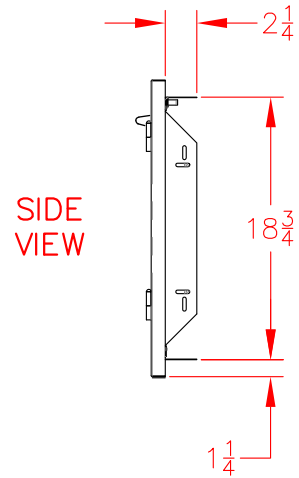

# 42" DOOR VOADD5420SS

## PRODUCT DIMENSIONS

## CUTOUT DIMENSIONS