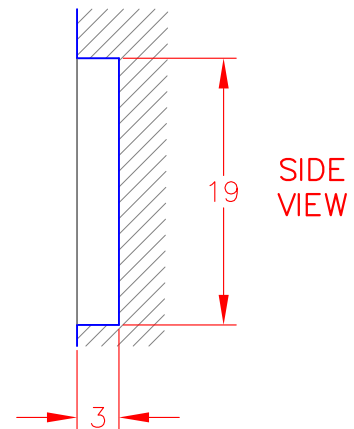

# 42" DOOR VOADD5420SS

## PRODUCT DIMENSIONS

## CUTOUT DIMENSIONS