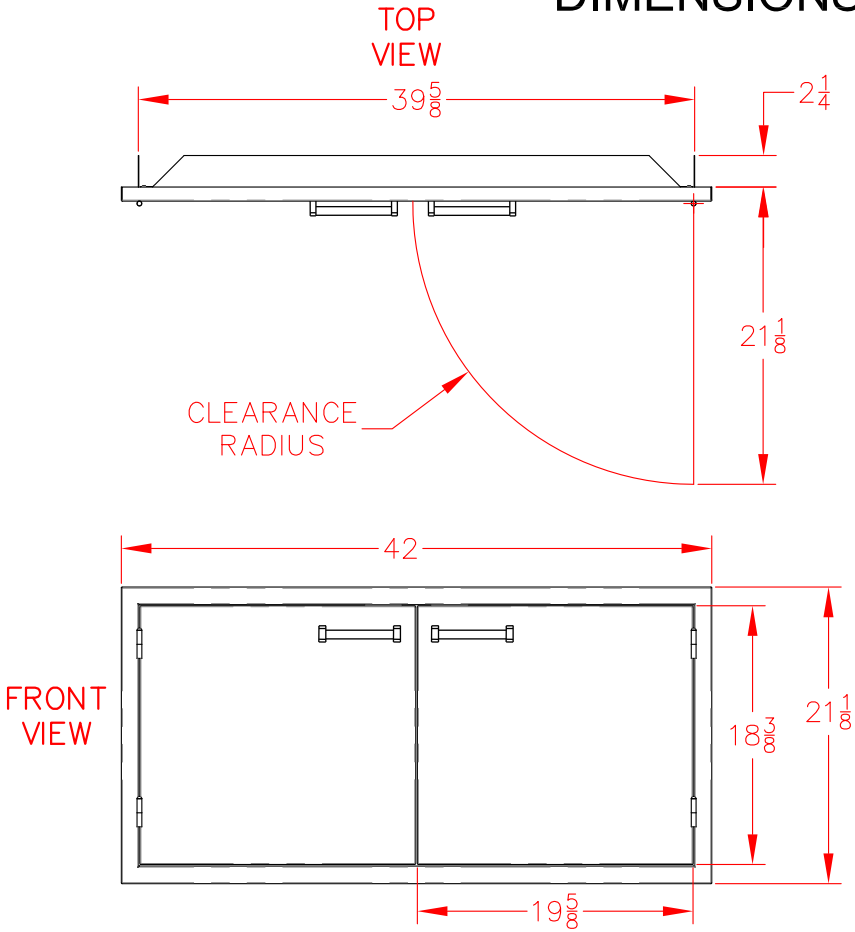

# 42" DOOR VOADD5420SS

## PRODUCT DIMENSIONS

## CUTOUT DIMENSIONS