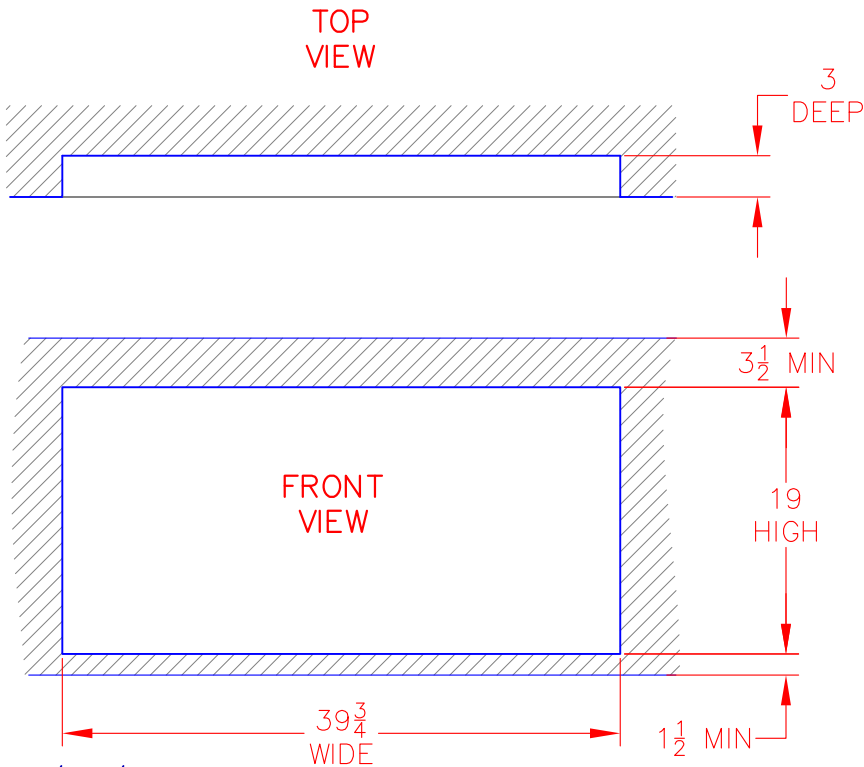

# 42" DOOR VOADD5420SS

## PRODUCT DIMENSIONS

## CUTOUT DIMENSIONS