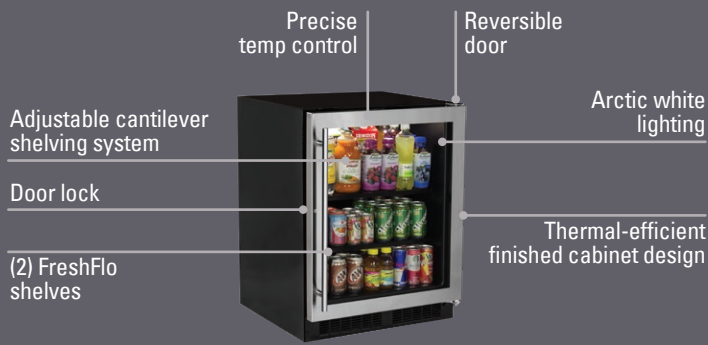

H: 31 1/8" W: 23 7/8" D: 25 21/32" (with handle)