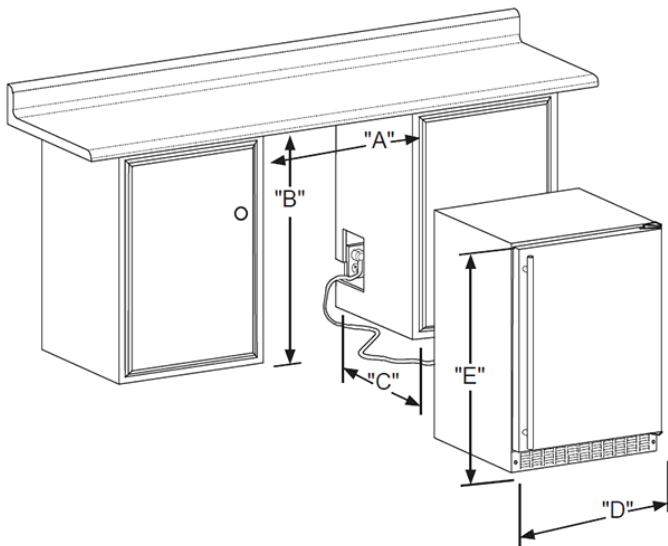

#### MODEL NUMBER

MARE124-SG31A

MARE124-SS31A

H: 31 1/8" W: 23 7/8" D: 25 21/32" (with handle)

**Rough In Dimensions**

"A"	"B"	"C"
24"	31-1/4" to 32-1/4"	24"
(61 CM)	(79.4 CM to 81.9 CM)	(61 CM)

**Cabinet Dimensions**

"D"	"E"	"F"	"G"	"H"	"J"
23-7/8"	31-1/8" TO 32-1/8"	23-5/8"	25-21/32"	47-3/4"	26-1/2"
(60.7 CM)	(79.1 CM TO 81.6 CM)	(60 CM)	(65.2 CM)	(146.6 CM)	(67.3 CM)

<b>Capacity</b>	4.9 CU. FT.
<b>Control Type</b>	Electronic
<b>Sabbath Mode</b>	Yes
<b>Temperature Range</b>	34° F to 60° F
<b>Handle Style</b>	Slim
<b>Hinge Type</b>	Reversible
<b>Interior Lighting</b>	White LED
<b>Shelving System</b>	Cantilevered
<b>Toe Grille Finish</b>	Black