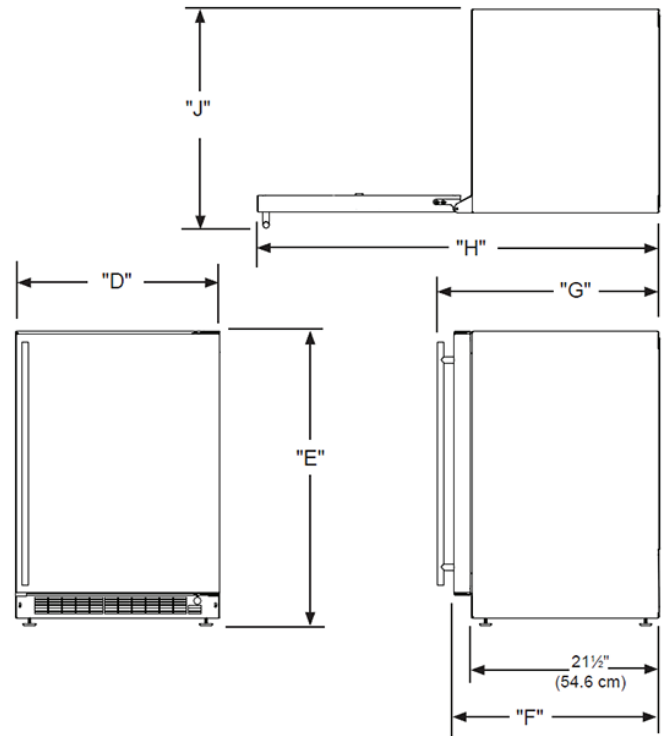

#### MODEL NUMBER

MARE124-SG31A

MARE124-SS31A

H: 31 1/8" W: 23 7/8" D: 25 21/32" (with handle)

**Rough In Dimensions**

"A"	"B"	"C"
24"	31-1/4" to 32-1/4"	24"
(61 CM)	(79.4 CM to 81.9 CM)	(61 CM)

**Cabinet Dimensions**

"D"	"E"	"F"	"G"	"H"	"J"
23-7/8"	31-1/8" TO 32-1/8"	23-5/8"	25-21/32"	47-3/4"	26-1/2"
(60.7 CM)	(79.1 CM TO 81.6 CM)	(60 CM)	(65.2 CM)	(146.6 CM)	(67.3 CM)

<b>Capacity</b>	4.9 CU. FT.
<b>Control Type</b>	Electronic
<b>Sabbath Mode</b>	Yes
<b>Temperature Range</b>	34° F to 60° F
<b>Handle Style</b>	Slim
<b>Hinge Type</b>	Reversible
<b>Interior Lighting</b>	White LED
<b>Shelving System</b>	Cantilevered
<b>Toe Grille Finish</b>	Black