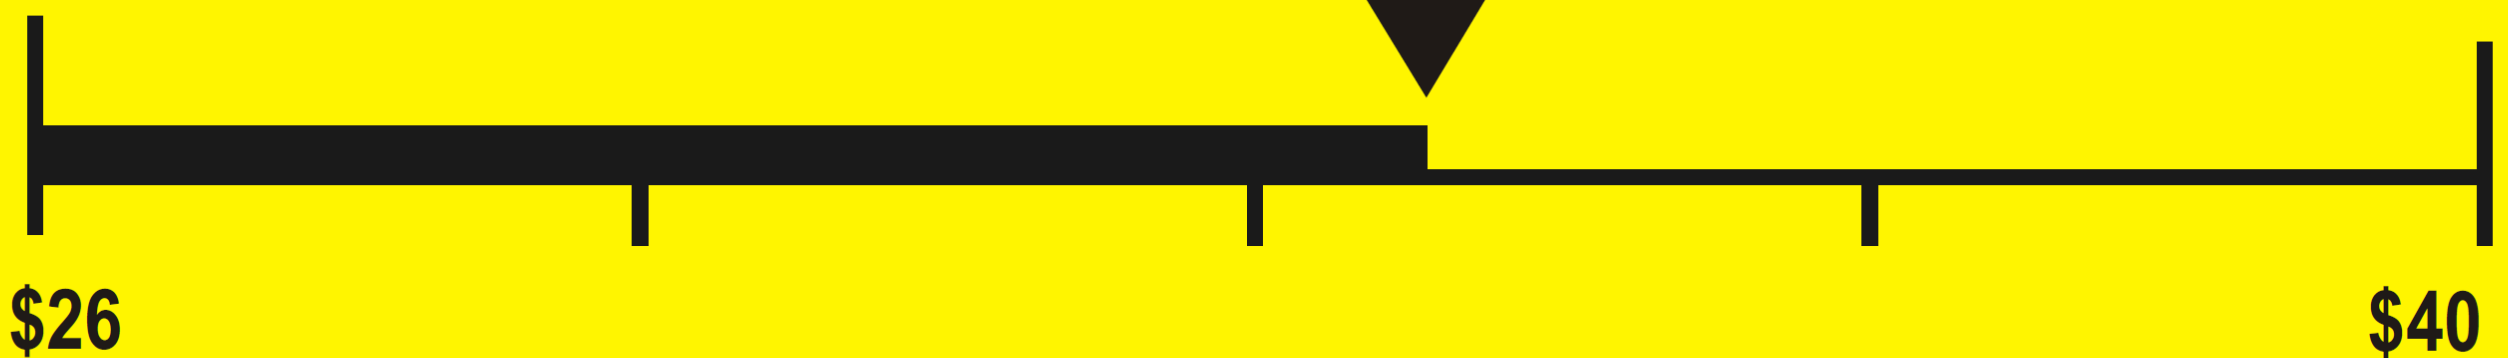

U.S. Government

Federal law prohibits removal of this label before consumer purchase.

ENERGYGUIDE

Dishwasher
Capacity: Standard

SAMSUNG
Model DW80N3030**

Estimated Yearly Energy Cost (when used with an electric water heater)

\$34

Cost Range of Similar Models

255 kWh

Estimated Yearly Electricity Use

\$24

Estimated Yearly Energy Cost
(when used with a natural gas water heater)

Your cost will depend on your utility rates and use.

- Cost range based only on standard capacity models.
- Estimated energy cost based on four wash loads a week and a national average electricity cost of 13 cents per kWh and natural gas cost of \$1.05 per therm.
- For more information, visit www.ftc.gov/energy.